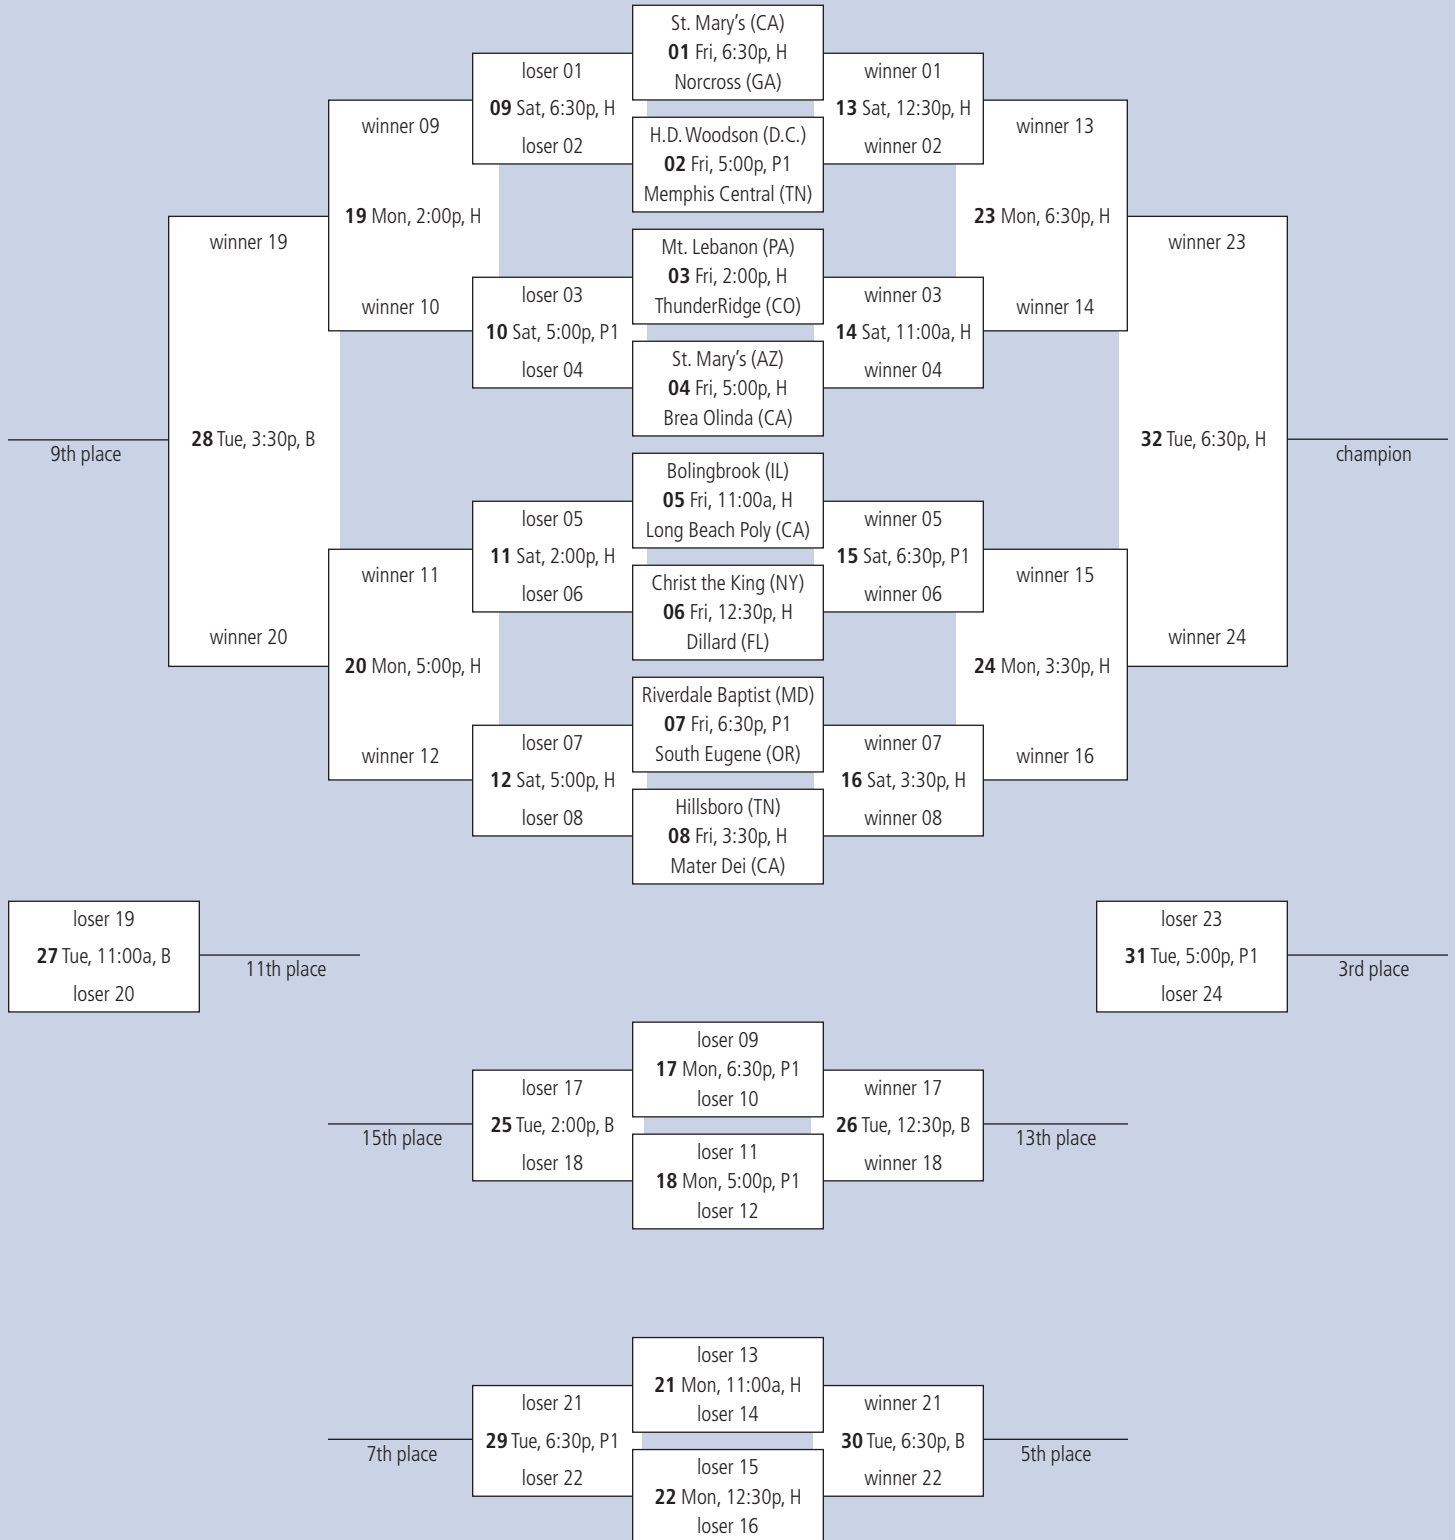

*Exhibition Game

JOHN ANDERSON DIVISION

December 18-22, 2009

Site Legend

B = Basha High, H = Hamilton High, P = Perry High

MIKE DESPER DIVISION

December 18-22, 2009

Site Legend

C = Chandler High, H = Hamilton High, P = Perry High

JOE SMITH DIVISION

December 18-22, 2009

Site Legend

B = Basha High, H = Hamilton High, P = Perry High

BLACK DIVISION

December 18-22, 2009

Site Legend

C = Chandler High, H = Hamilton High, P = Perry High

BLUE DIVISION

December 18-22, 2009

Site Legend

H = Hamilton High, P = Perry High, W = Willis Junior High

GRAY DIVISION

December 18-22, 2009

Site Legend

PURPLE DIVISION

December 28-30, 2009

Site Legend

B = Basha High
 H = Hamilton High
 P = Perry High

RED DIVISION

December 28-30, 2009

SILVER DIVISION

December 28-30, 2009