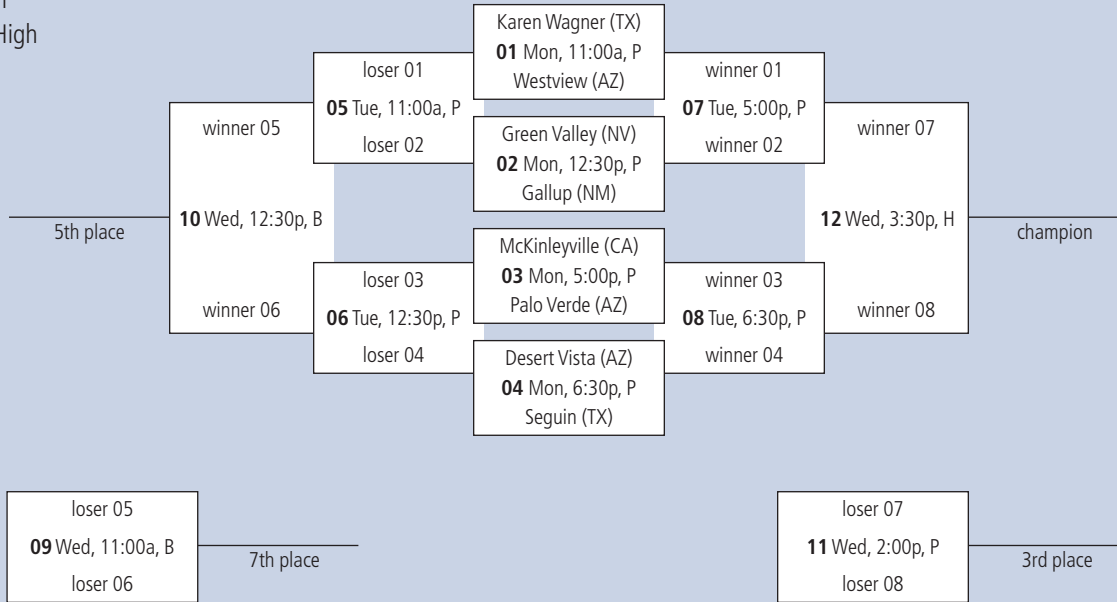

C = Chandler High, H = Hamilton High, P = Perry High

BLUE DIVISION

December 18-22, 2009

Site Legend

H = Hamilton High, P = Perry High, W = Willis Junior High

GRAY DIVISION

December 18-22, 2009

Site Legend

B = Basha High, H = Hamilton High,
P = Perry High, S = SanTan K-8 School

GREEN DIVISION

December 28-30, 2009

Site Legend

B = Basha High
 H = Hamilton High
 P = Perry High

ORANGE DIVISION

December 28-30, 2009

PURPLE DIVISION

December 28-30, 2009

Site Legend

B = Basha High
 H = Hamilton High
 P = Perry High

RED DIVISION

December 28-30, 2009

SILVER DIVISION

December 28-30, 2009

Site Legend

- B = Basha High
- H = Hamilton High
- P = Perry High

WHITE DIVISION

December 28-30, 2009