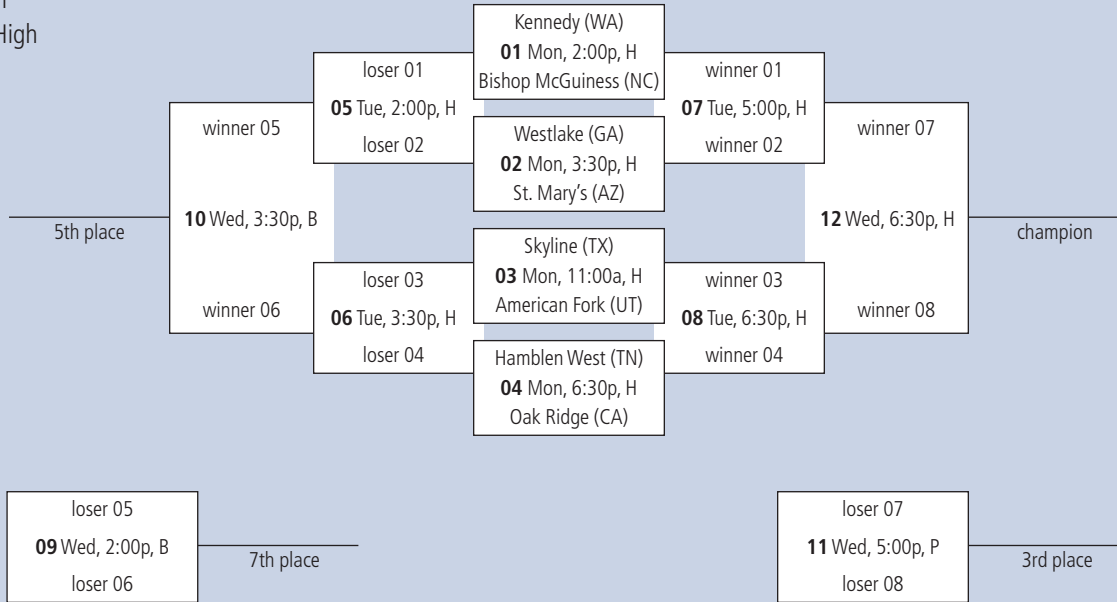

C = Chandler High, H = Hamilton High, P = Perry High

BLUE DIVISION

December 18-22, 2009

Site Legend

H = Hamilton High, P = Perry High, W = Willis Junior High

GRAY DIVISION

December 18-22, 2009

Site Legend

B = Basha High, H = Hamilton High,
P = Perry High, S = SanTan K-8 School

GREEN DIVISION

December 28-30, 2009

Site Legend

B = Basha High
 H = Hamilton High
 P = Perry High

ORANGE DIVISION

December 28-30, 2009

PURPLE DIVISION

December 28-30, 2009

Site Legend

B = Basha High
 H = Hamilton High
 P = Perry High

RED DIVISION

December 28-30, 2009

SILVER DIVISION

December 28-30, 2009

Site Legend

- B = Basha High
- H = Hamilton High
- P = Perry High

WHITE DIVISION

December 28-30, 2009