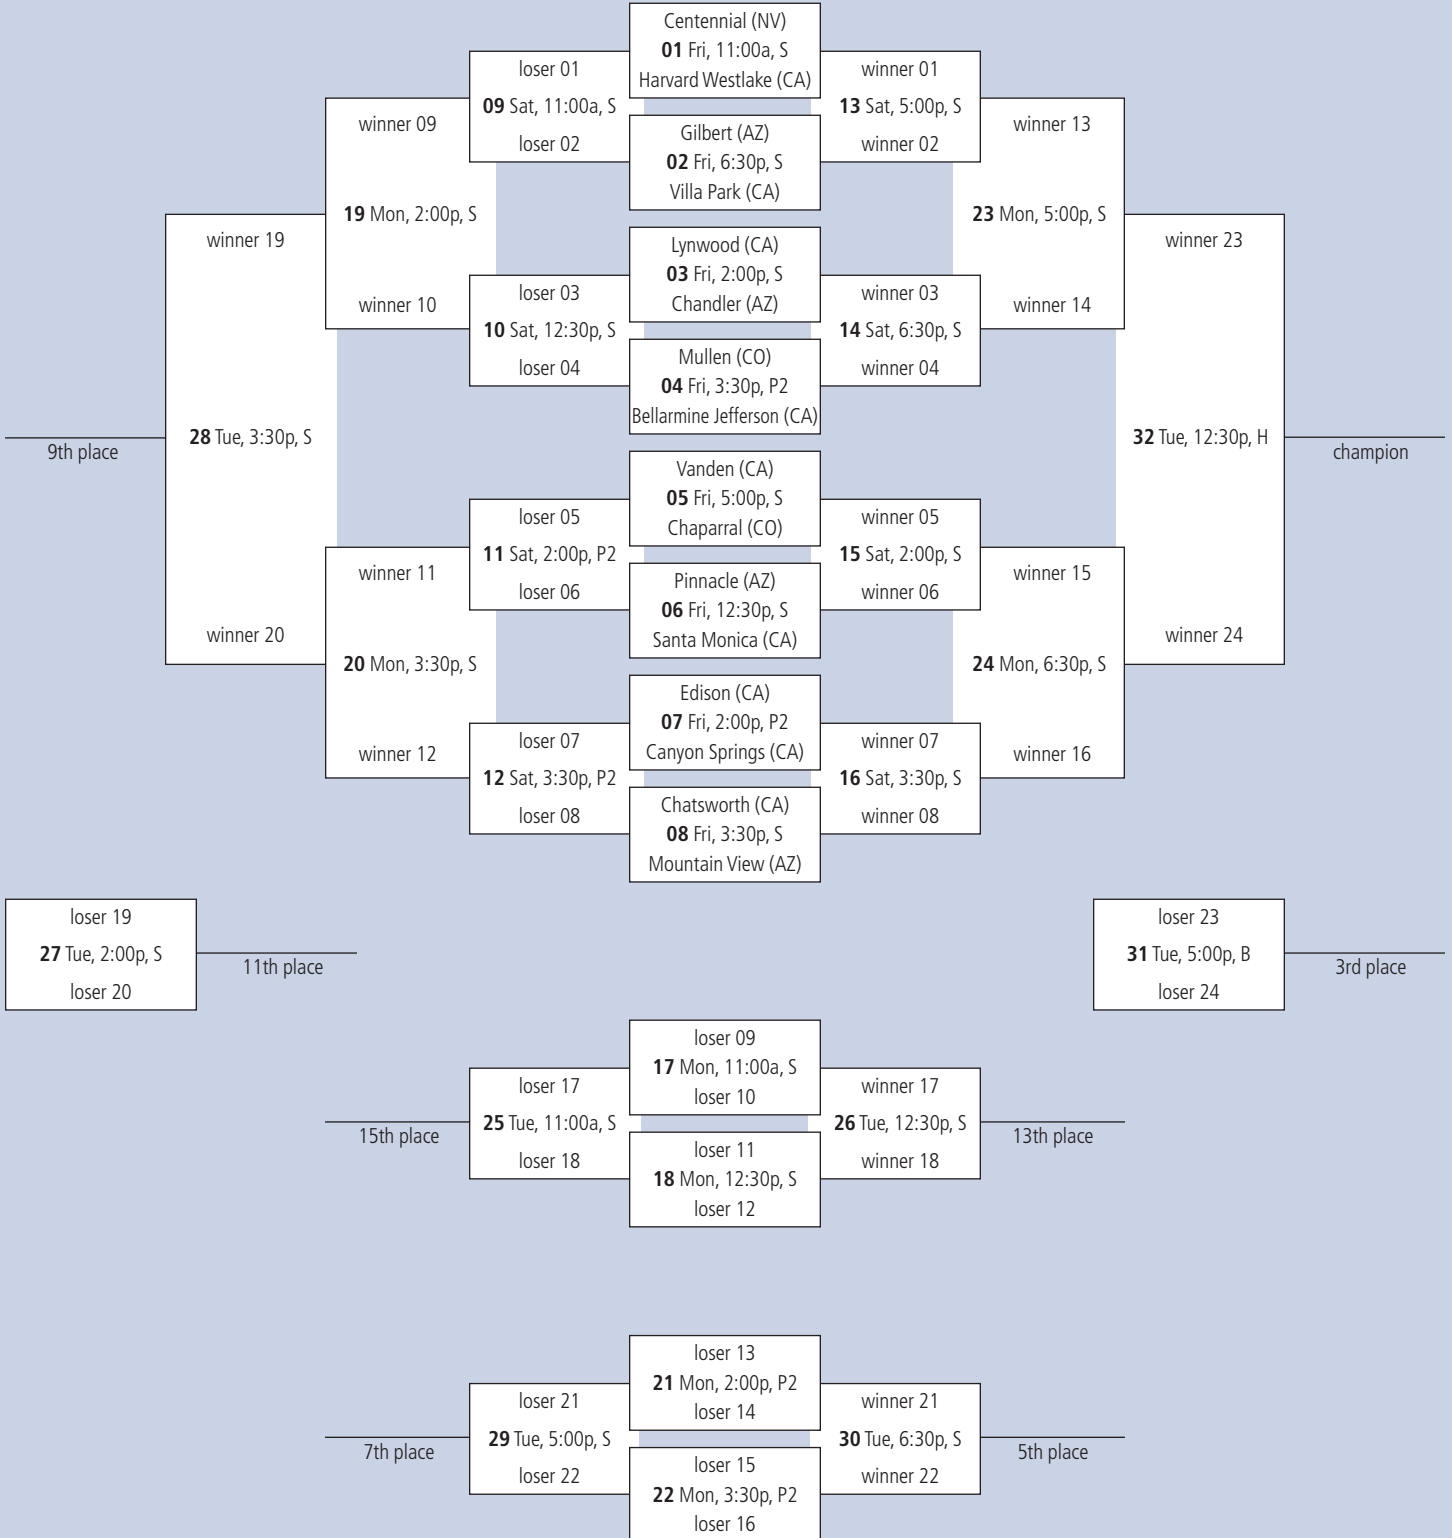

GRAY DIVISION

December 18-22, 2009

Site Legend

B = Basha High, H = Hamilton High,
P = Perry High, S = SanTan K-8 School