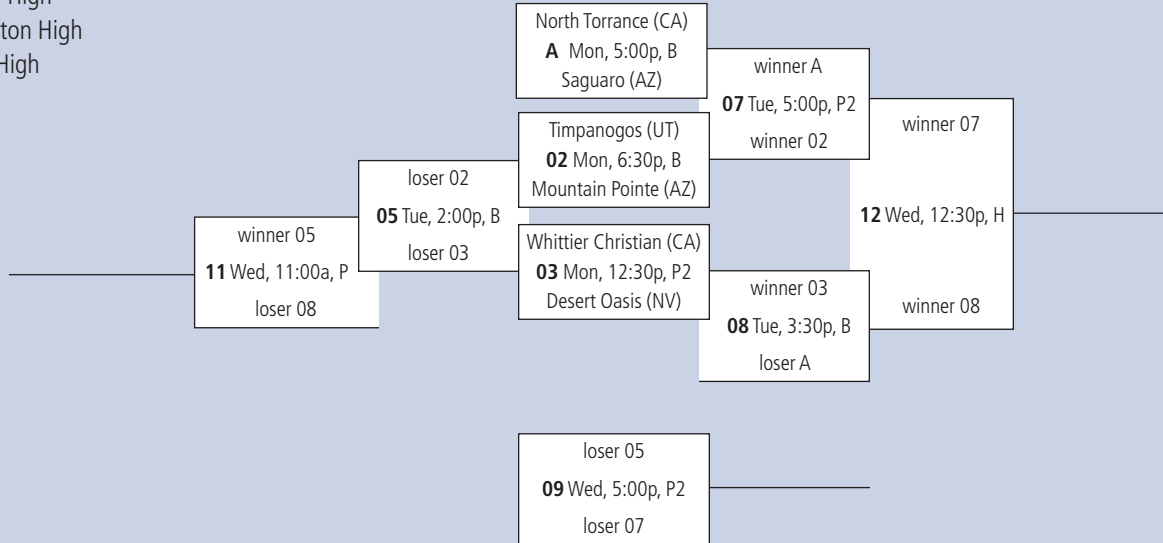

C = Chandler High, H = Hamilton High, P = Perry High

BLUE DIVISION

December 18-22, 2009

Site Legend

H = Hamilton High, P = Perry High, W = Willis Junior High

GRAY DIVISION

December 18-22, 2009

Site Legend

B = Basha High, H = Hamilton High,
P = Perry High, S = SanTan K-8 School

GREEN DIVISION

December 28-30, 2009

Site Legend

B = Basha High
 H = Hamilton High
 P = Perry High

ORANGE DIVISION

December 28-30, 2009

PURPLE DIVISION

December 28-30, 2009

Site Legend

B = Basha High
 H = Hamilton High
 P = Perry High

RED DIVISION

December 28-30, 2009

SILVER DIVISION

December 28-30, 2009

Site Legend

- B = Basha High
- H = Hamilton High
- P = Perry High

WHITE DIVISION

December 28-30, 2009