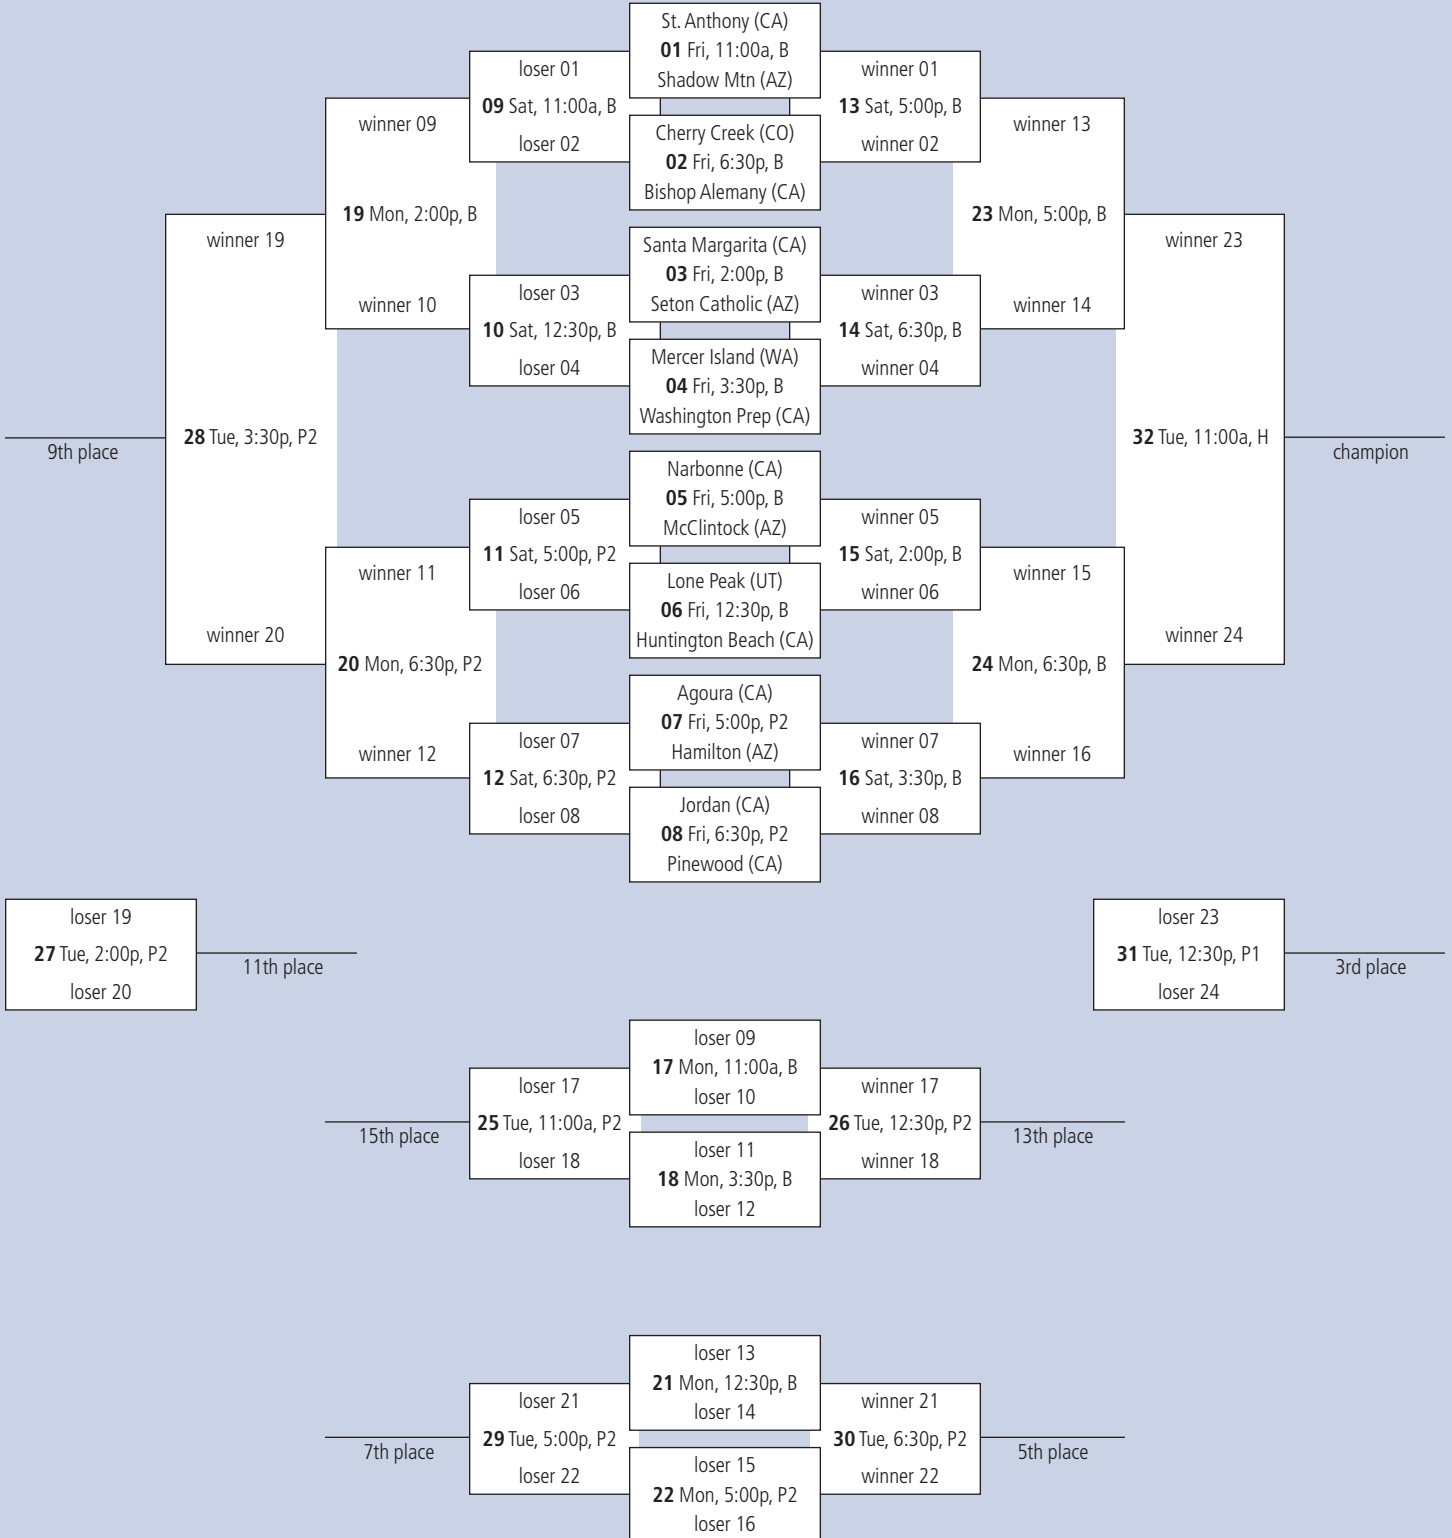

*Exhibition Game

JOHN ANDERSON DIVISION

December 18-22, 2009

Site Legend

B = Basha High, H = Hamilton High, P = Perry High

MIKE DESPER DIVISION

December 18-22, 2009

Site Legend

C = Chandler High, H = Hamilton High, P = Perry High

JOE SMITH DIVISION

December 18-22, 2009

Site Legend

B = Basha High, H = Hamilton High, P = Perry High

BLACK DIVISION

December 18-22, 2009

Site Legend

C = Chandler High, H = Hamilton High, P = Perry High

BLUE DIVISION

December 18-22, 2009

Site Legend

H = Hamilton High, P = Perry High, W = Willis Junior High

GRAY DIVISION

December 18-22, 2009

Site Legend

PURPLE DIVISION

December 28-30, 2009

Site Legend

B = Basha High
 H = Hamilton High
 P = Perry High

RED DIVISION

December 28-30, 2009

SILVER DIVISION

December 28-30, 2009