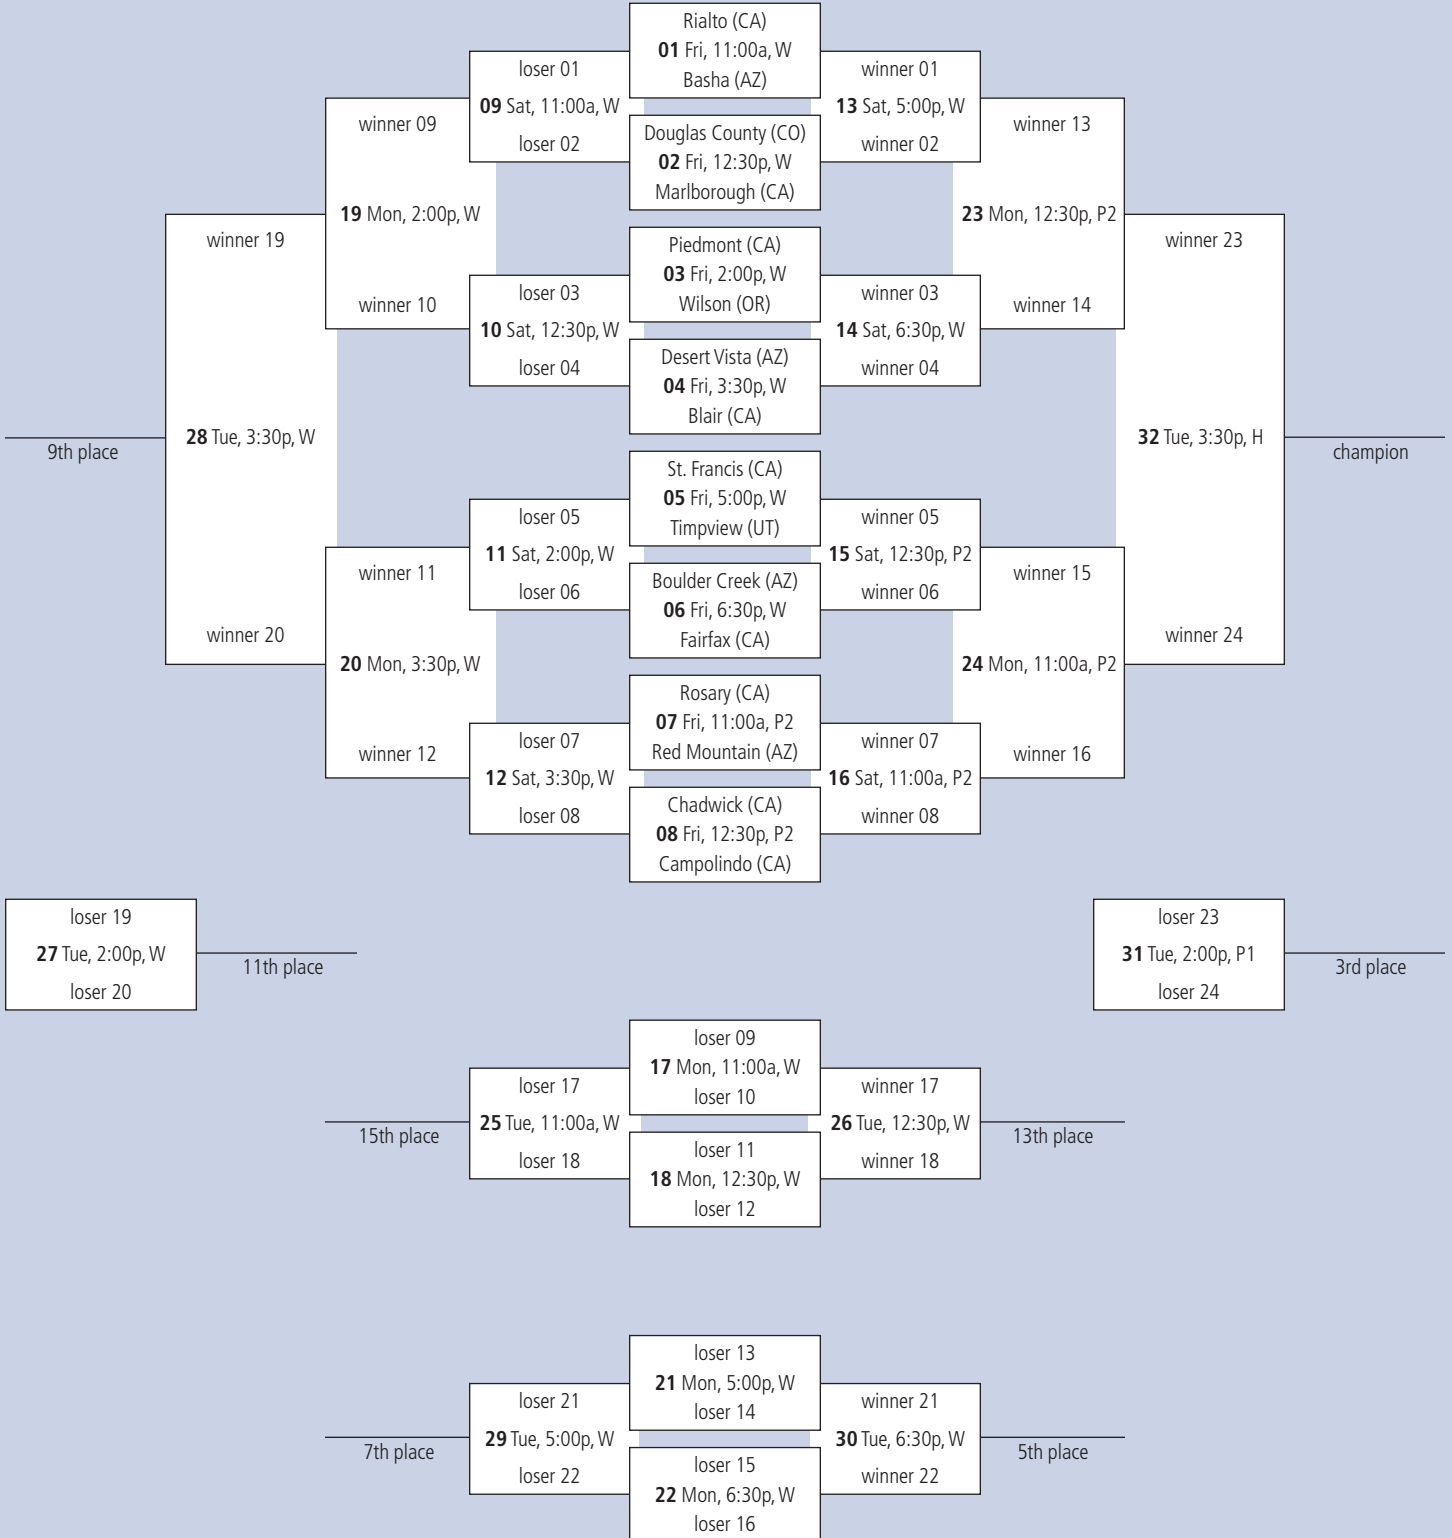

*Exhibition Game

JOHN ANDERSON DIVISION

December 18-22, 2009

Site Legend

B = Basha High, H = Hamilton High, P = Perry High

MIKE DESPER DIVISION

December 18-22, 2009

Site Legend

C = Chandler High, H = Hamilton High, P = Perry High

JOE SMITH DIVISION

December 18-22, 2009

Site Legend

B = Basha High, H = Hamilton High, P = Perry High

BLACK DIVISION

December 18-22, 2009

Site Legend

C = Chandler High, H = Hamilton High, P = Perry High

BLUE DIVISION

December 18-22, 2009

Site Legend

H = Hamilton High, P = Perry High, W = Willis Junior High

GRAY DIVISION

December 18-22, 2009

Site Legend

PURPLE DIVISION

December 28-30, 2009

Site Legend

B = Basha High
 H = Hamilton High
 P = Perry High

RED DIVISION

December 28-30, 2009

SILVER DIVISION

December 28-30, 2009