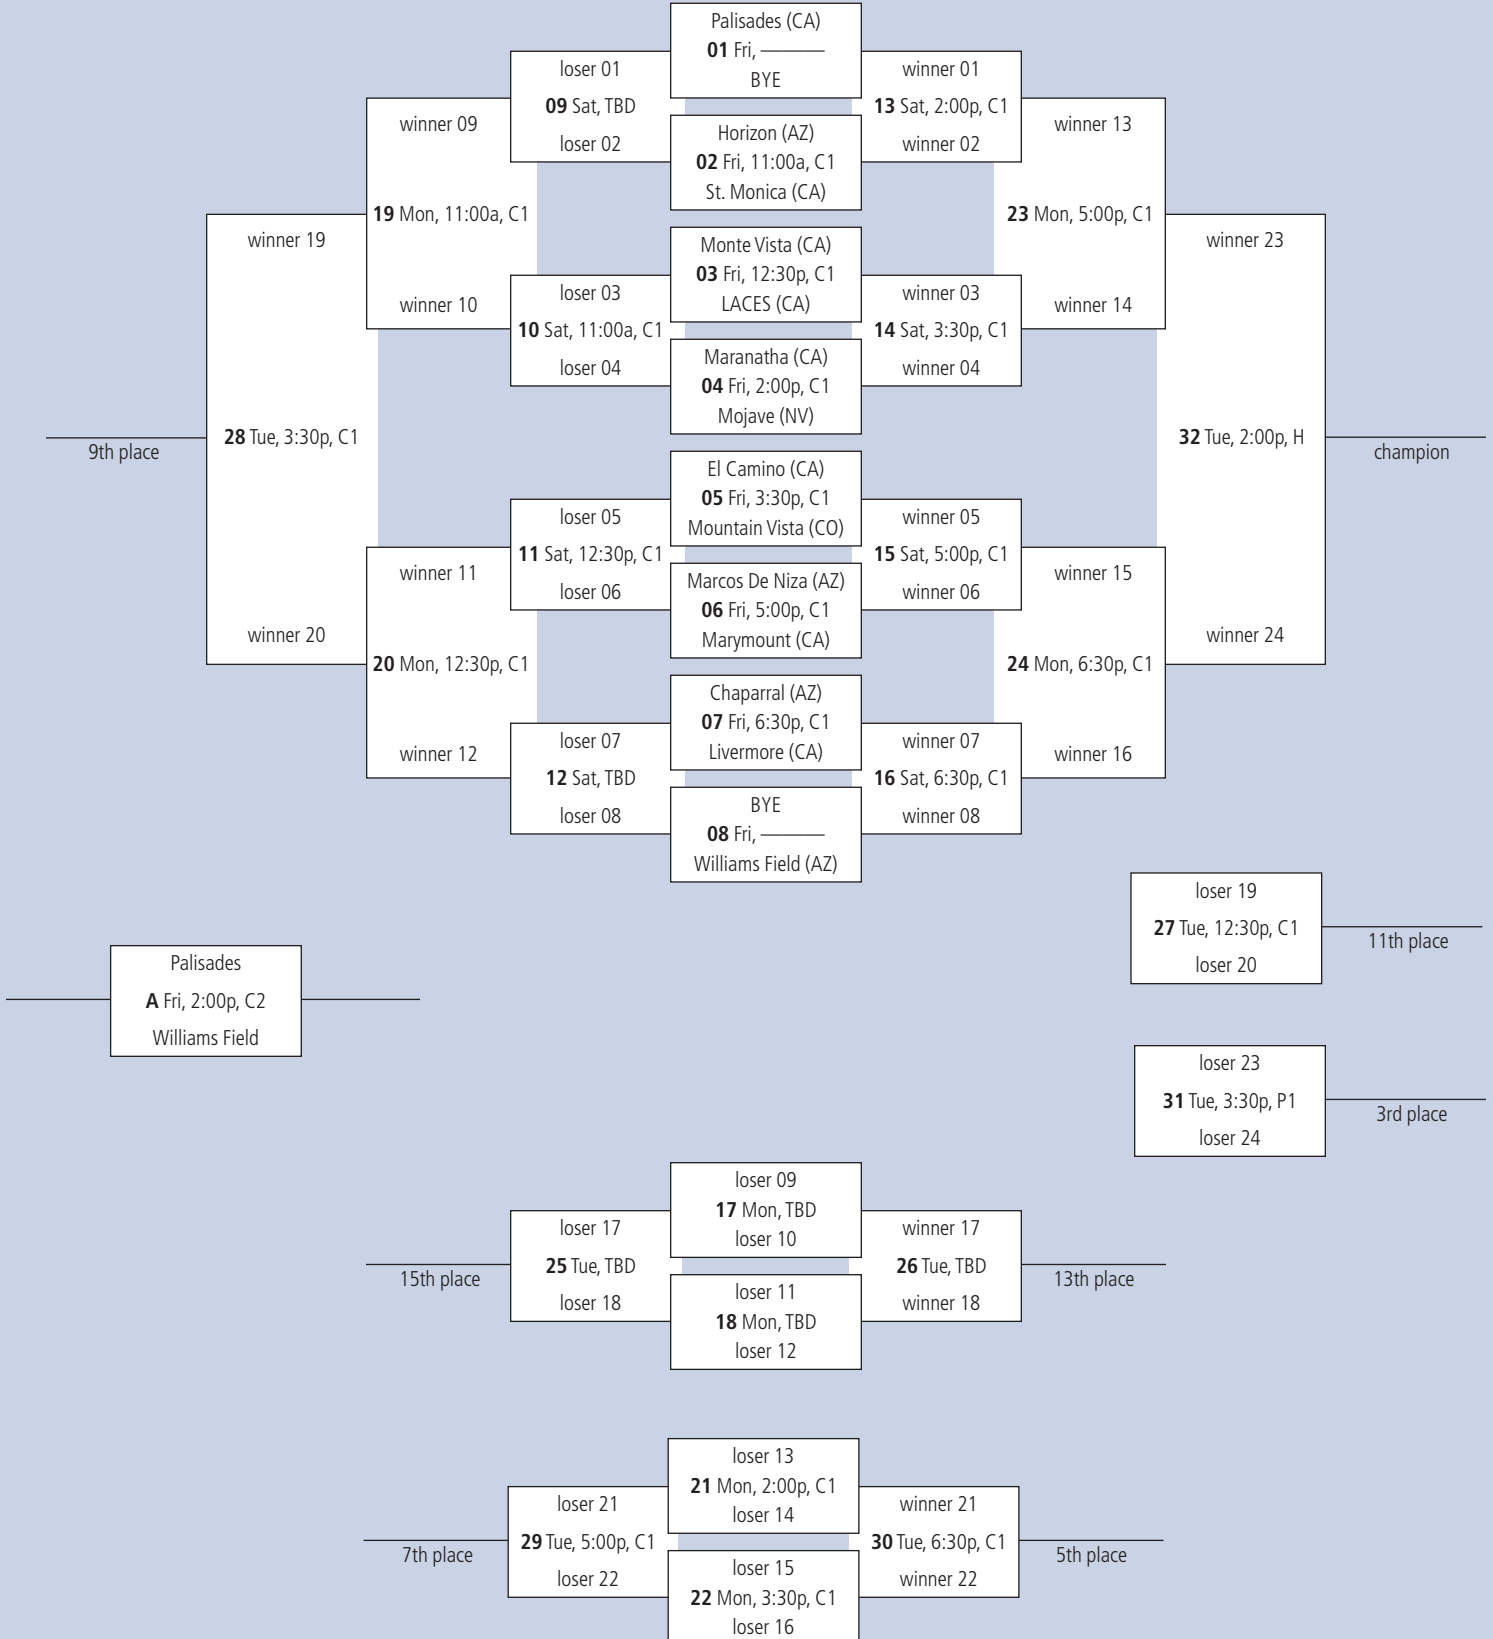

*Exhibition Game

JOHN ANDERSON DIVISION

December 18-22, 2009

Site Legend

B = Basha High, H = Hamilton High, P = Perry High

MIKE DESPER DIVISION

December 18-22, 2009

Site Legend

C = Chandler High, H = Hamilton High, P = Perry High

JOE SMITH DIVISION

December 18-22, 2009

Site Legend

B = Basha High, H = Hamilton High, P = Perry High

BLACK DIVISION

December 18-22, 2009

Site Legend

C = Chandler High, H = Hamilton High, P = Perry High

BLUE DIVISION

December 18-22, 2009

Site Legend

H = Hamilton High, P = Perry High, W = Willis Junior High

GRAY DIVISION

December 18-22, 2009

Site Legend

PURPLE DIVISION

December 28-30, 2009

Site Legend

B = Basha High
 H = Hamilton High
 P = Perry High

RED DIVISION

December 28-30, 2009

SILVER DIVISION

December 28-30, 2009