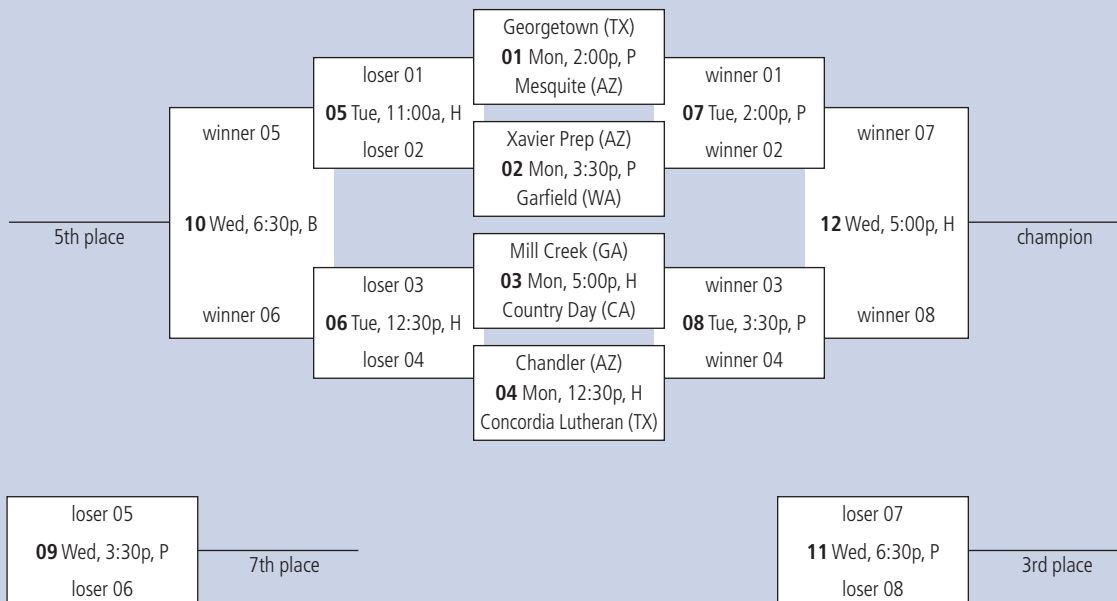

C = Chandler High, H = Hamilton High, P = Perry High

JOE SMITH DIVISION

December 18-22, 2009

Site Legend

B = Basha High, H = Hamilton High, P = Perry High

BLACK DIVISION

December 18-22, 2009

Site Legend

C = Chandler High, H = Hamilton High, P = Perry High

BLUE DIVISION

December 18-22, 2009

Site Legend

H = Hamilton High, P = Perry High, W = Willis Junior High

GRAY DIVISION

December 18-22, 2009

Site Legend

B = Basha High, H = Hamilton High,
P = Perry High, S = SanTan K-8 School

GREEN DIVISION

December 28-30, 2009

Site Legend

B = Basha High
 H = Hamilton High
 P = Perry High

ORANGE DIVISION

December 28-30, 2009

PURPLE DIVISION

December 28-30, 2009

Site Legend

B = Basha High
 H = Hamilton High
 P = Perry High

RED DIVISION

December 28-30, 2009

SILVER DIVISION

December 28-30, 2009