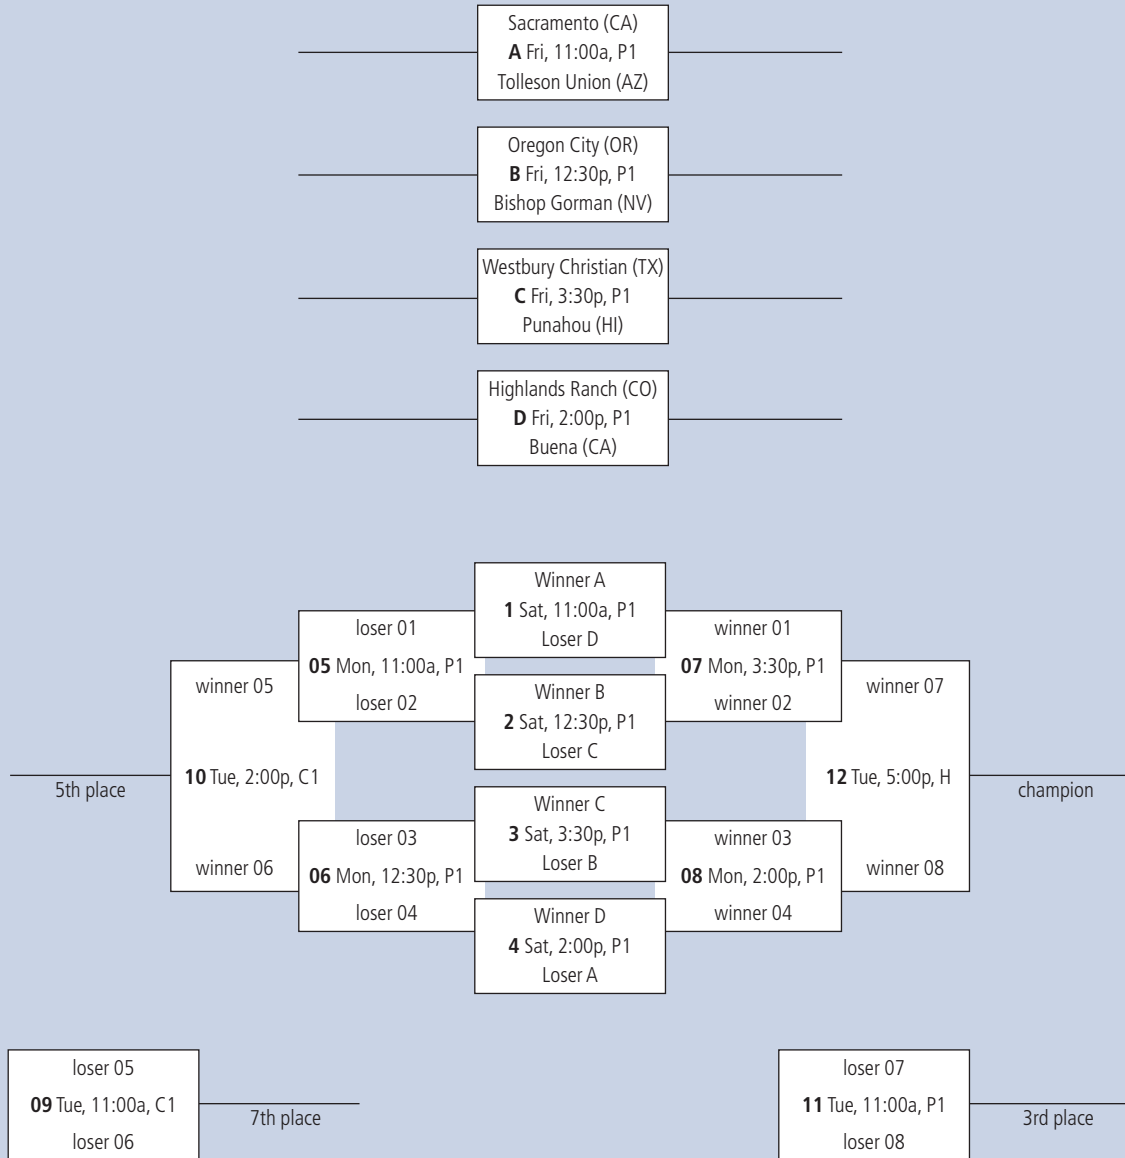

*Exhibition Game

JOHN ANDERSON DIVISION

December 18-22, 2009

Site Legend

B = Basha High, H = Hamilton High, P = Perry High

MIKE DESPER DIVISION

December 18-22, 2009

Site Legend

C = Chandler High, H = Hamilton High, P = Perry High

JOE SMITH DIVISION

December 18-22, 2009

Site Legend

B = Basha High, H = Hamilton High, P = Perry High

BLACK DIVISION

December 18-22, 2009

Site Legend

PURPLE DIVISION

December 28-30, 2009

Site Legend

B = Basha High
 H = Hamilton High
 P = Perry High

RED DIVISION

December 28-30, 2009

SILVER DIVISION

December 28-30, 2009

Site Legend

- B = Basha High
- H = Hamilton High
- P = Perry High

WHITE DIVISION

December 28-30, 2009