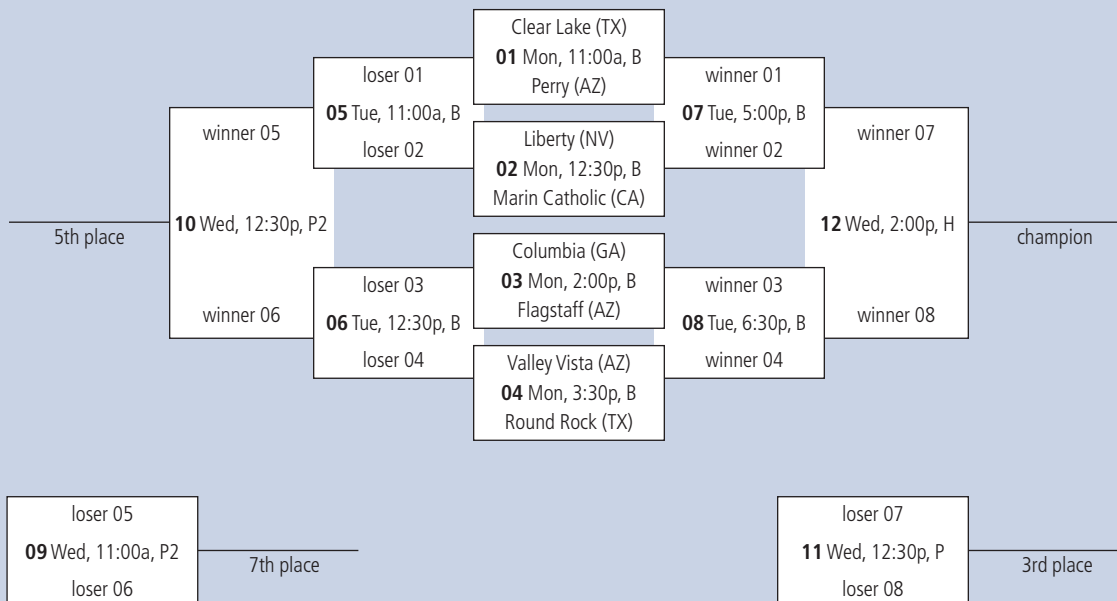

C = Chandler High, H = Hamilton High, P = Perry High

BLUE DIVISION

December 18-22, 2009

Site Legend

H = Hamilton High, P = Perry High, W = Willis Junior High

GRAY DIVISION

December 18-22, 2009

Site Legend

B = Basha High, H = Hamilton High,
P = Perry High, S = SanTan K-8 School

GREEN DIVISION

December 28-30, 2009

Site Legend

B = Basha High
 H = Hamilton High
 P = Perry High

ORANGE DIVISION

December 28-30, 2009

PURPLE DIVISION

December 28-30, 2009

Site Legend

B = Basha High
 H = Hamilton High
 P = Perry High

RED DIVISION

December 28-30, 2009

SILVER DIVISION

December 28-30, 2009

Site Legend

- B = Basha High
- H = Hamilton High
- P = Perry High

WHITE DIVISION

December 28-30, 2009