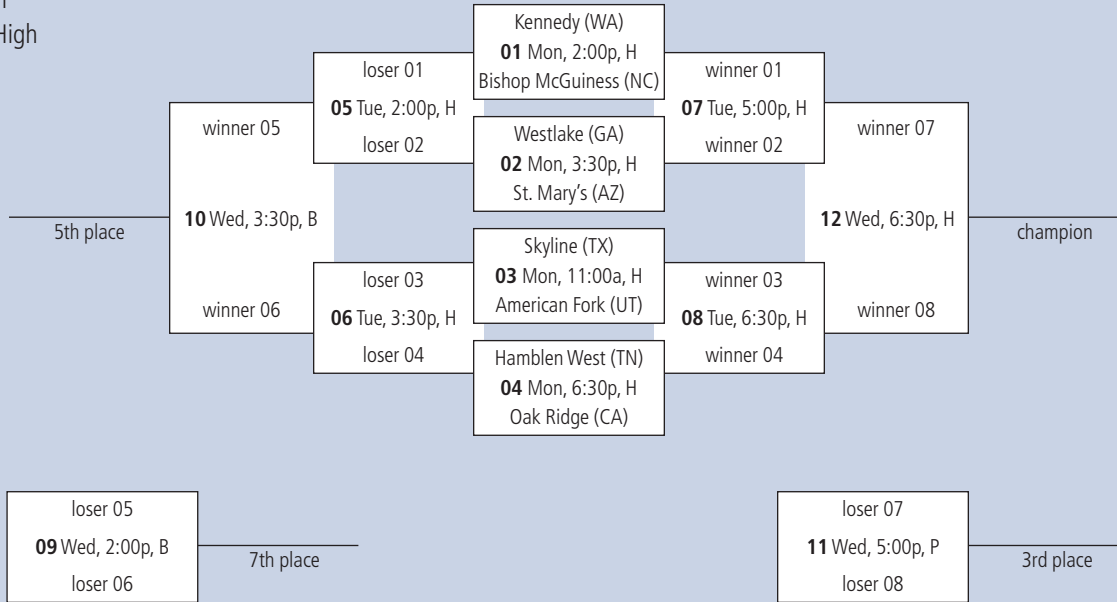

# GRAY DIVISION

December 18-22, 2009

## Site Legend

B = Basha High, H = Hamilton High,  
P = Perry High, S = SanTan K-8 School

# GREEN DIVISION

December 28-30, 2009

## Site Legend

B = Basha High  
 H = Hamilton High  
 P = Perry High