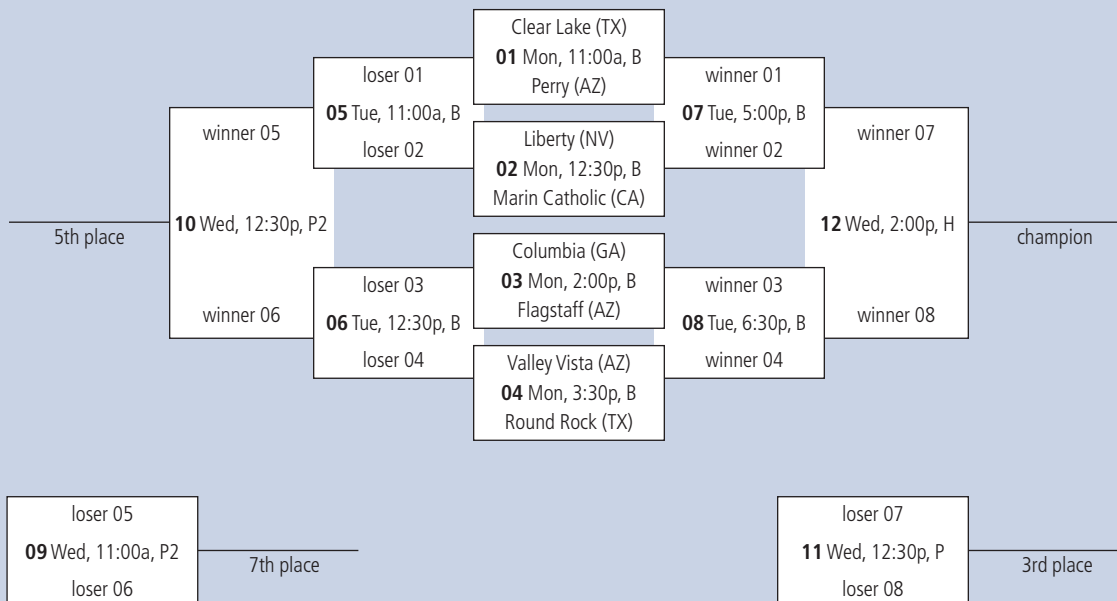

# ORANGE DIVISION

December 28-30, 2009

# PURPLE DIVISION

December 28-30, 2009

### Site Legend

B = Basha High  
 H = Hamilton High  
 P = Perry High

# RED DIVISION

December 28-30, 2009