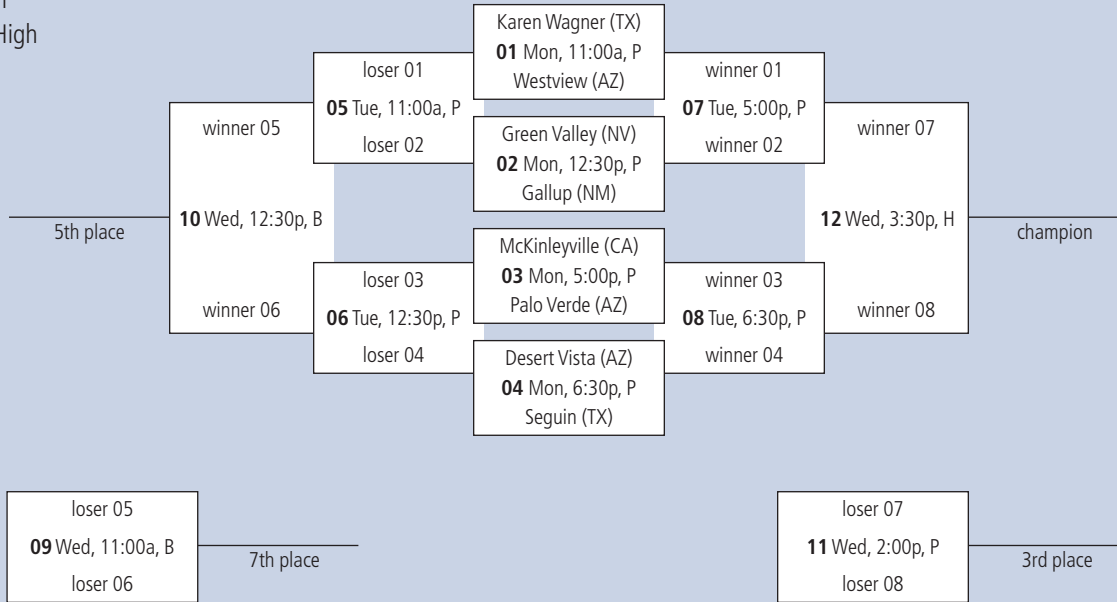

## Site Legend

B = Basha High  
 H = Hamilton High  
 P = Perry High

# ORANGE DIVISION

December 28-30, 2009

# PURPLE DIVISION

December 28-30, 2009

### Site Legend

B = Basha High  
 H = Hamilton High  
 P = Perry High