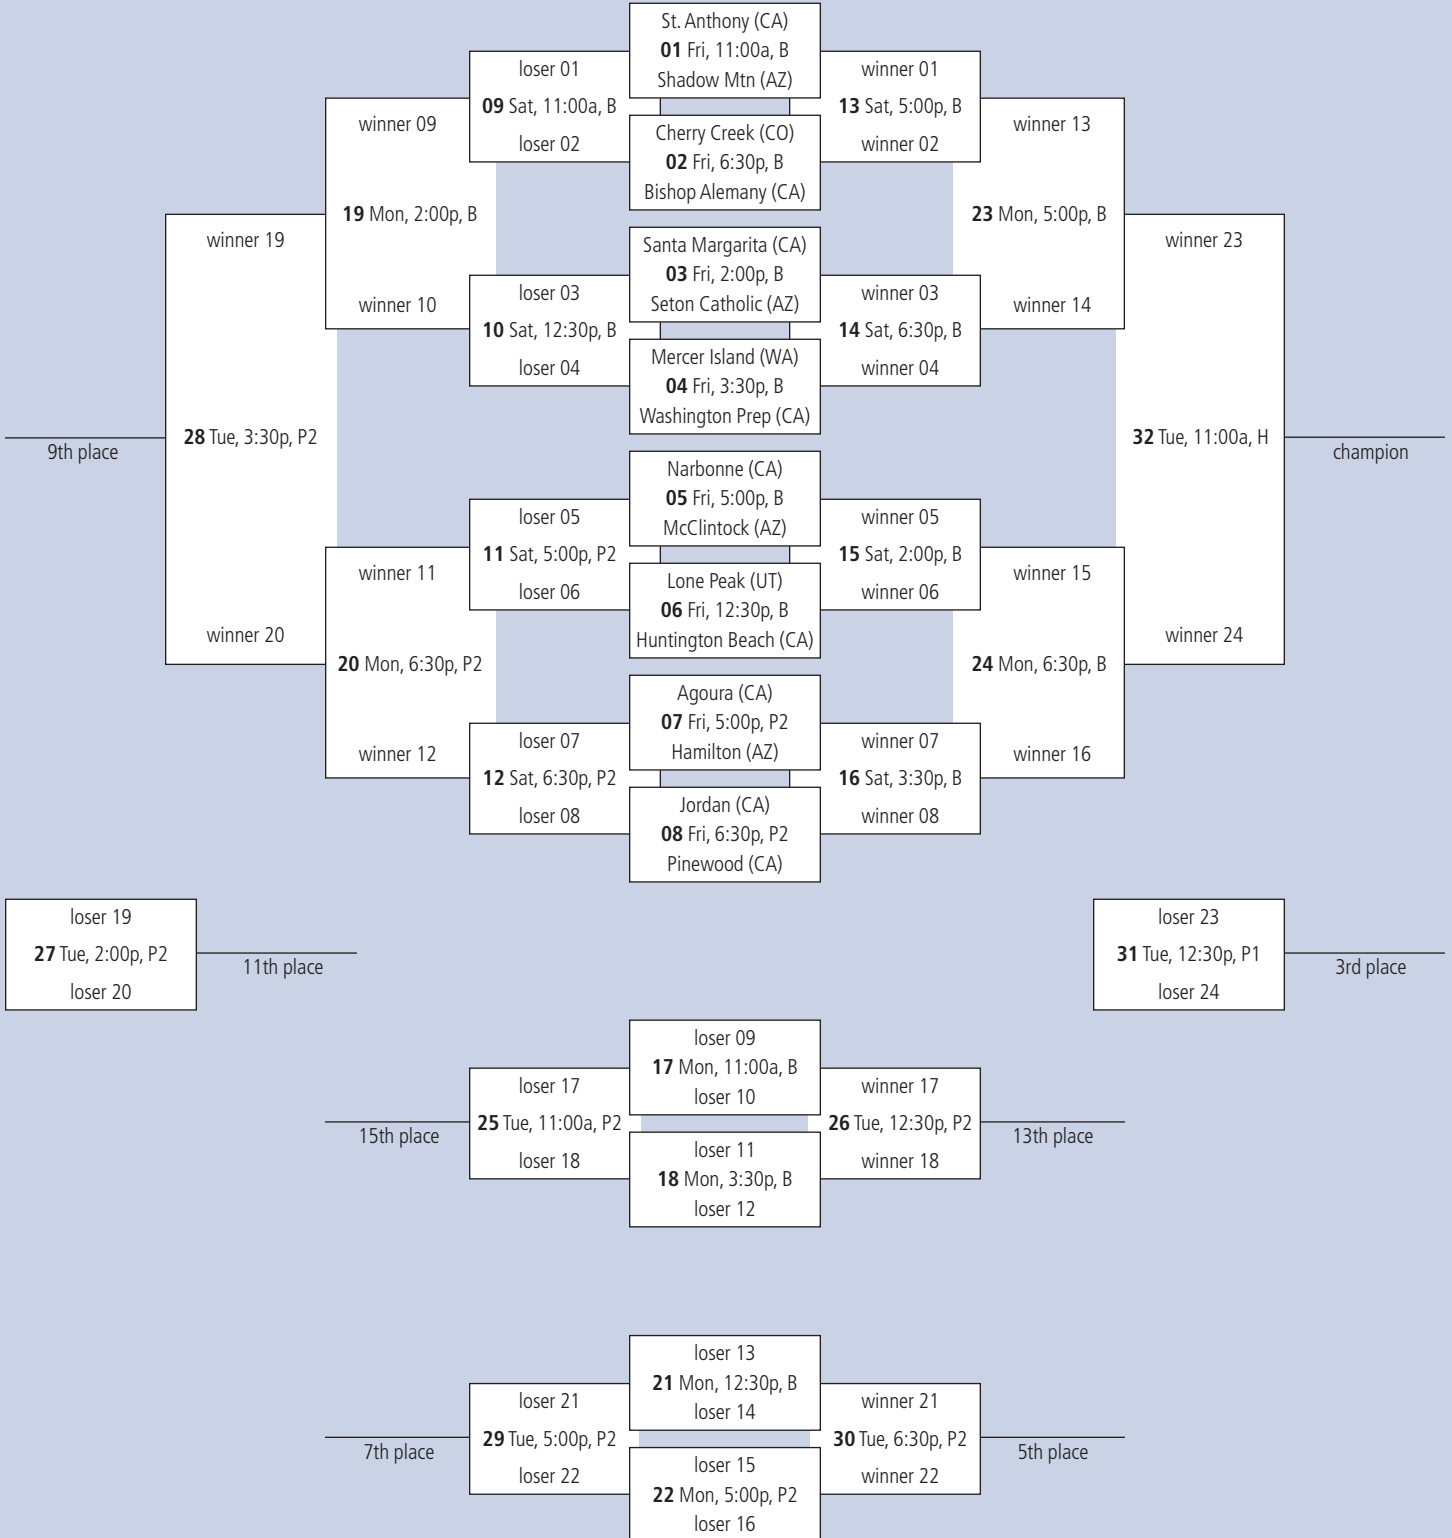

# JOHN ANDERSON DIVISION

December 18-22, 2009

## Site Legend

B = Basha High, H = Hamilton High, P = Perry High

# MIKE DESPER DIVISION

December 18-22, 2009