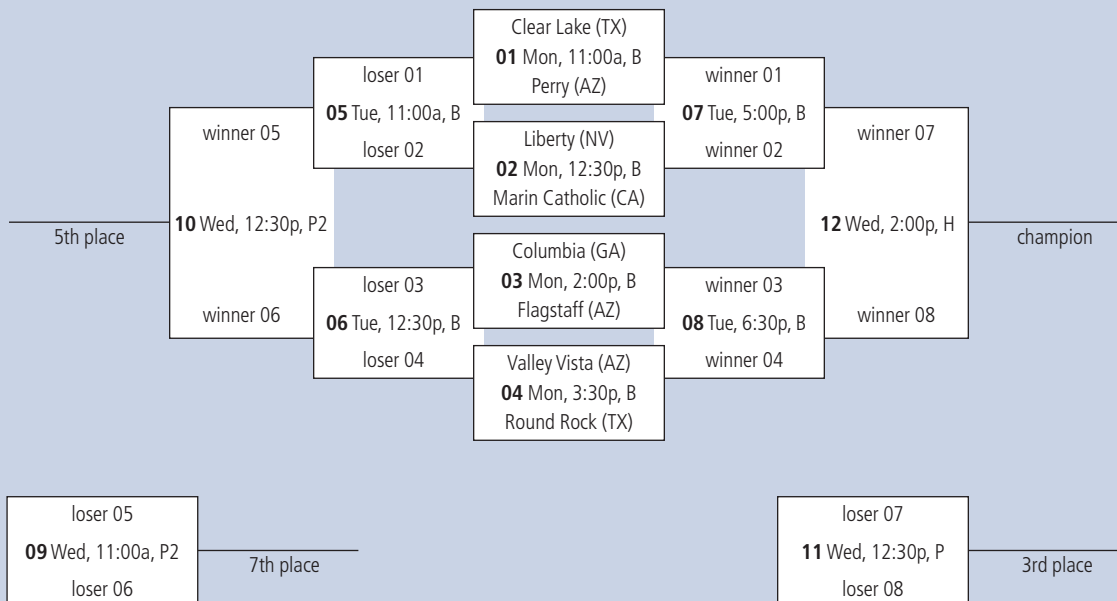

RED DIVISION

December 28-30, 2009