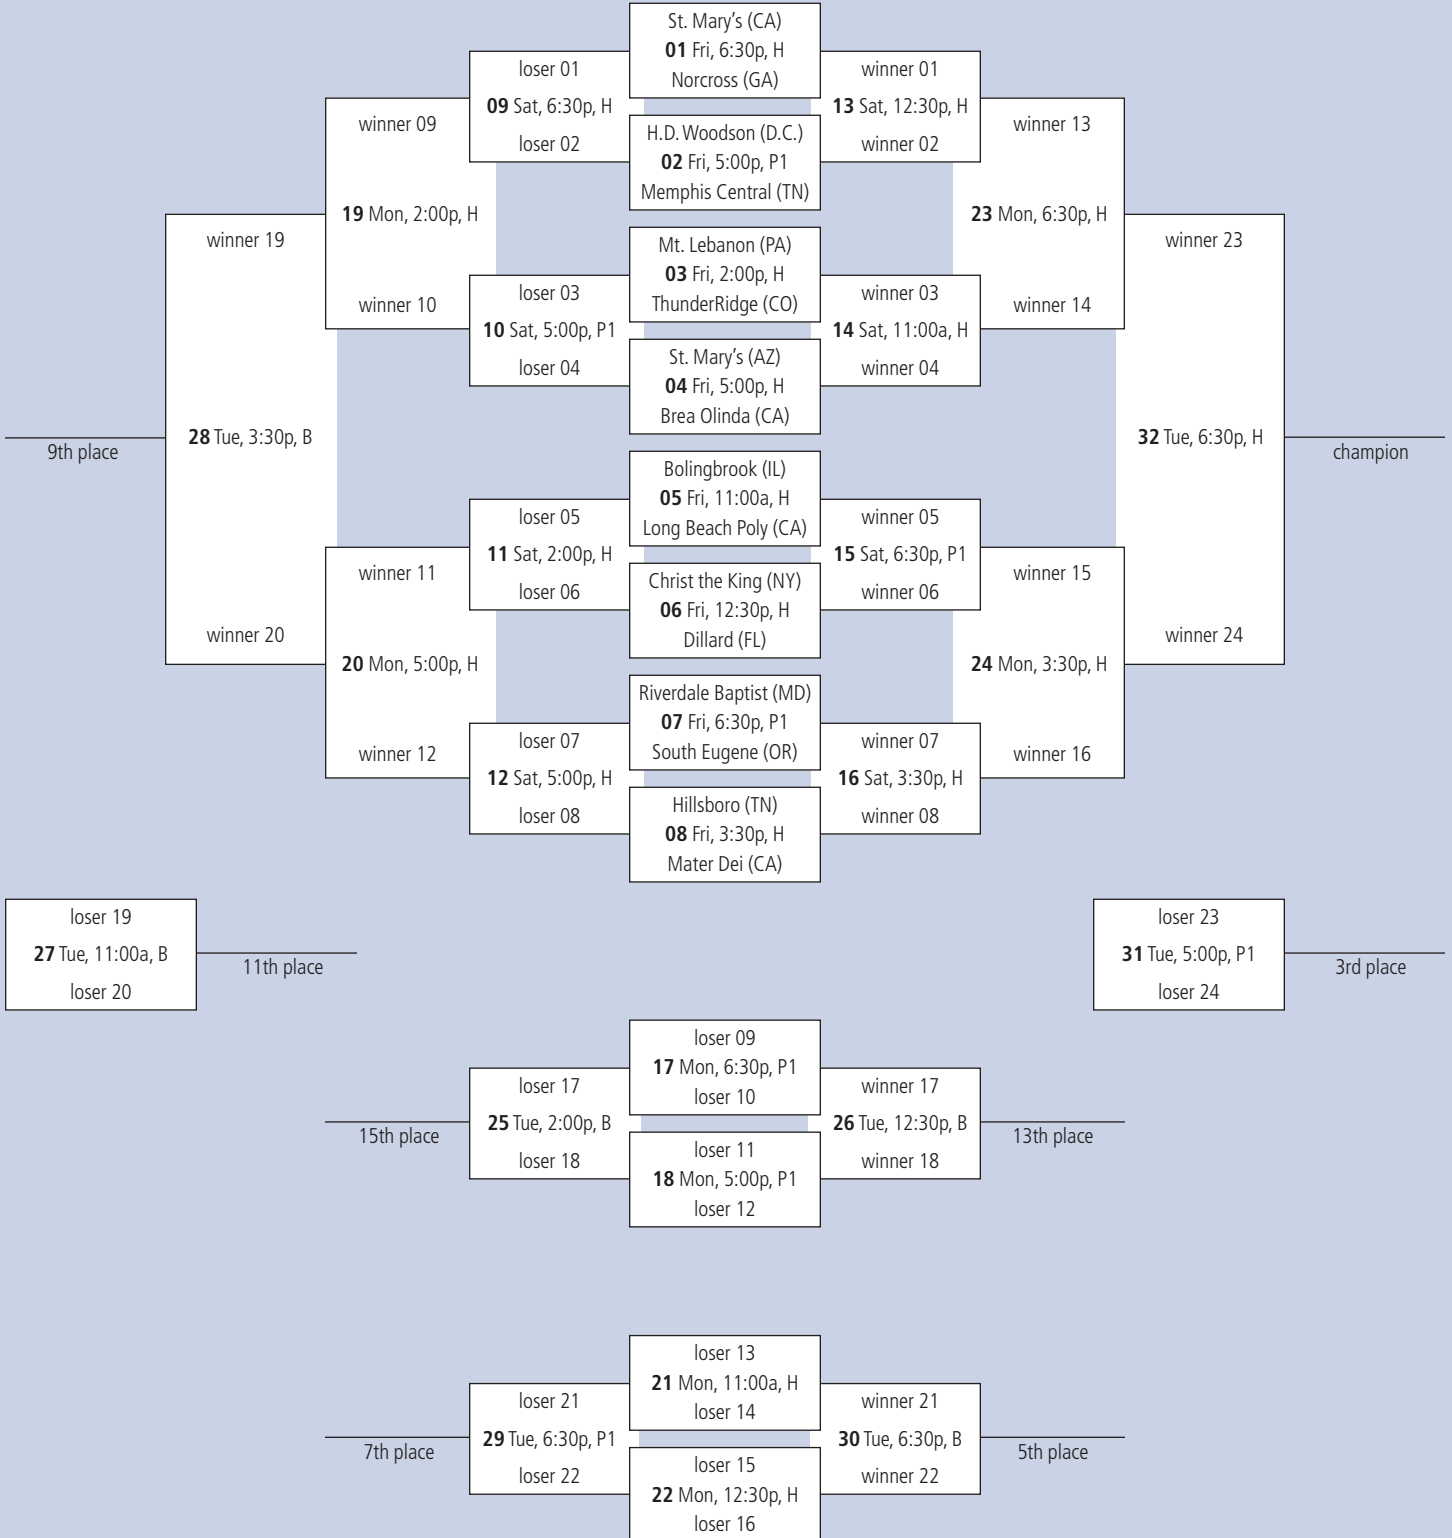

JOE SMITH DIVISION

December 18-22, 2009

Site Legend

B = Basha High, H = Hamilton High, P = Perry High