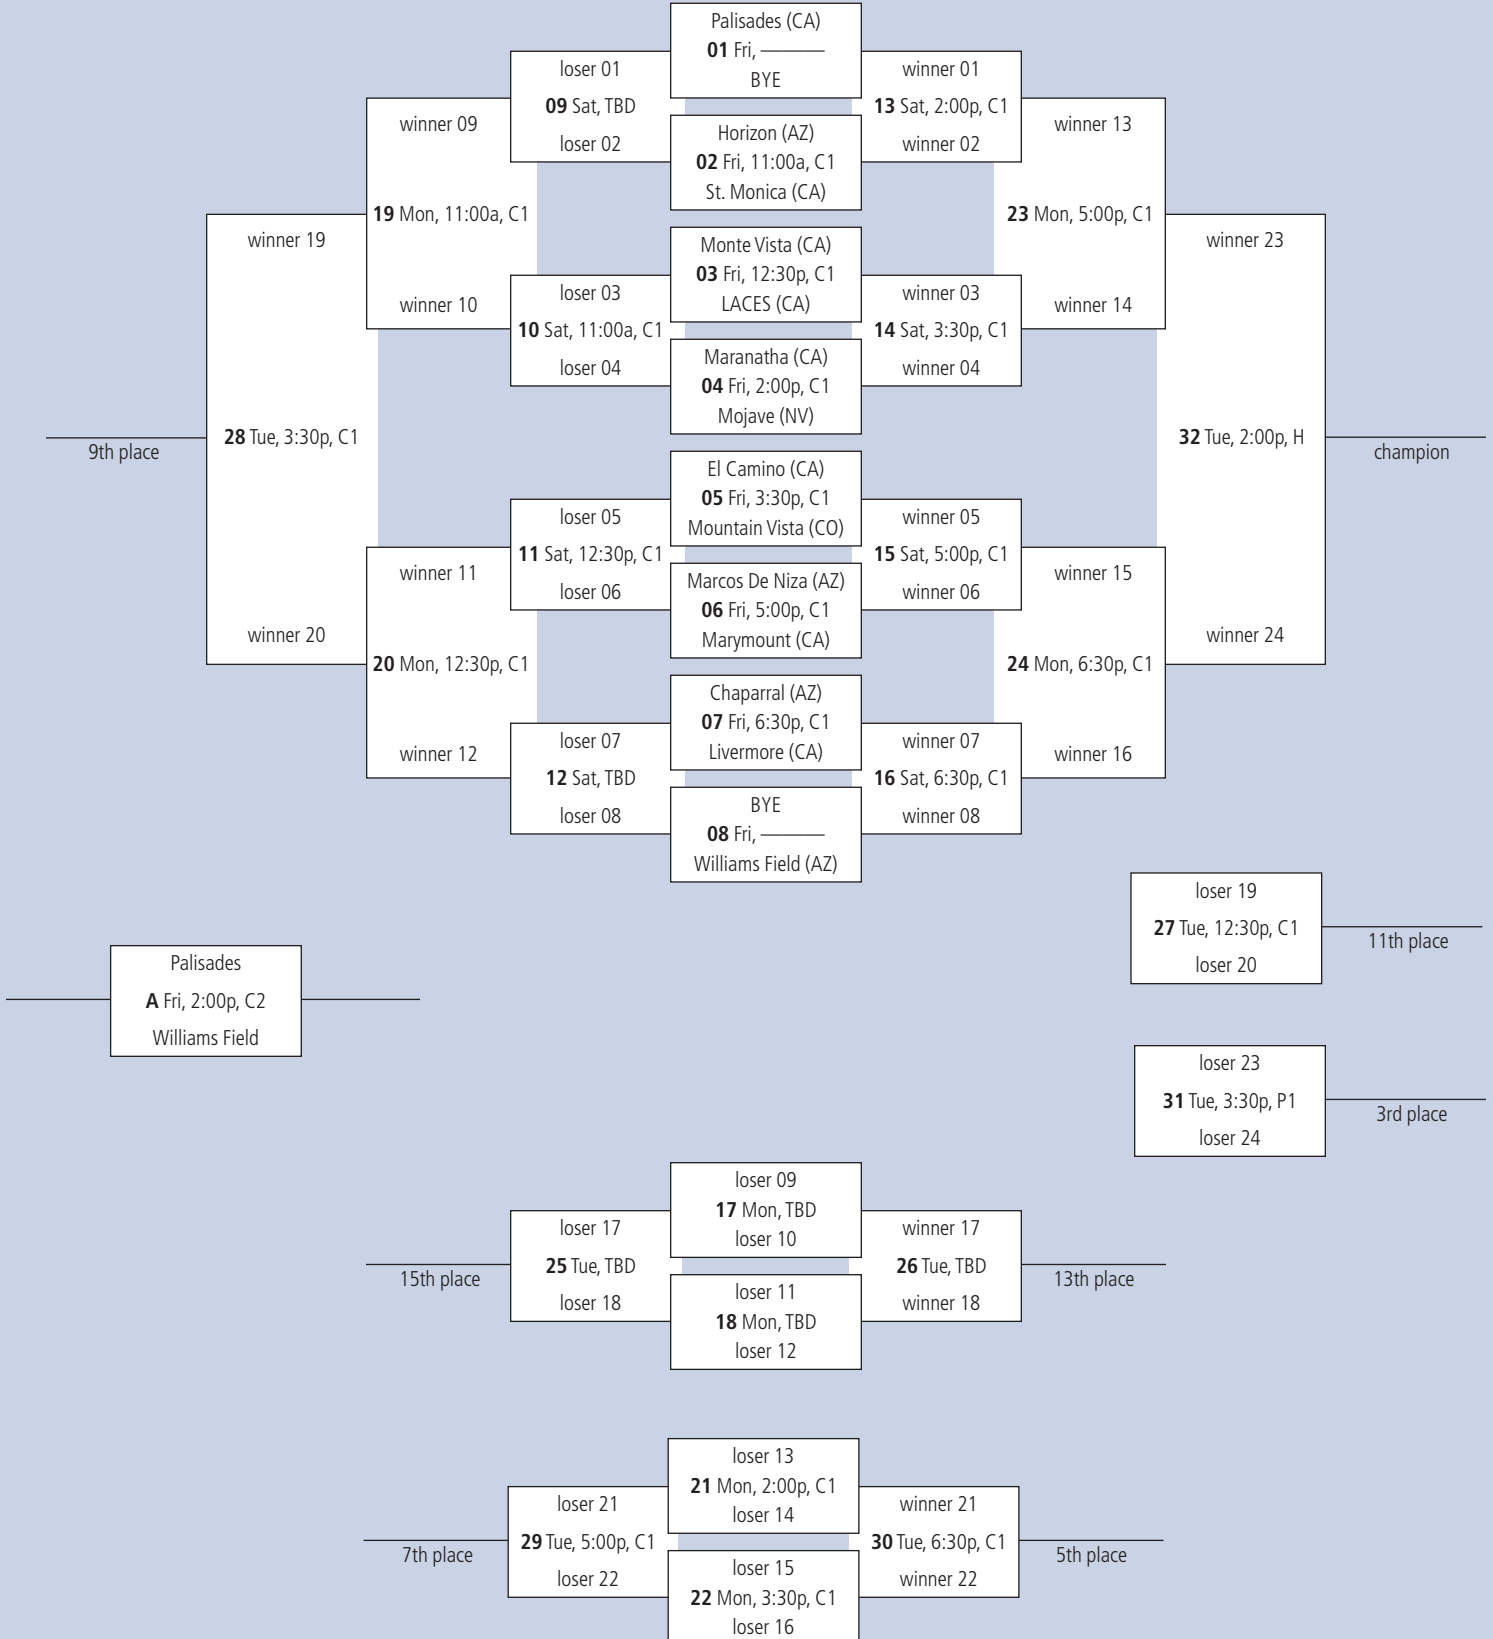

BLACK DIVISION

December 18-22, 2009

Site Legend

C = Chandler High, H = Hamilton High, P = Perry High