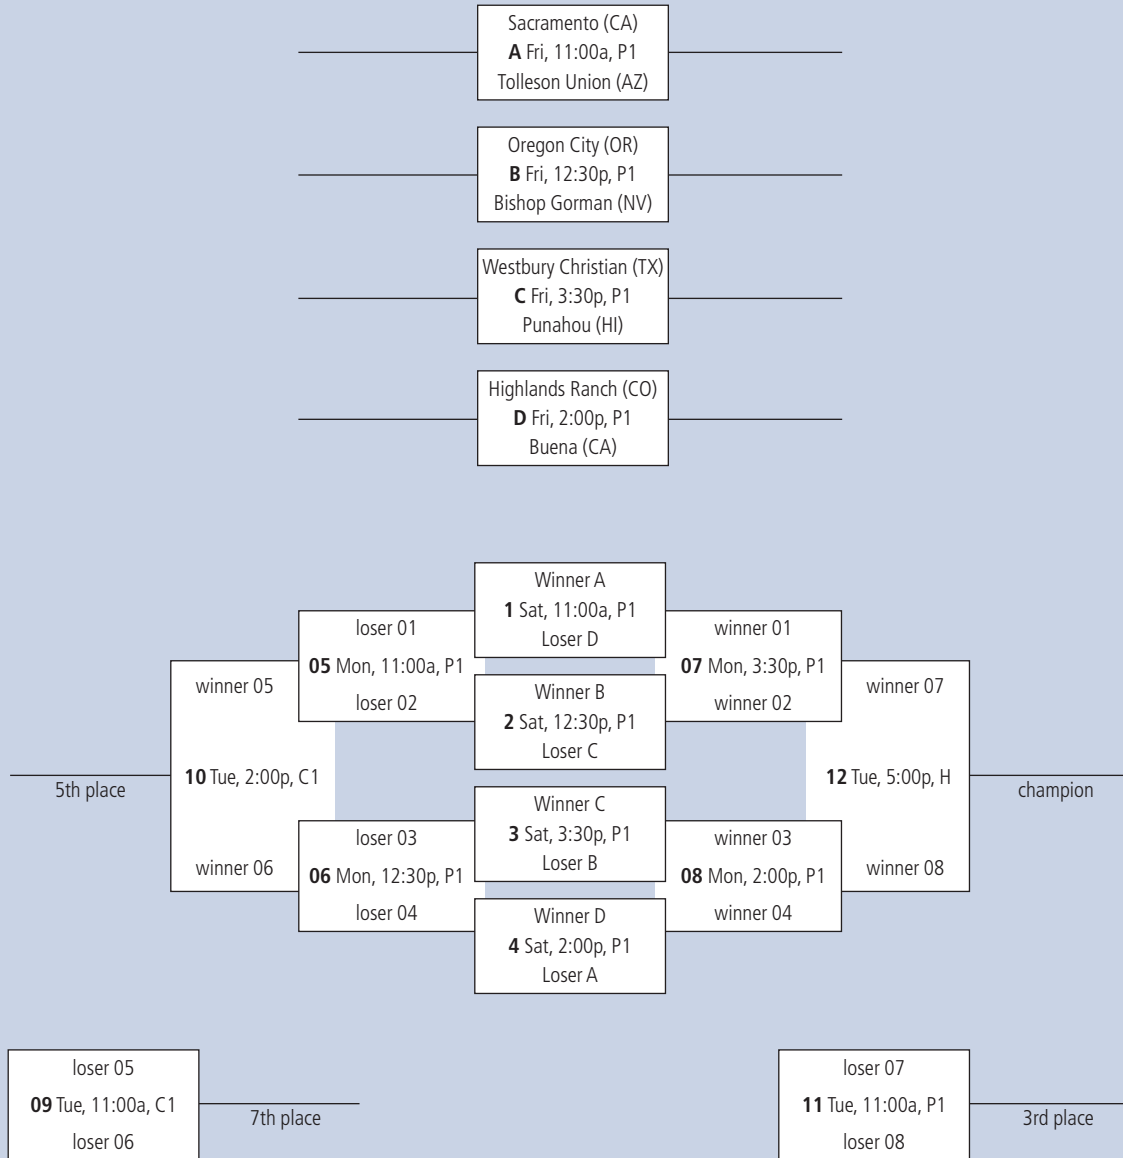

# JOHN ANDERSON DIVISION

December 18-22, 2009

## Site Legend

B = Basha High, H = Hamilton High, P = Perry High

# MIKE DESPER DIVISION

December 18-22, 2009

## Site Legend

C = Chandler High, H = Hamilton High, P = Perry High