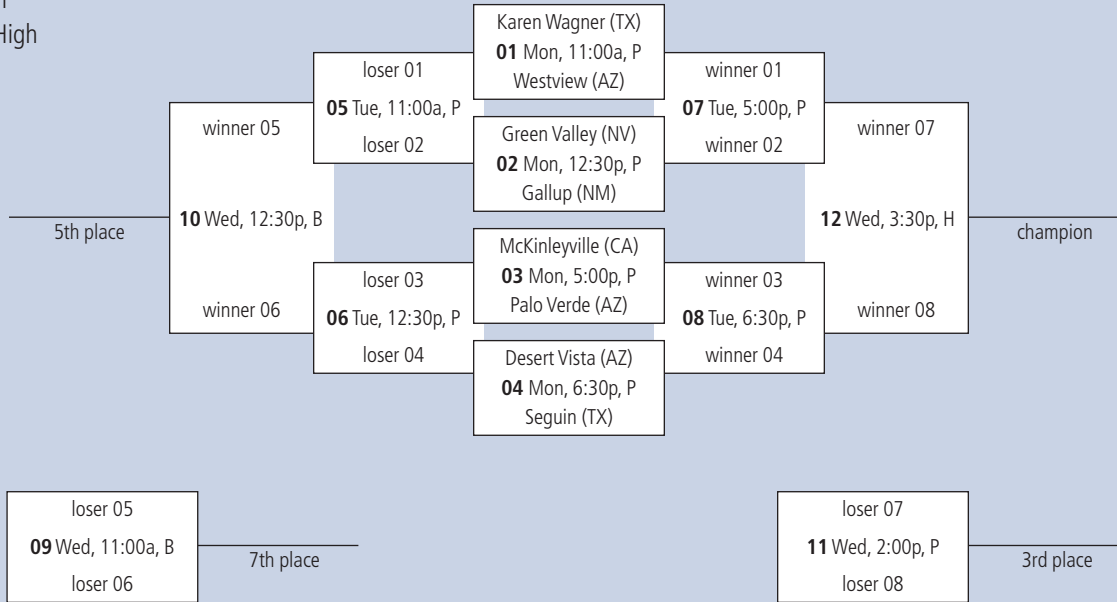

PURPLE DIVISION

December 28-30, 2009

Site Legend

B = Basha High
H = Hamilton High
P = Perry High