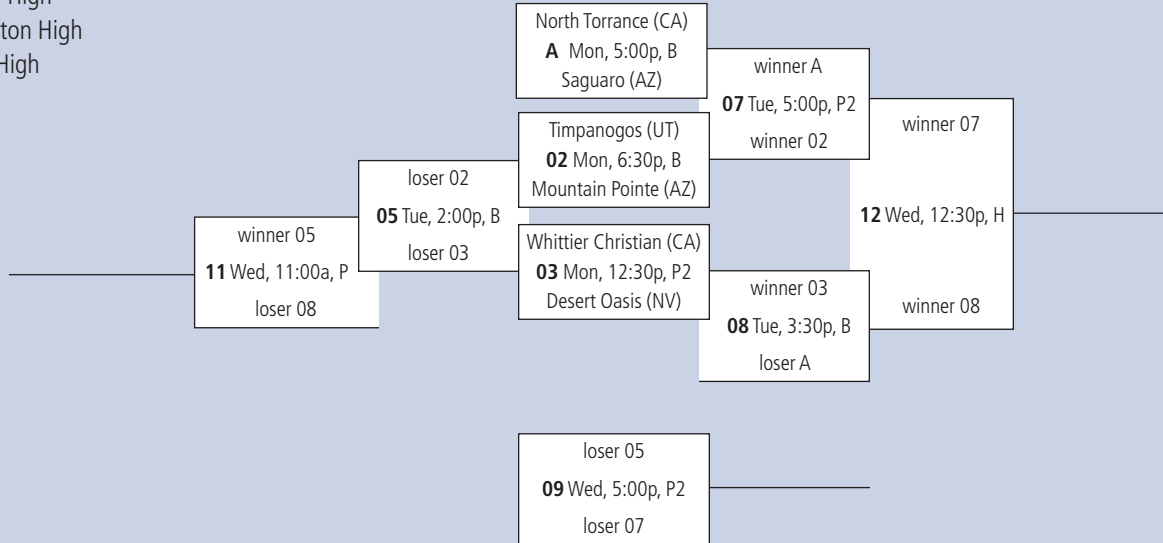

SILVER DIVISION

December 28-30, 2009

Site Legend

- B = Basha High
- H = Hamilton High
- P = Perry High