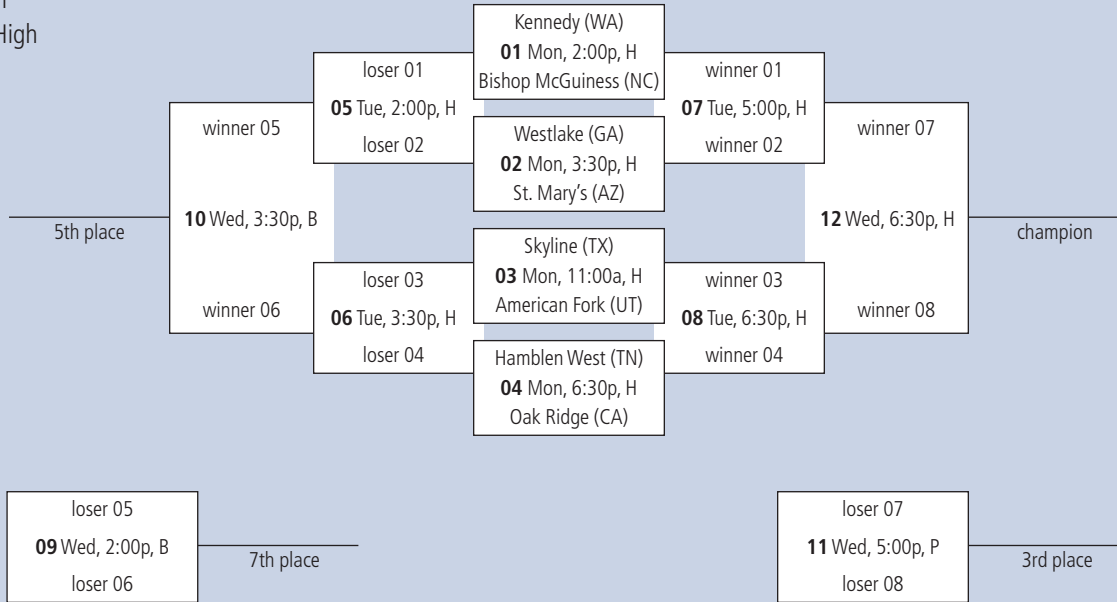

# GRAY DIVISION

December 18-22, 2009

## Site Legend

B = Basha High, H = Hamilton High,  
P = Perry High, S = SanTan K-8 School

# GREEN DIVISION

December 28-30, 2009

### Site Legend

B = Basha High  
 H = Hamilton High  
 P = Perry High