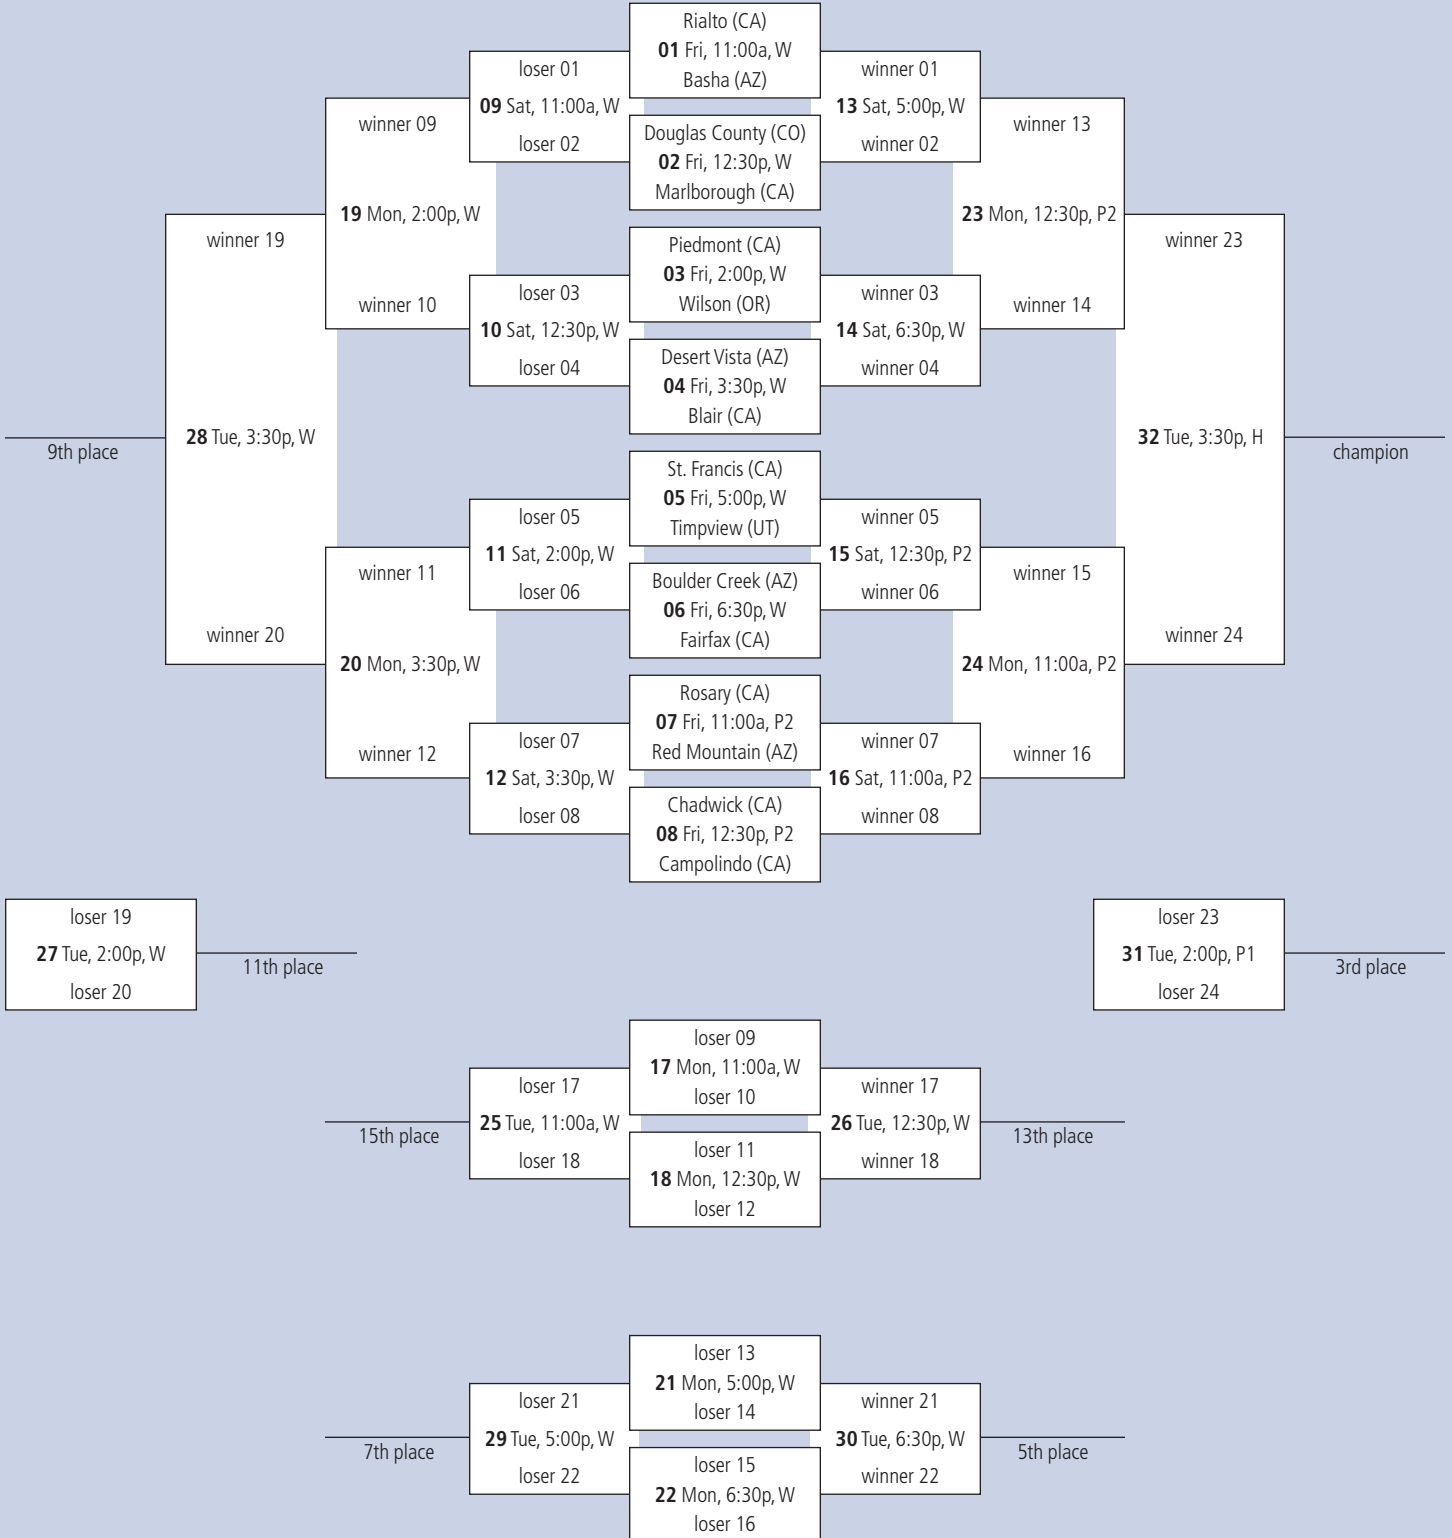

BLUE DIVISION

December 18-22, 2009

Site Legend

H = Hamilton High, P = Perry High, W = Willis Junior High