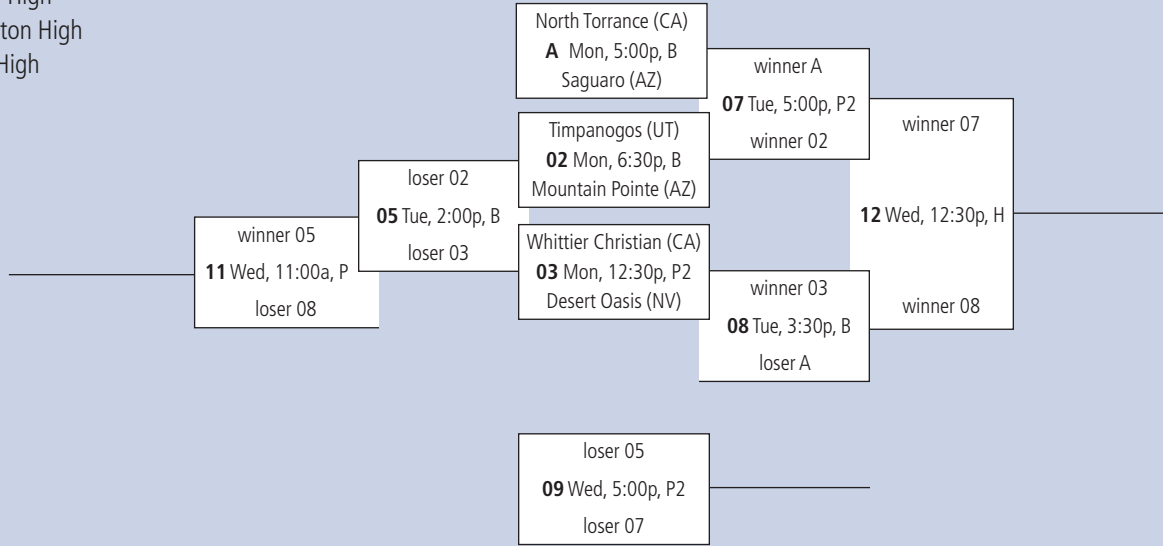

SILVER DIVISION

December 28-30, 2009

Site Legend

- B = Basha High
- H = Hamilton High
- P = Perry High