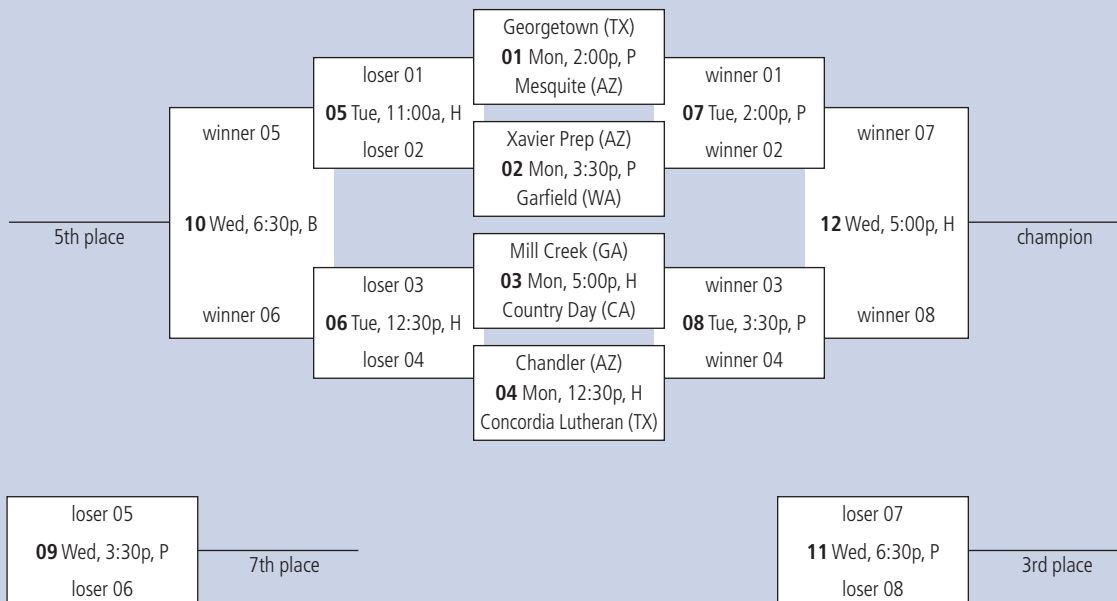

ORANGE DIVISION

December 28-30, 2009