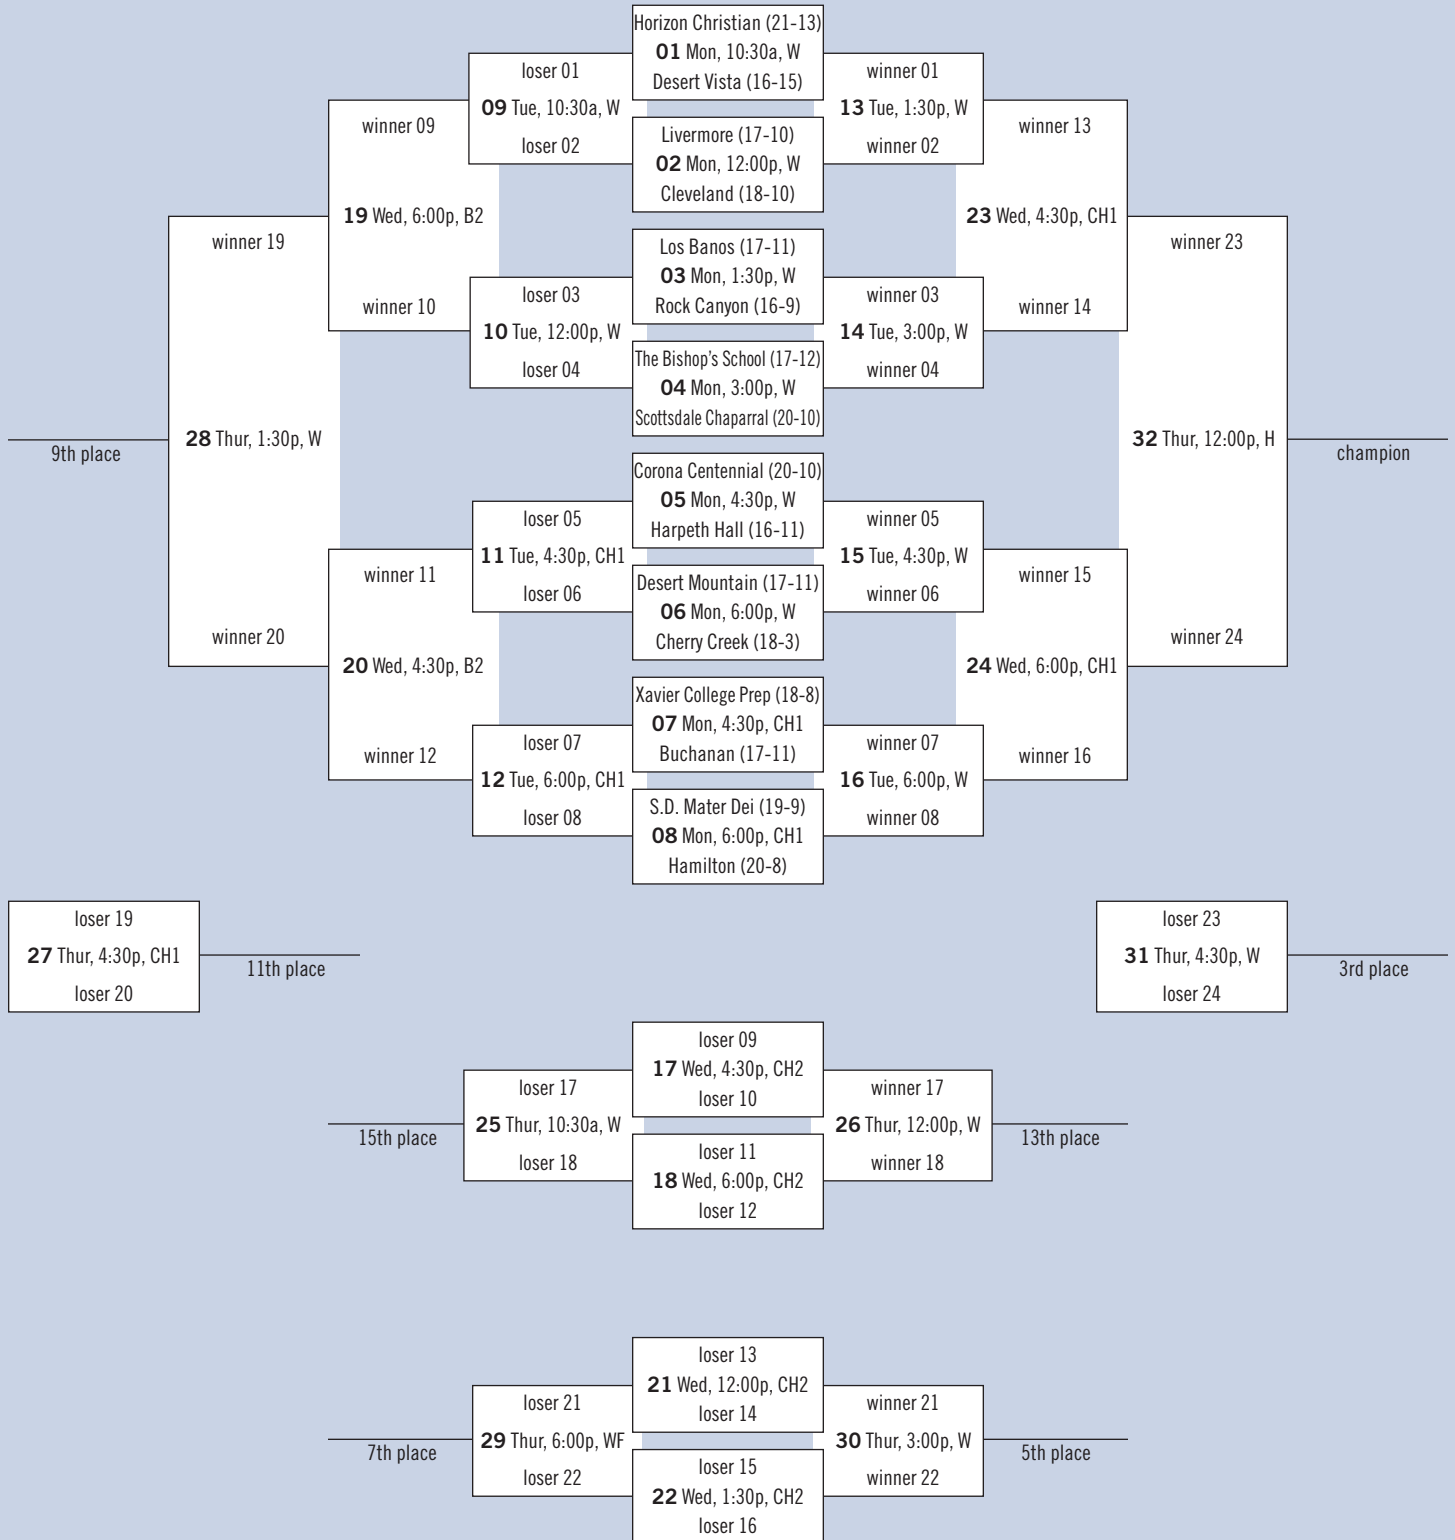

JOHN ANDERSON DIVISION

December 19-22, 2011

Site Legend

H = Hamilton High, P = Perry High

BLACK DIVISION

December 19-22, 2011

Site Legend

B = Basha High, CH = Chandler High, H = Hamilton High, S = Santan Junior High

MIKE DESPER DIVISION

December 19-22, 2011

Site Legend

B = Basha High, H = Hamilton High, P = Perry High

GRAY DIVISION

December 19-22, 2011

Site Legend

B= Basha High, CH = Chandler High, H = Hamilton,
WF = Williams Field High, W = Willis Junior High

JOE SMITH DIVISION

December 19-22, 2011

Site Legend

C = Chandler, H = Hamilton High, P = Perry High, S = Santan Junior High, W = Willis Junior High

WHITE DIVISION

December 19-22, 2011

Site Legend

CH = Chandler High, H = Hamilton High, WF = Williams Field High