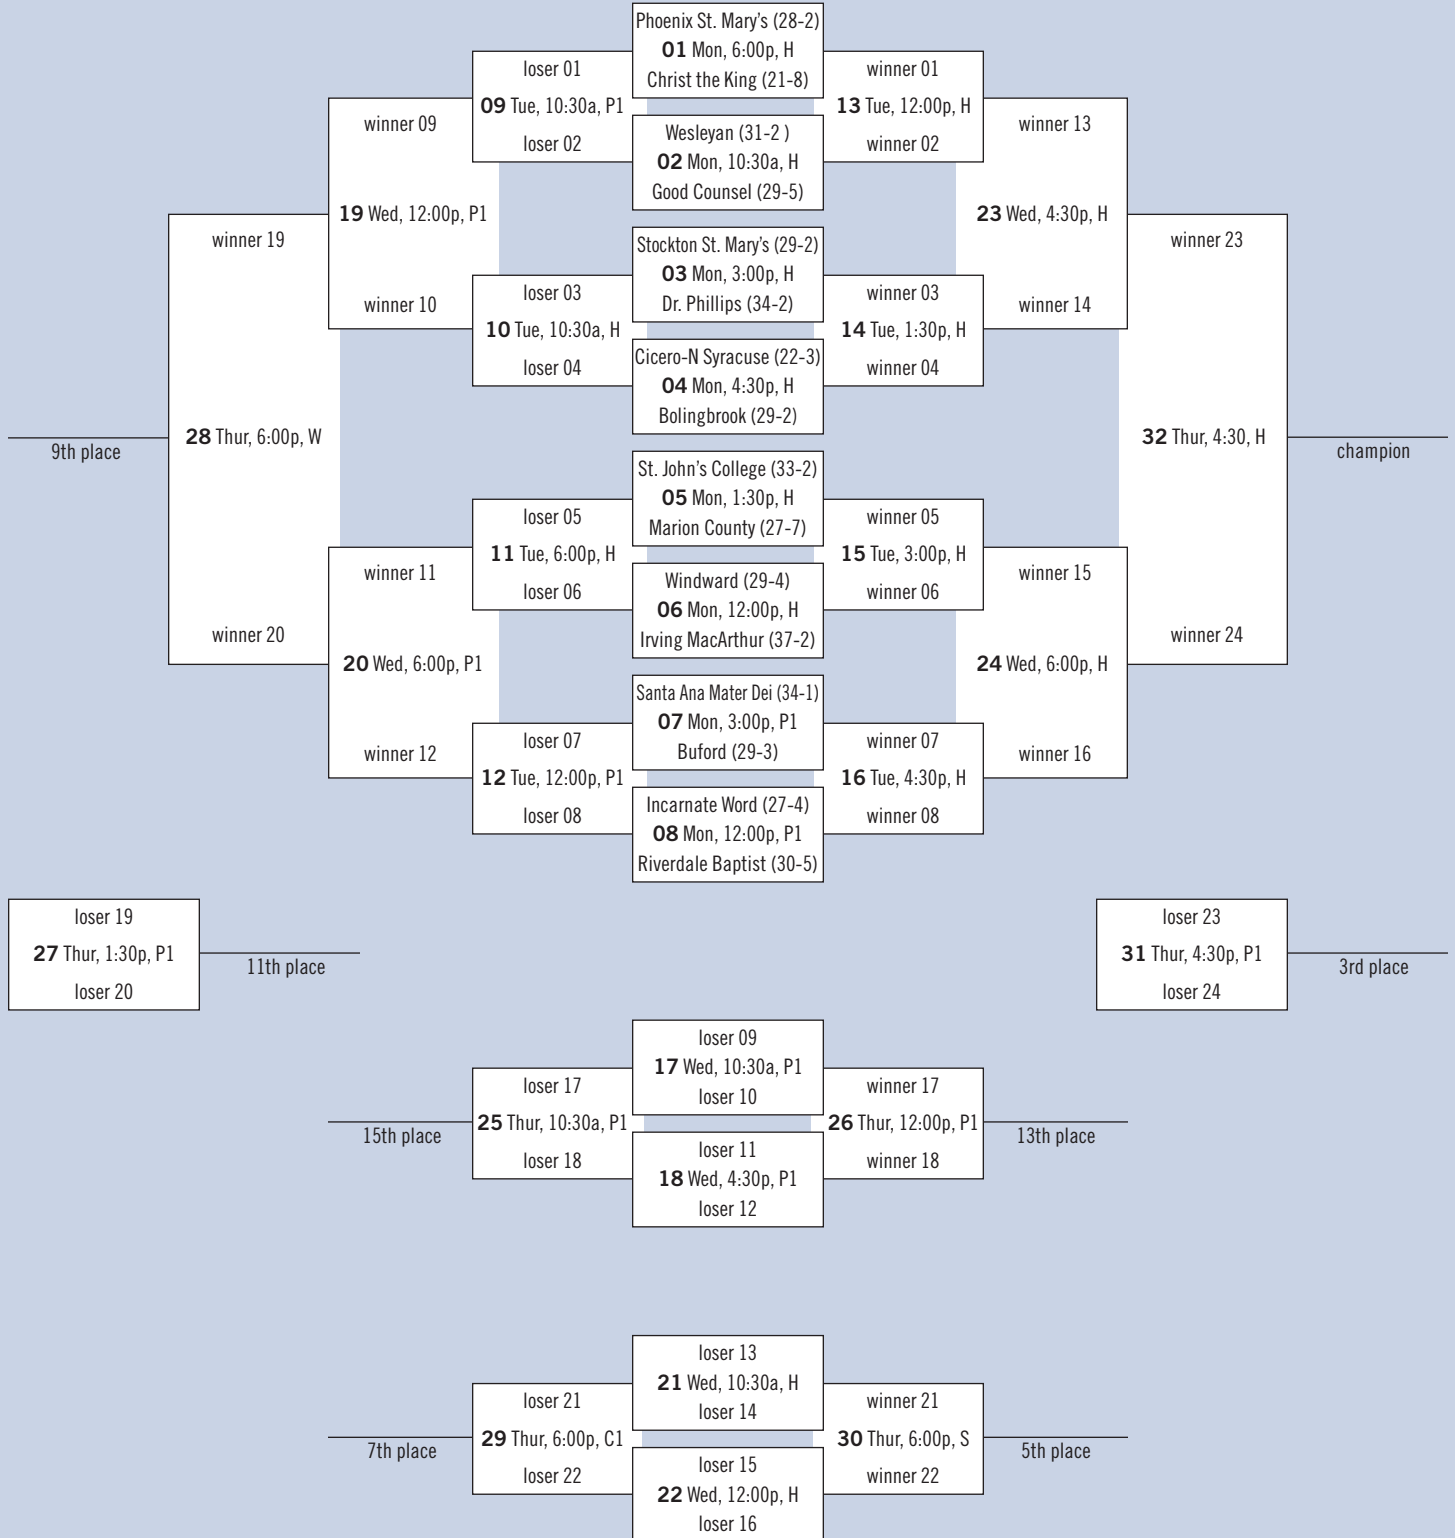

JOHN ANDERSON DIVISION

December 19-22, 2011

Site Legend

H = Hamilton High, P = Perry High

BLACK DIVISION

December 19-22, 2011

Site Legend

B = Basha High, CH = Chandler High, H = Hamilton High, S = Santan Junior High

MIKE DESPER DIVISION

December 19-22, 2011

Site Legend

B = Basha High, H = Hamilton High, P = Perry High

GRAY DIVISION

December 19-22, 2011

Site Legend

B= Basha High, CH = Chandler High, H = Hamilton,
WF = Williams Field High, W = Willis Junior High

JOE SMITH DIVISION

December 19-22, 2011

Site Legend

C = Chandler, H = Hamilton High, P = Perry High, S = Santan Junior High, W = Willis Junior High

WHITE DIVISION

December 19-22, 2011

Site Legend

CH = Chandler High, H = Hamilton High, WF = Williams Field High