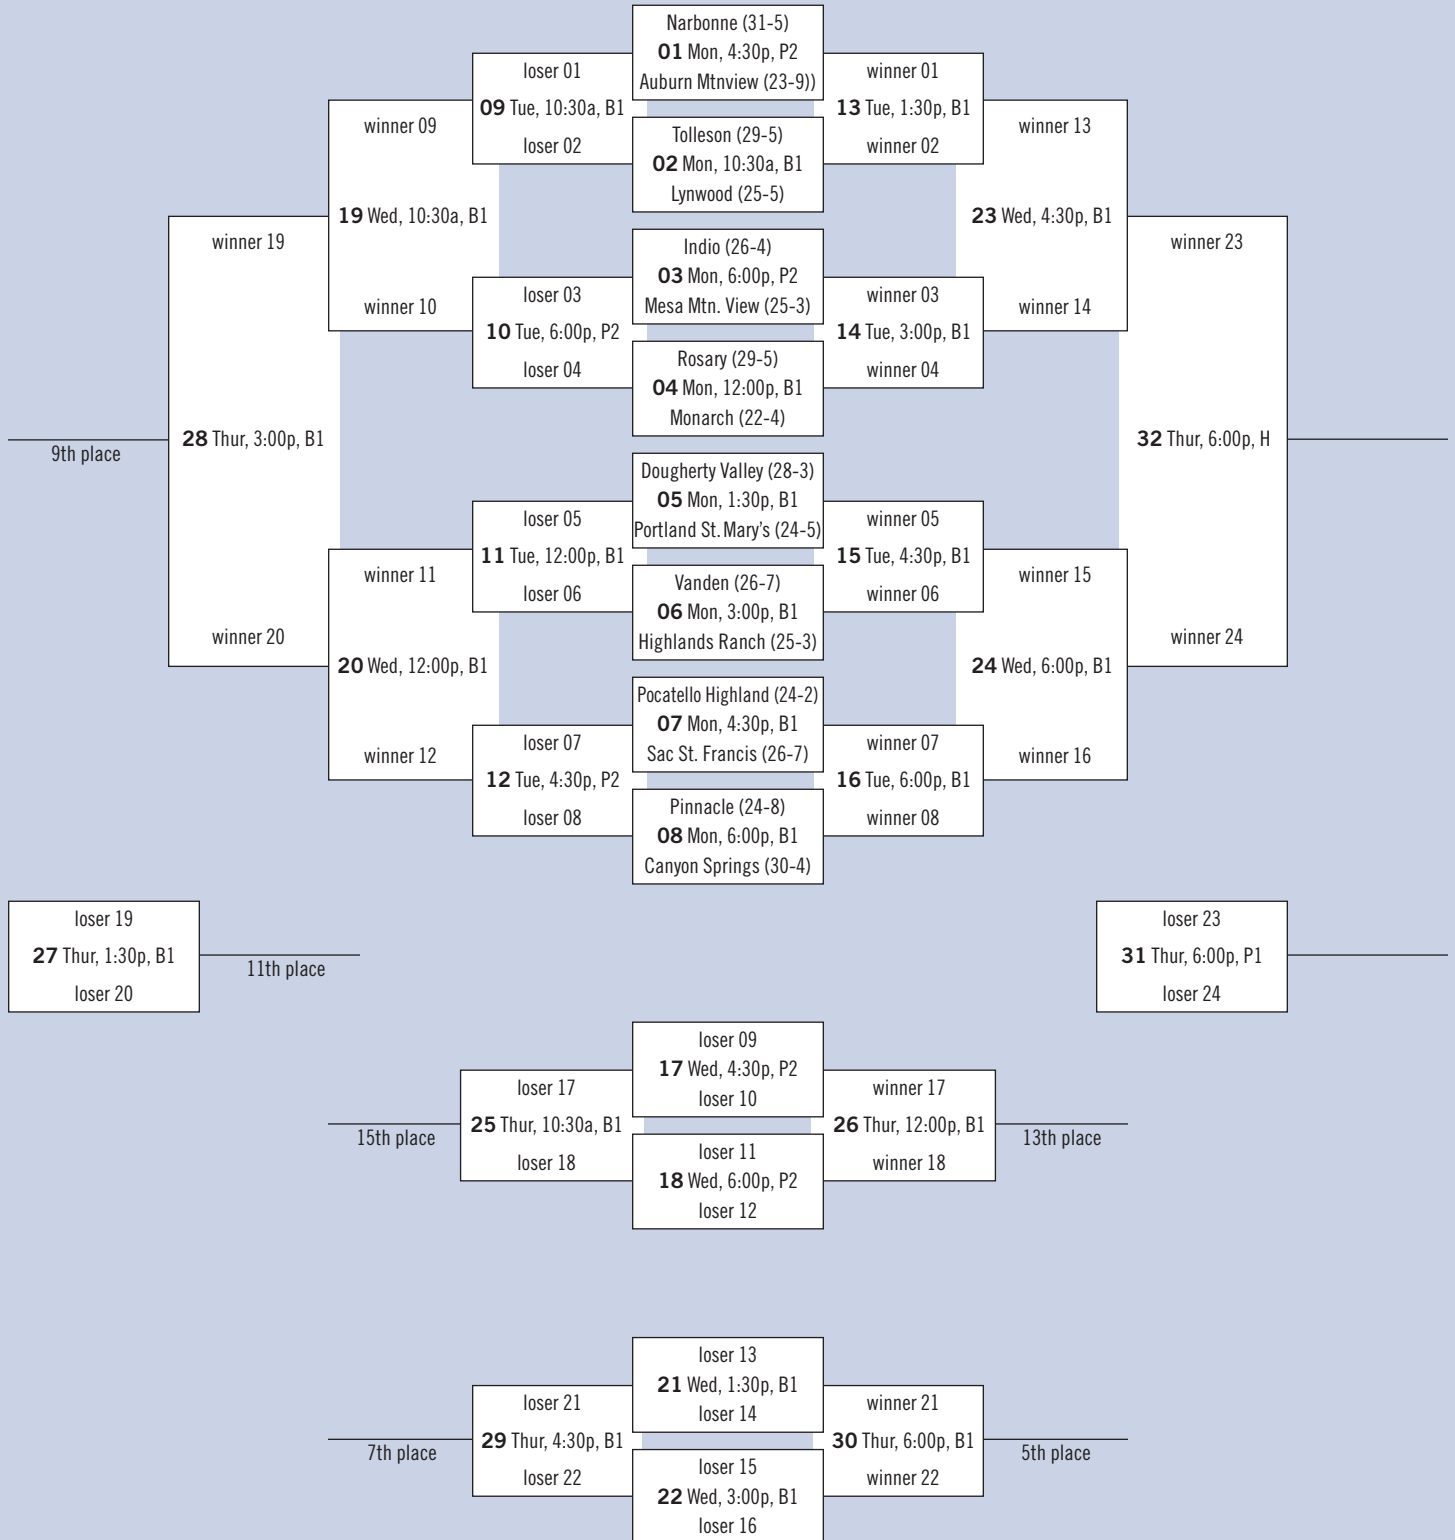

JOHN ANDERSON DIVISION

December 19-22, 2011

Site Legend

H = Hamilton High, P = Perry High

BLACK DIVISION

December 19-22, 2011

Site Legend

B = Basha High, CH = Chandler High, H = Hamilton High, S = Santan Junior High

MIKE DESPER DIVISION

December 19-22, 2011

Site Legend

B = Basha High, H = Hamilton High, P = Perry High

GRAY DIVISION

December 19-22, 2011

Site Legend

B= Basha High, CH = Chandler High, H = Hamilton,
WF = Williams Field High, W = Willis Junior High