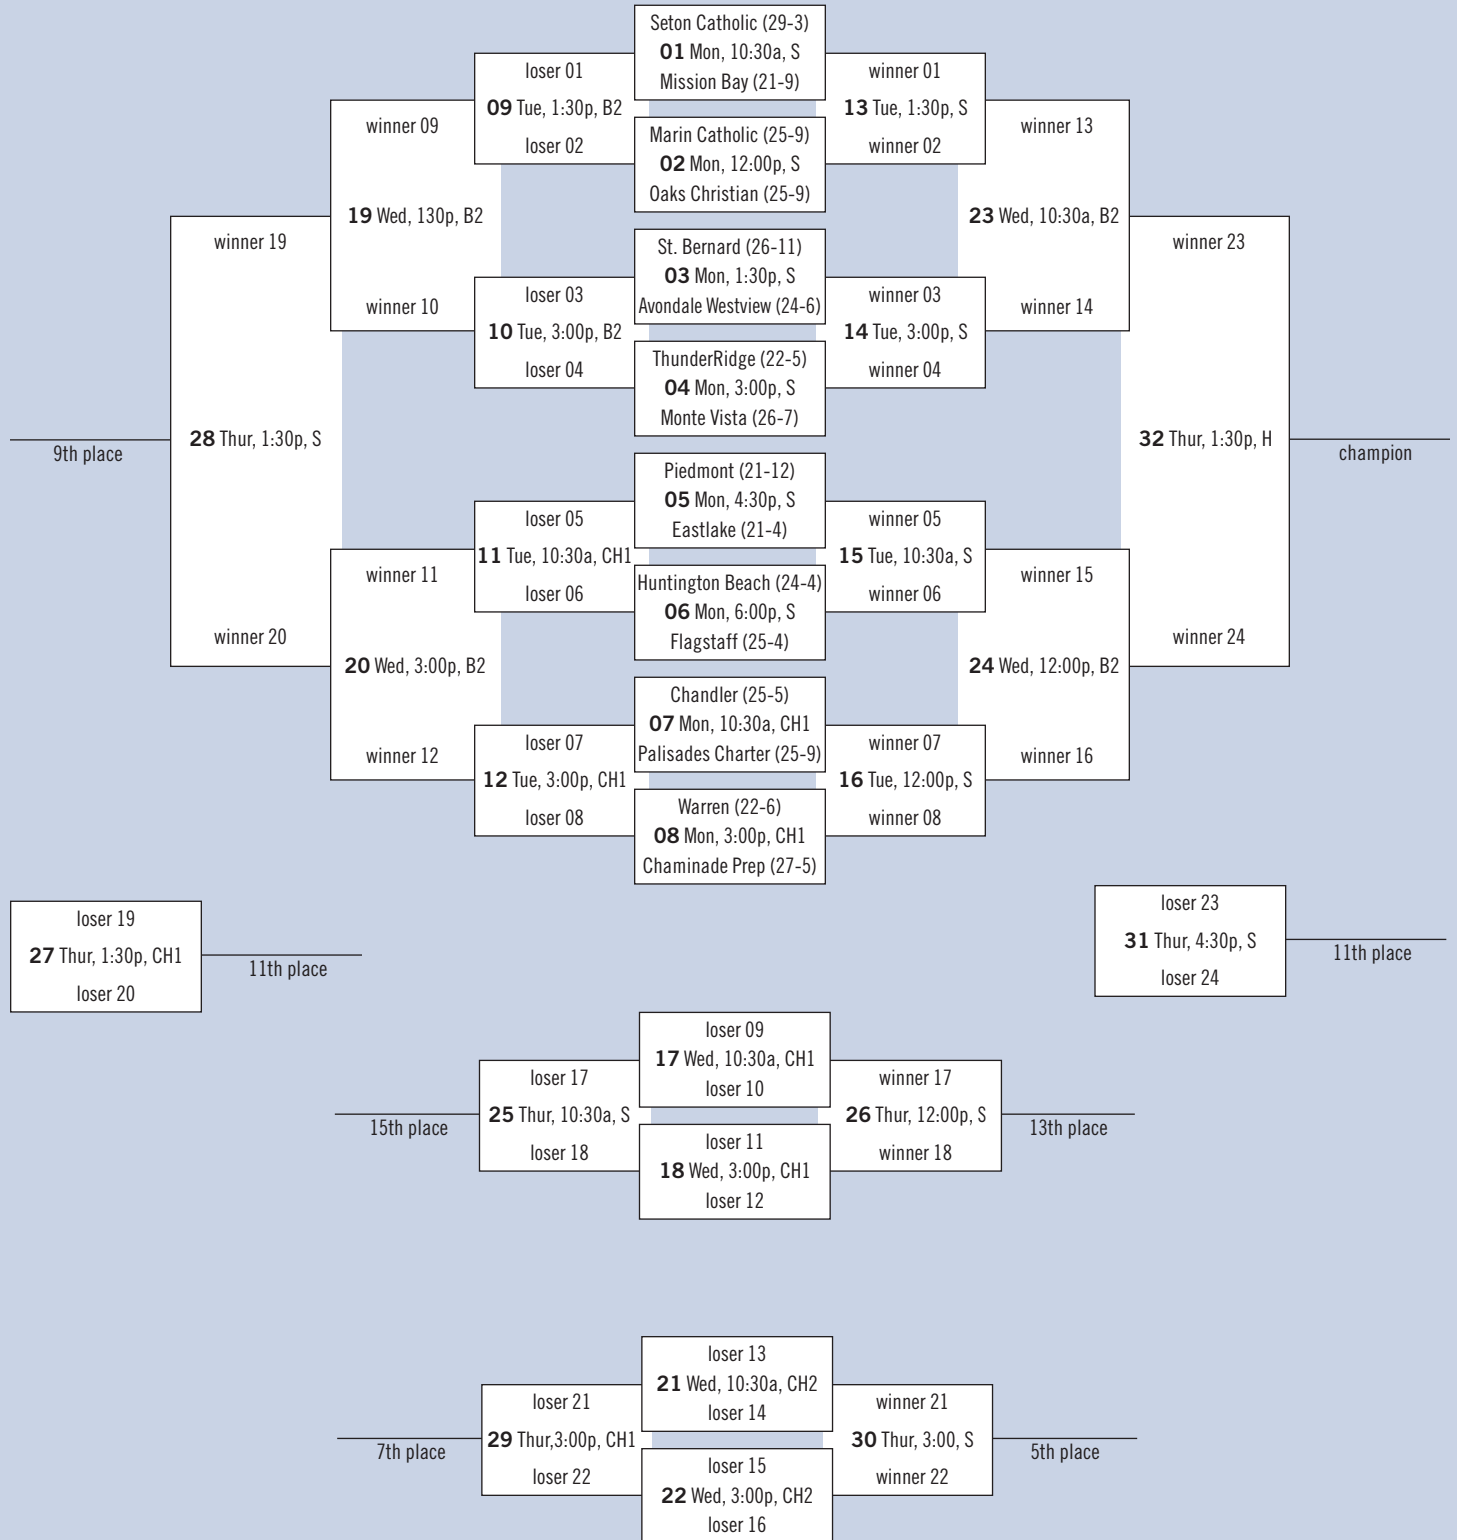

JOHN ANDERSON DIVISION

December 19-22, 2011

Site Legend

H = Hamilton High, P = Perry High

BLACK DIVISION

December 19-22, 2011

Site Legend

B = Basha High, CH = Chandler High, H = Hamilton High, S = Santan Junior High

MIKE DESPER DIVISION

December 19-22, 2011

Site Legend

B = Basha High, H = Hamilton High, P = Perry High

GRAY DIVISION

December 19-22, 2011

Site Legend

B= Basha High, CH = Chandler High, H = Hamilton,
WF = Williams Field High, W = Willis Junior High