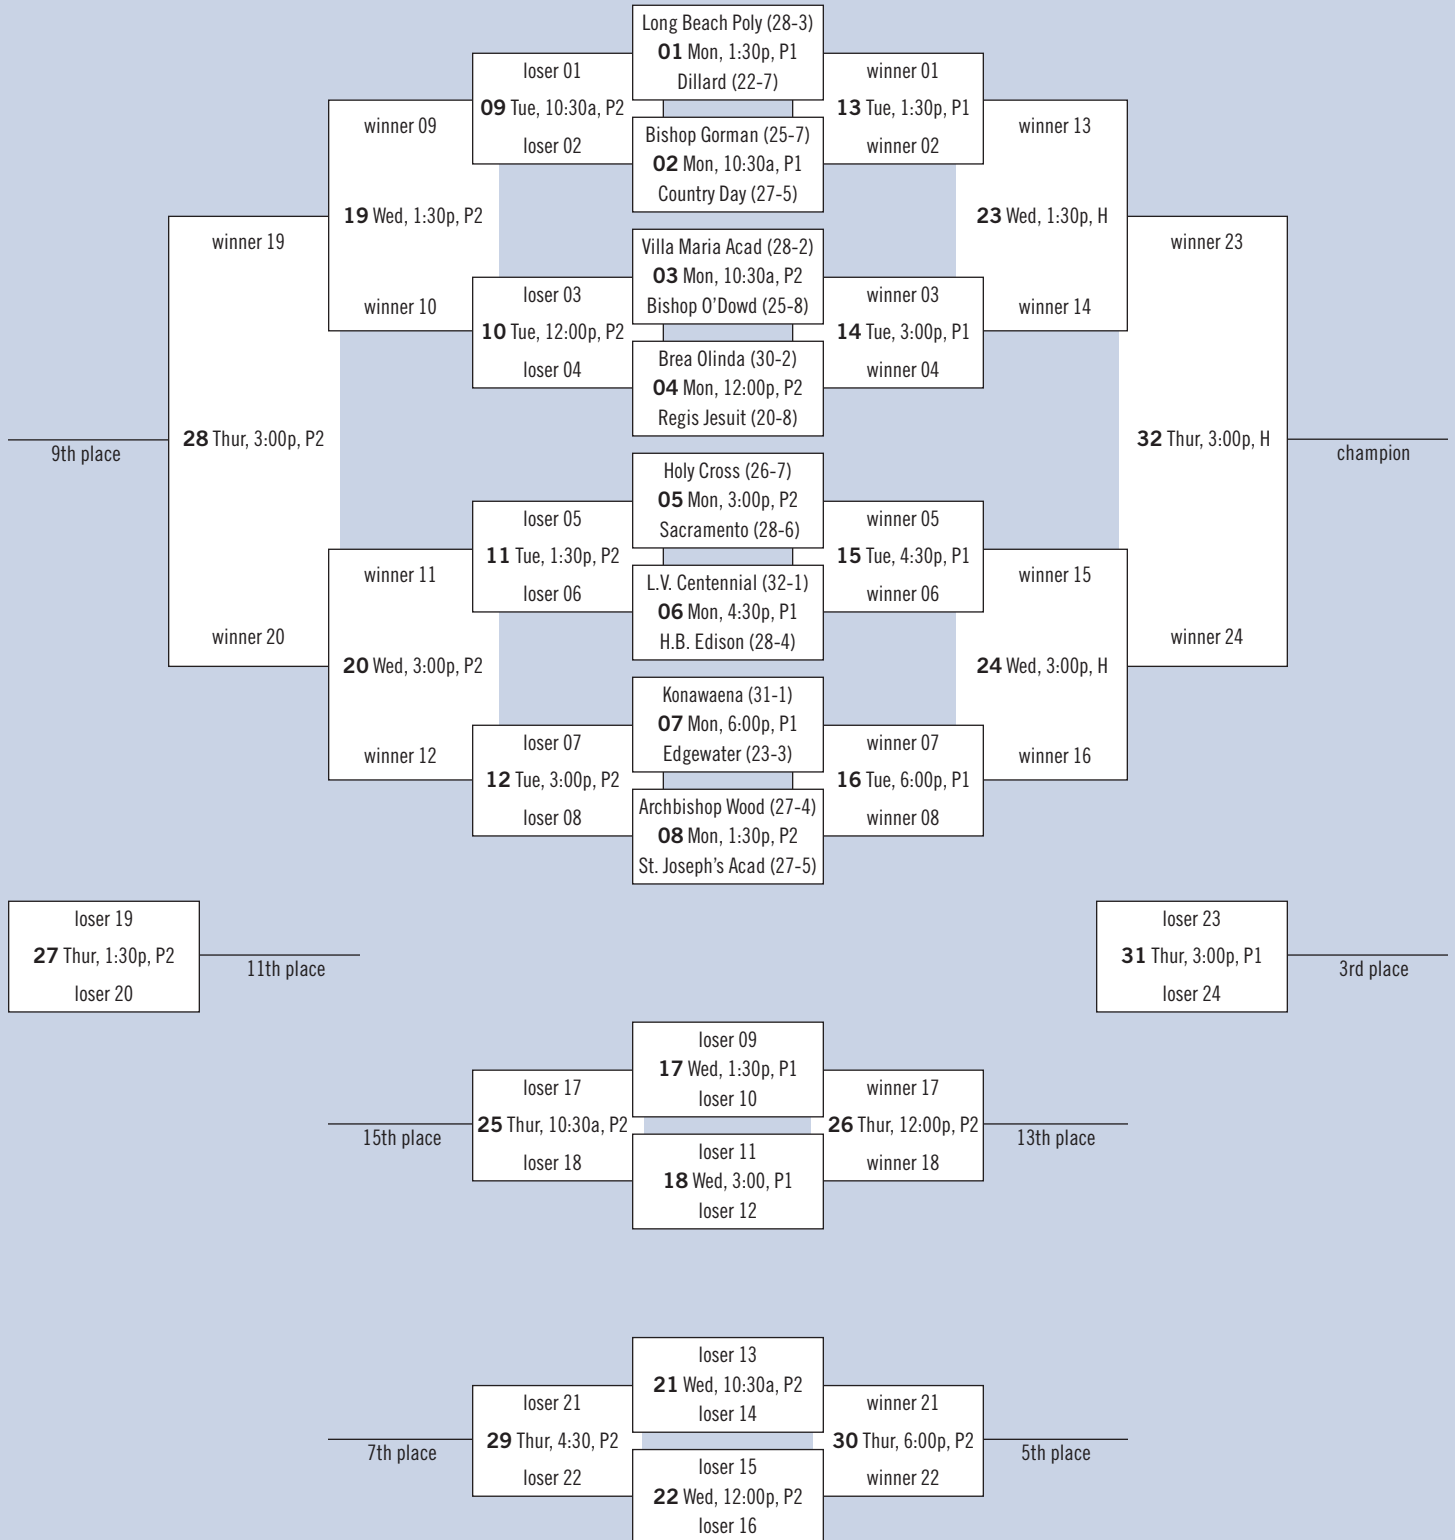

JOHN ANDERSON DIVISION

December 19-22, 2011

Site Legend

H = Hamilton High, P = Perry High

BLACK DIVISION

December 19-22, 2011

Site Legend

B = Basha High, CH = Chandler High, H = Hamilton High, S = Santan Junior High