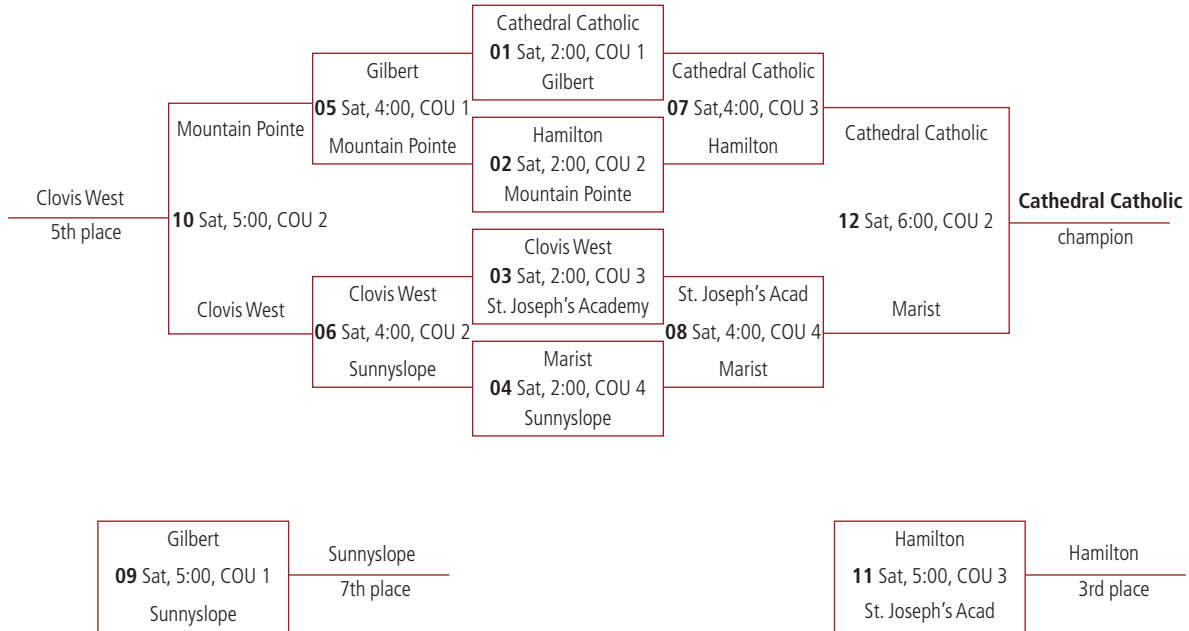

TOC Venues:

COU - Court 1 Complex
HAM - Hamilton High School
PER - Perry High School

PLATINUM

GOLD

TOC Venues:

COU - Court 1 Complex
HAM - Hamilton High School
PER - Perry High School

SILVER

BRONZE

TOC Venues:
 COU - Court 1 Complex
 HAM - Hamilton High School
 PER - Perry High School

DIAMOND

SAPPHIRE

TOC Venues:
 COU - Court 1 Complex
 HAM - Hamilton High School
 PER - Perry High School

RUBY

EMERALD