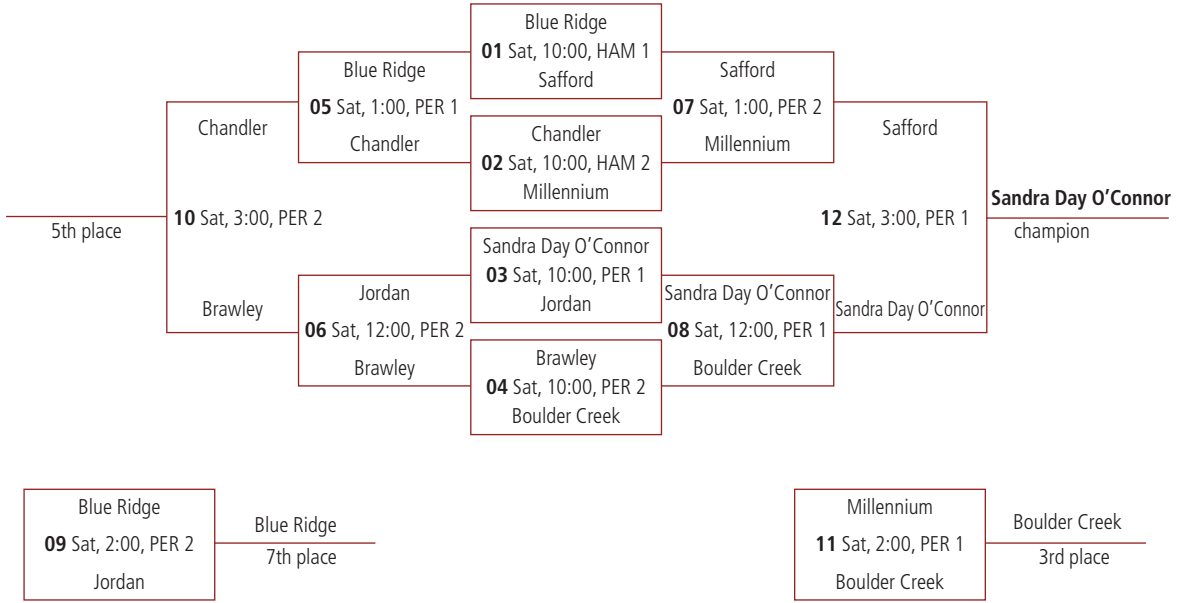

TOC Venues:

COU - Court 1 Complex
HAM - Hamilton High School
PER - Perry High School

PLATINUM

GOLD

TOC Venues:

COU - Court 1 Complex
HAM - Hamilton High School
PER - Perry High School

SILVER

BRONZE

TOC Venues:
 COU - Court 1 Complex
 HAM - Hamilton High School
 PER - Perry High School

DIAMOND

SAPPHIRE

TOC Venues:
 COU - Court 1 Complex
 HAM - Hamilton High School
 PER - Perry High School

RUBY

EMERALD