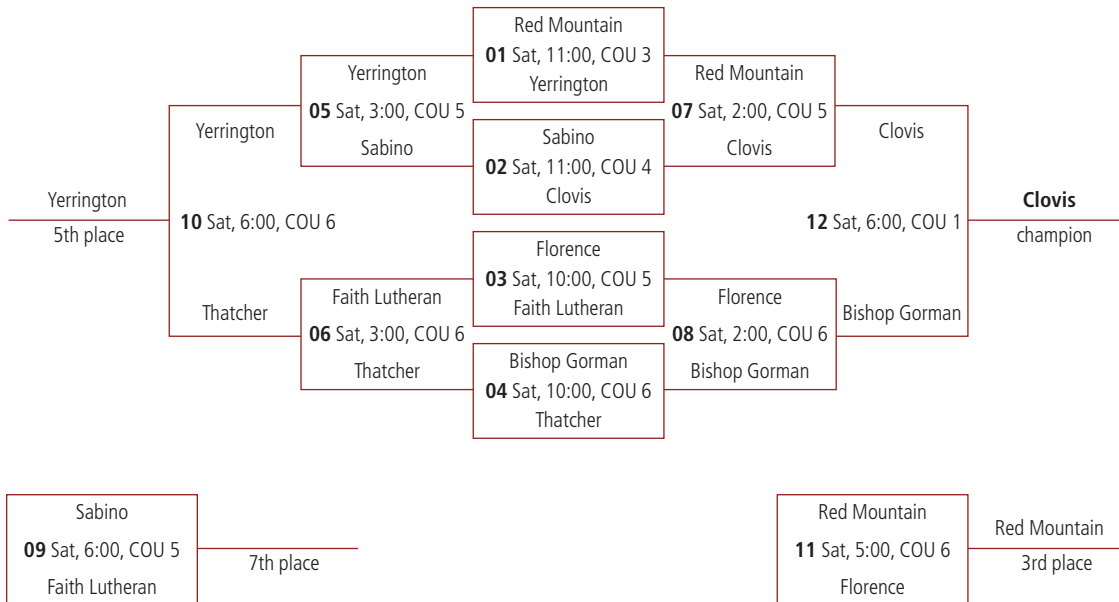

TOC Venues:

COU - Court 1 Complex
HAM - Hamilton High School
PER - Perry High School

PLATINUM

GOLD

TOC Venues:

COU - Court 1 Complex
HAM - Hamilton High School
PER - Perry High School

SILVER

BRONZE

TOC Venues:
 COU - Court 1 Complex
 HAM - Hamilton High School
 PER - Perry High School

DIAMOND

SAPPHIRE

TOC Venues:
 COU - Court 1 Complex
 HAM - Hamilton High School
 PER - Perry High School

RUBY

EMERALD