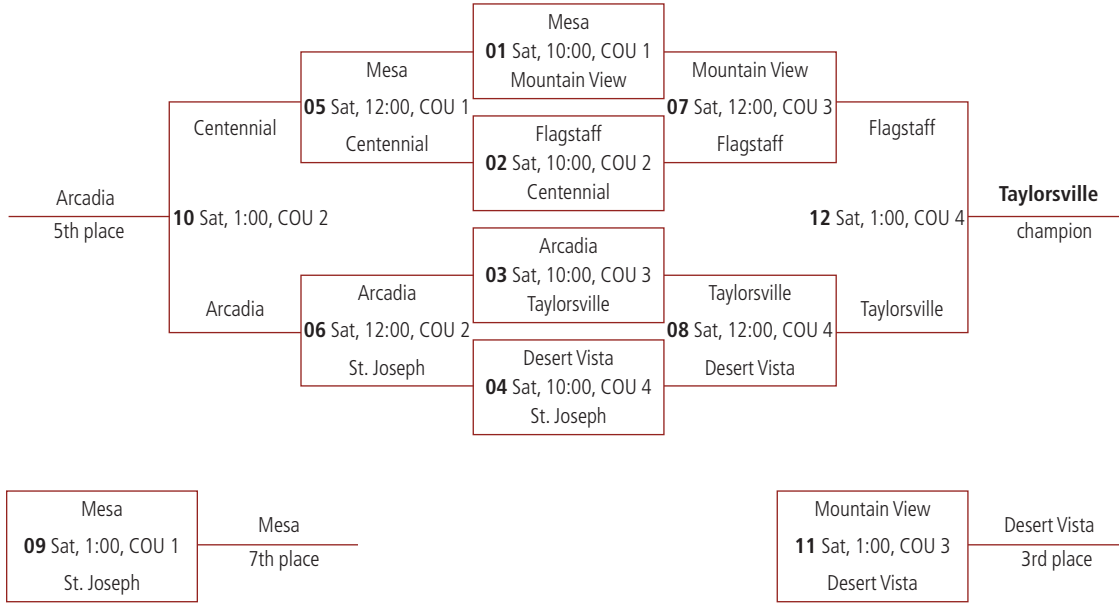

TOC Venues:

COU - Court 1 Complex
HAM - Hamilton High School
PER - Perry High School

PLATINUM

GOLD

TOC Venues:

COU - Court 1 Complex
HAM - Hamilton High School
PER - Perry High School

SILVER

BRONZE

TOC Venues:
 COU - Court 1 Complex
 HAM - Hamilton High School
 PER - Perry High School

DIAMOND

SAPPHIRE

TOC Venues:
 COU - Court 1 Complex
 HAM - Hamilton High School
 PER - Perry High School

RUBY

EMERALD