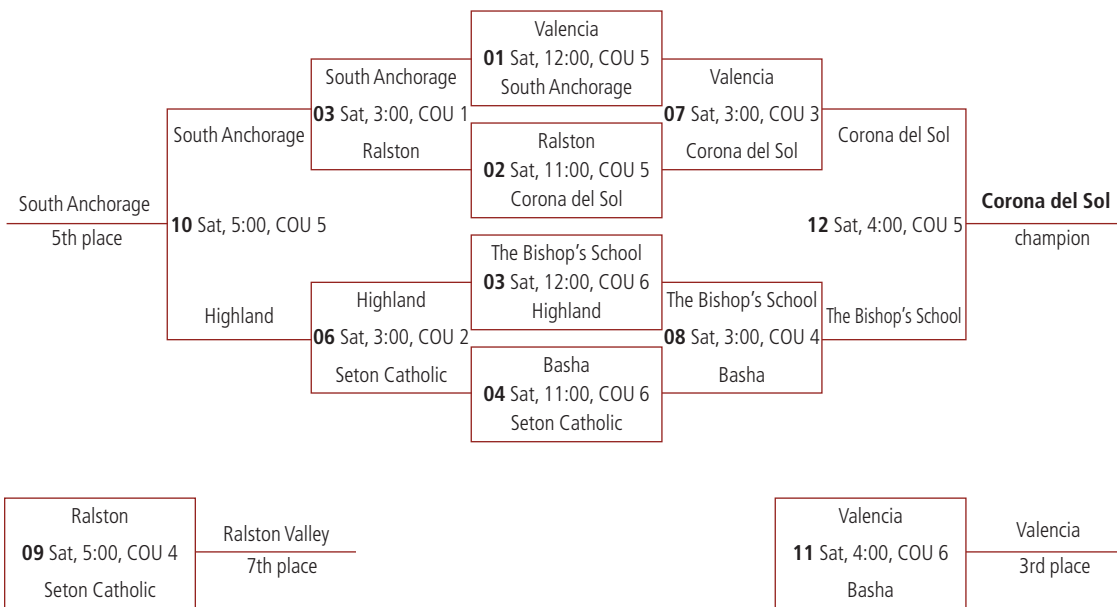

TOC Venues:

COU - Court 1 Complex
HAM - Hamilton High School
PER - Perry High School

PLATINUM

GOLD

TOC Venues:

COU - Court 1 Complex
HAM - Hamilton High School
PER - Perry High School

SILVER

BRONZE

TOC Venues:
 COU - Court 1 Complex
 HAM - Hamilton High School
 PER - Perry High School

DIAMOND

SAPPHIRE

TOC Venues:
 COU - Court 1 Complex
 HAM - Hamilton High School
 PER - Perry High School

RUBY

EMERALD