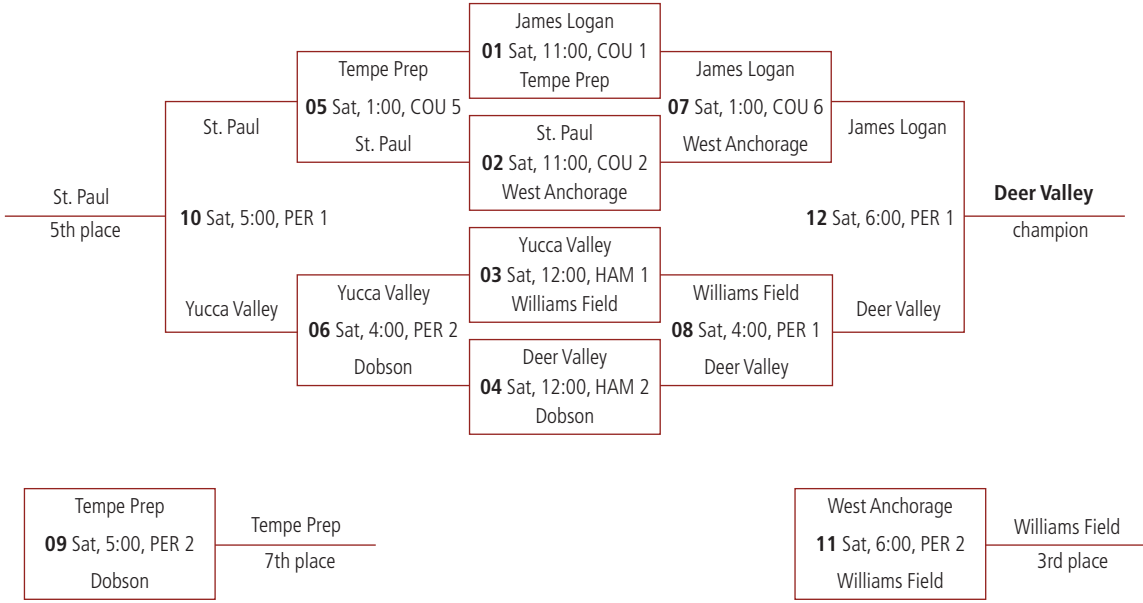

TOC Venues:

COU - Court 1 Complex
HAM - Hamilton High School
PER - Perry High School

PLATINUM

GOLD

TOC Venues:

COU - Court 1 Complex
HAM - Hamilton High School
PER - Perry High School

SILVER

BRONZE

TOC Venues:
 COU - Court 1 Complex
 HAM - Hamilton High School
 PER - Perry High School

DIAMOND

SAPPHIRE

TOC Venues:
 COU - Court 1 Complex
 HAM - Hamilton High School
 PER - Perry High School

RUBY

EMERALD