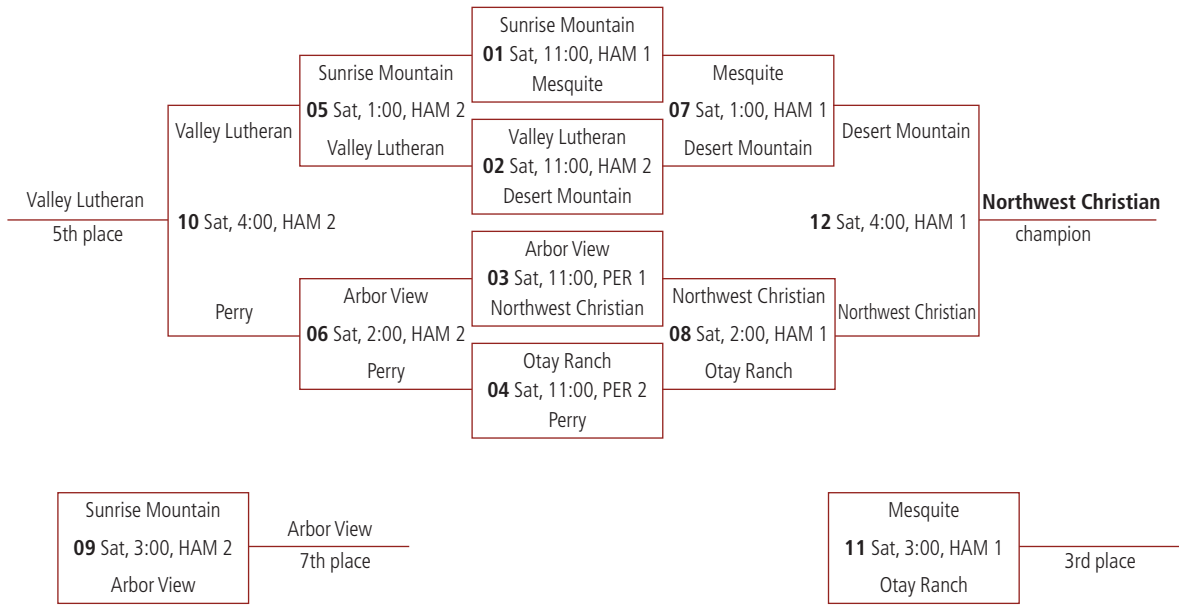

TOC Venues:

COU - Court 1 Complex
HAM - Hamilton High School
PER - Perry High School

PLATINUM

GOLD

TOC Venues:

COU - Court 1 Complex
HAM - Hamilton High School
PER - Perry High School

SILVER

BRONZE

TOC Venues:
 COU - Court 1 Complex
 HAM - Hamilton High School
 PER - Perry High School

DIAMOND

SAPPHIRE

TOC Venues:
 COU - Court 1 Complex
 HAM - Hamilton High School
 PER - Perry High School

RUBY

EMERALD