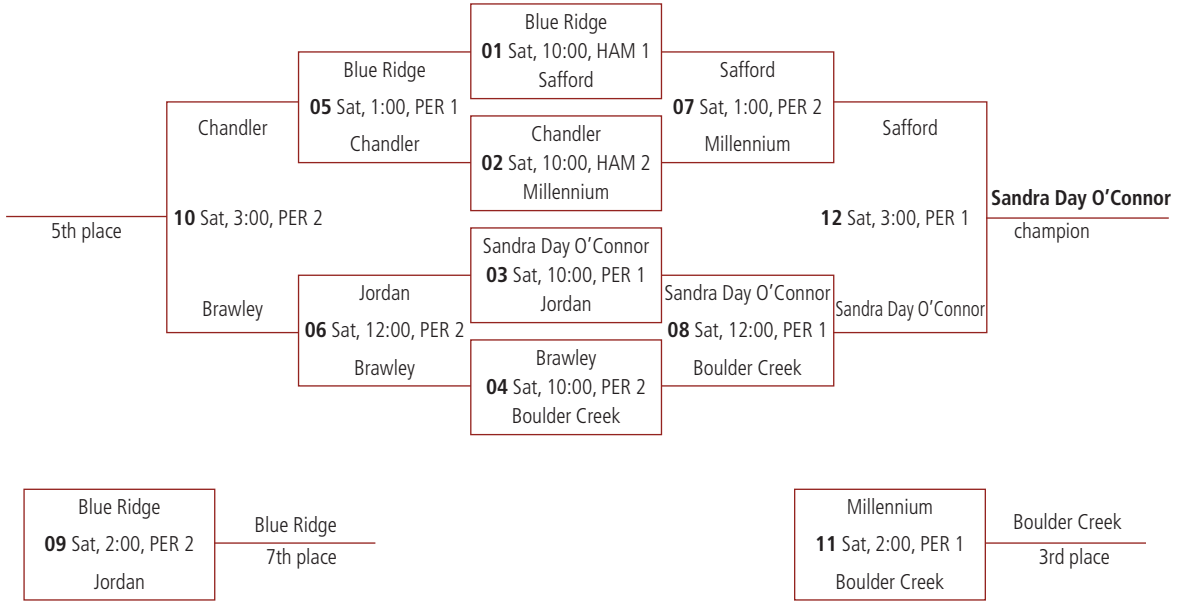

POOL P	Matches		Games		Pool Finish
	W	L	W	L	
Mesquite					
Chandler					
Safford					
Valley Lutheran					

POOLS Q – S

HOME	AWAY	DAY	TIME	VENUE	COURT
James Logan	Dobson	FRI	12:00	PER	1
St. Paul	Show Low	FRI	12:00	PER	2
James Logan	St. Paul	FRI	3:00	PER	1
Dobson	Show Low	FRI	3:00	PER	2
James Logan	Show Low	FRI	4:00	PER	1
Dobson	St. Paul	FRI	4:00	PER	2
Williams Field	Chandler Valley Christian	FRI	2:00	HAM	1
Tempe Prep	Deer Valley	FRI	2:00	HAM	2
Williams Field	Tempe Prep	FRI	5:00	HAM	1
Chandler Valley Christian	Deer Valley	FRI	5:00	HAM	2
Williams Field	Deer Valley	FRI	6:00	HAM	1
Chandler Valley Christian	Tempe Prep	FRI	6:00	HAM	2
West Anchorage	Yucca Valley	FRI	2:00	PER	1
Betty Fairfax	High Tech High	FRI	2:00	PER	2
West Anchorage	Betty Fairfax	FRI	5:00	PER	1
Yucca Valley	High Tech High	FRI	5:00	PER	2
West Anchorage	High Tech High	FRI	6:00	PER	1
Yucca Valley	Betty Fairfax	FRI	6:00	PER	2

POOL S	Matches		Games		Pool Finish
	W	L	W	L	
West Anchorage					
Yucca Valley					
Betty Fairfax					
High Tech High					

TOC Venues:
 COU - Court 1 Complex
 HAM - Hamilton High School
 PER - Perry High School

PLATINUM

GOLD

TOC Venues:
 COU - Court 1 Complex
 HAM - Hamilton High School
 PER - Perry High School

SILVER

BRONZE

TOC Venues:
 COU - Court 1 Complex
 HAM - Hamilton High School
 PER - Perry High School

DIAMOND

SAPPHIRE

TOC Venues:
 COU - Court 1 Complex
 HAM - Hamilton High School
 PER - Perry High School

RUBY

EMERALD