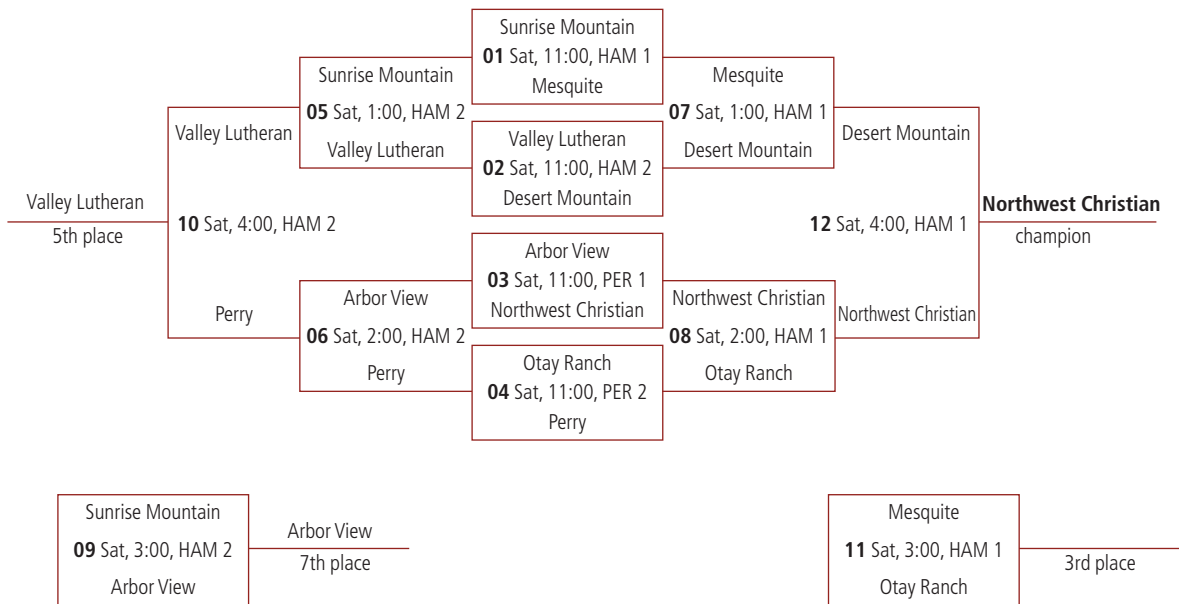

POOL P	Matches		Games		Pool Finish
	W	L	W	L	
Mesquite					
Chandler					
Safford					
Valley Lutheran					

POOLS Q – S

HOME	AWAY	DAY	TIME	VENUE	COURT
James Logan	Dobson	FRI	12:00	PER	1
St. Paul	Show Low	FRI	12:00	PER	2
James Logan	St. Paul	FRI	3:00	PER	1
Dobson	Show Low	FRI	3:00	PER	2
James Logan	Show Low	FRI	4:00	PER	1
Dobson	St. Paul	FRI	4:00	PER	2
Williams Field	Chandler Valley Christian	FRI	2:00	HAM	1
Tempe Prep	Deer Valley	FRI	2:00	HAM	2
Williams Field	Tempe Prep	FRI	5:00	HAM	1
Chandler Valley Christian	Deer Valley	FRI	5:00	HAM	2
Williams Field	Deer Valley	FRI	6:00	HAM	1
Chandler Valley Christian	Tempe Prep	FRI	6:00	HAM	2
West Anchorage	Yucca Valley	FRI	2:00	PER	1
Betty Fairfax	High Tech High	FRI	2:00	PER	2
West Anchorage	Betty Fairfax	FRI	5:00	PER	1
Yucca Valley	High Tech High	FRI	5:00	PER	2
West Anchorage	High Tech High	FRI	6:00	PER	1
Yucca Valley	Betty Fairfax	FRI	6:00	PER	2

POOL S	Matches		Games		Pool Finish
	W	L	W	L	
West Anchorage					
Yucca Valley					
Betty Fairfax					
High Tech High					

TOC Venues:
 COU - Court 1 Complex
 HAM - Hamilton High School
 PER - Perry High School

PLATINUM

GOLD

TOC Venues:
 COU - Court 1 Complex
 HAM - Hamilton High School
 PER - Perry High School

SILVER

BRONZE

TOC Venues:
 COU - Court 1 Complex
 HAM - Hamilton High School
 PER - Perry High School

DIAMOND

SAPPHIRE

TOC Venues:
 COU - Court 1 Complex
 HAM - Hamilton High School
 PER - Perry High School

RUBY

EMERALD