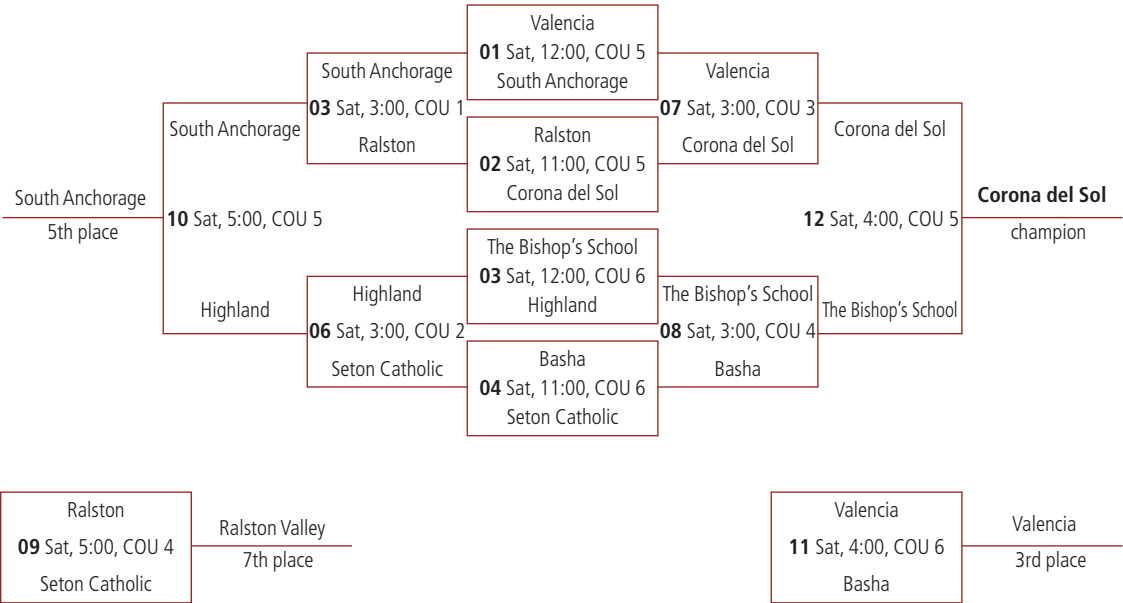

POOL P	Matches		Games		Pool Finish
	W	L	W	L	
Mesquite					
Chandler					
Safford					
Valley Lutheran					

POOLS Q – S

HOME	AWAY	DAY	TIME	VENUE	COURT
James Logan	Dobson	FRI	12:00	PER	1
St. Paul	Show Low	FRI	12:00	PER	2
James Logan	St. Paul	FRI	3:00	PER	1
Dobson	Show Low	FRI	3:00	PER	2
James Logan	Show Low	FRI	4:00	PER	1
Dobson	St. Paul	FRI	4:00	PER	2
Williams Field	Chandler Valley Christian	FRI	2:00	HAM	1
Tempe Prep	Deer Valley	FRI	2:00	HAM	2
Williams Field	Tempe Prep	FRI	5:00	HAM	1
Chandler Valley Christian	Deer Valley	FRI	5:00	HAM	2
Williams Field	Deer Valley	FRI	6:00	HAM	1
Chandler Valley Christian	Tempe Prep	FRI	6:00	HAM	2
West Anchorage	Yucca Valley	FRI	2:00	PER	1
Betty Fairfax	High Tech High	FRI	2:00	PER	2
West Anchorage	Betty Fairfax	FRI	5:00	PER	1
Yucca Valley	High Tech High	FRI	5:00	PER	2
West Anchorage	High Tech High	FRI	6:00	PER	1
Yucca Valley	Betty Fairfax	FRI	6:00	PER	2

TOC Venues:

COU - Court 1 Complex
 HAM - Hamilton High School
 PER - Perry High School

POOL Q	Matches		Games		Pool Finish
	W	L	W	L	
James Logan					
Dobson					
St. Paul					
Show Low					

POOL R	Matches		Games		Pool Finish
	W	L	W	L	
Williams Field					
Chandler Valley Christian					
Tempe Prep					
Deer Valley					

POOL S	Matches		Games		Pool Finish
	W	L	W	L	
West Anchorage					
Yucca Valley					
Betty Fairfax					
High Tech High					

TOC Venues:
 COU - Court 1 Complex
 HAM - Hamilton High School
 PER - Perry High School

PLATINUM

GOLD

TOC Venues:
 COU - Court 1 Complex
 HAM - Hamilton High School
 PER - Perry High School

SILVER

BRONZE

TOC Venues:
 COU - Court 1 Complex
 HAM - Hamilton High School
 PER - Perry High School

DIAMOND