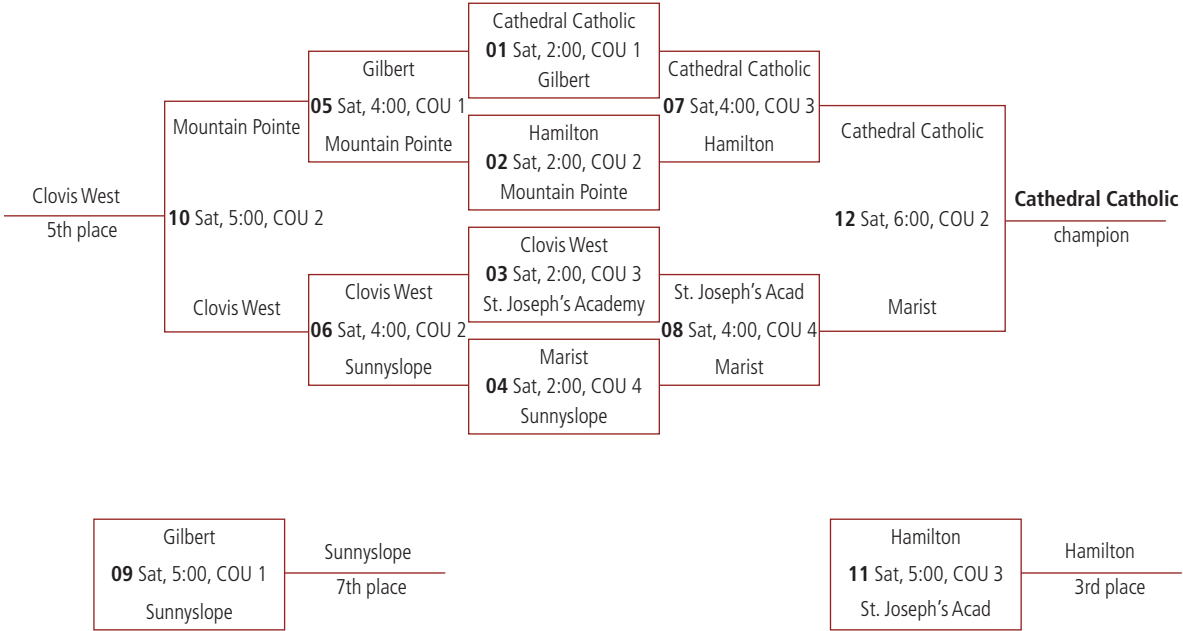

POOL P	Matches		Games		Pool Finish
	W	L	W	L	
Mesquite					
Chandler					
Safford					
Valley Lutheran					

POOLS Q – S

HOME	AWAY	DAY	TIME	VENUE	COURT
James Logan	Dobson	FRI	12:00	PER	1
St. Paul	Show Low	FRI	12:00	PER	2
James Logan	St. Paul	FRI	3:00	PER	1
Dobson	Show Low	FRI	3:00	PER	2
James Logan	Show Low	FRI	4:00	PER	1
Dobson	St. Paul	FRI	4:00	PER	2
Williams Field	Chandler Valley Christian	FRI	2:00	HAM	1
Tempe Prep	Deer Valley	FRI	2:00	HAM	2
Williams Field	Tempe Prep	FRI	5:00	HAM	1
Chandler Valley Christian	Deer Valley	FRI	5:00	HAM	2
Williams Field	Deer Valley	FRI	6:00	HAM	1
Chandler Valley Christian	Tempe Prep	FRI	6:00	HAM	2
West Anchorage	Yucca Valley	FRI	2:00	PER	1
Betty Fairfax	High Tech High	FRI	2:00	PER	2
West Anchorage	Betty Fairfax	FRI	5:00	PER	1
Yucca Valley	High Tech High	FRI	5:00	PER	2
West Anchorage	High Tech High	FRI	6:00	PER	1
Yucca Valley	Betty Fairfax	FRI	6:00	PER	2

TOC Venues:

COU - Court 1 Complex
 HAM - Hamilton High School
 PER - Perry High School

POOL Q	Matches		Games		Pool Finish
	W	L	W	L	
James Logan					
Dobson					
St. Paul					
Show Low					

POOL R	Matches		Games		Pool Finish
	W	L	W	L	
Williams Field					
Chandler Valley Christian					
Tempe Prep					
Deer Valley					

POOL S	Matches		Games		Pool Finish
	W	L	W	L	
West Anchorage					
Yucca Valley					
Betty Fairfax					
High Tech High					

TOC Venues:
 COU - Court 1 Complex
 HAM - Hamilton High School
 PER - Perry High School

PLATINUM

GOLD

TOC Venues:
 COU - Court 1 Complex
 HAM - Hamilton High School
 PER - Perry High School

SILVER

BRONZE

TOC Venues:
 COU - Court 1 Complex
 HAM - Hamilton High School
 PER - Perry High School

DIAMOND