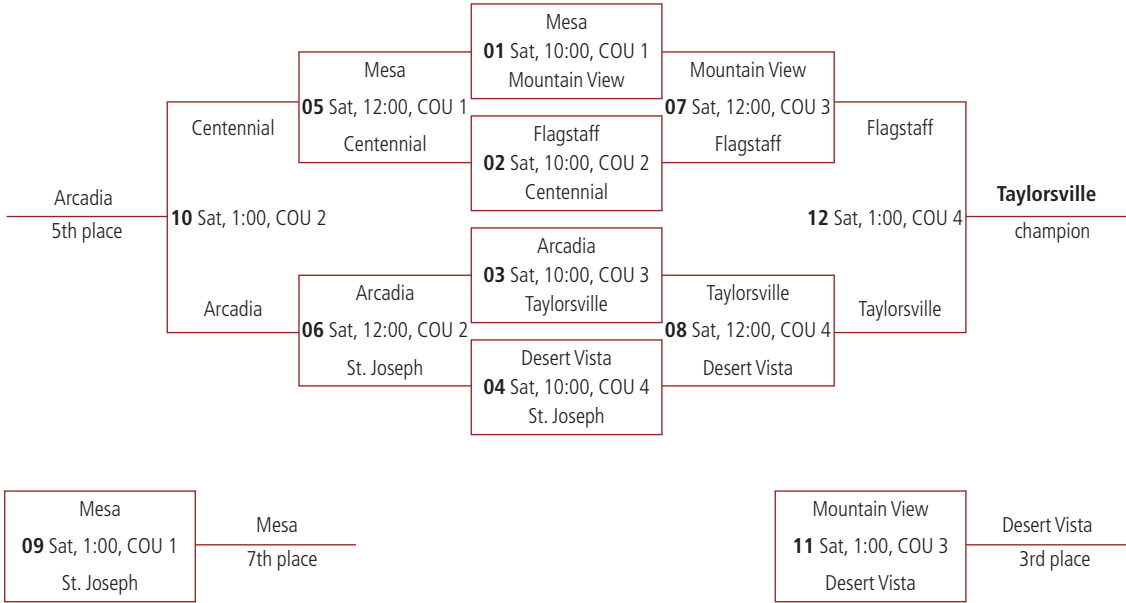

TOC Venues:

COU - Court 1 Complex
 HAM - Hamilton High School
 PER - Perry High School

POOL Q	Matches		Games		Pool Finish
	W	L	W	L	
James Logan					
Dobson					
St. Paul					
Show Low					

POOL R	Matches		Games		Pool Finish
	W	L	W	L	
Williams Field					
Chandler Valley Christian					
Tempe Prep					
Deer Valley					

POOL S	Matches		Games		Pool Finish
	W	L	W	L	
West Anchorage					
Yucca Valley					
Betty Fairfax					
High Tech High					

TOC Venues:
 COU - Court 1 Complex
 HAM - Hamilton High School
 PER - Perry High School

PLATINUM

GOLD

TOC Venues:
 COU - Court 1 Complex
 HAM - Hamilton High School
 PER - Perry High School

SILVER

BRONZE

TOC Venues:
 COU - Court 1 Complex
 HAM - Hamilton High School
 PER - Perry High School

DIAMOND

SAPPHIRE

TOC Venues:
 COU - Court 1 Complex
 HAM - Hamilton High School
 PER - Perry High School

RUBY

EMERALD