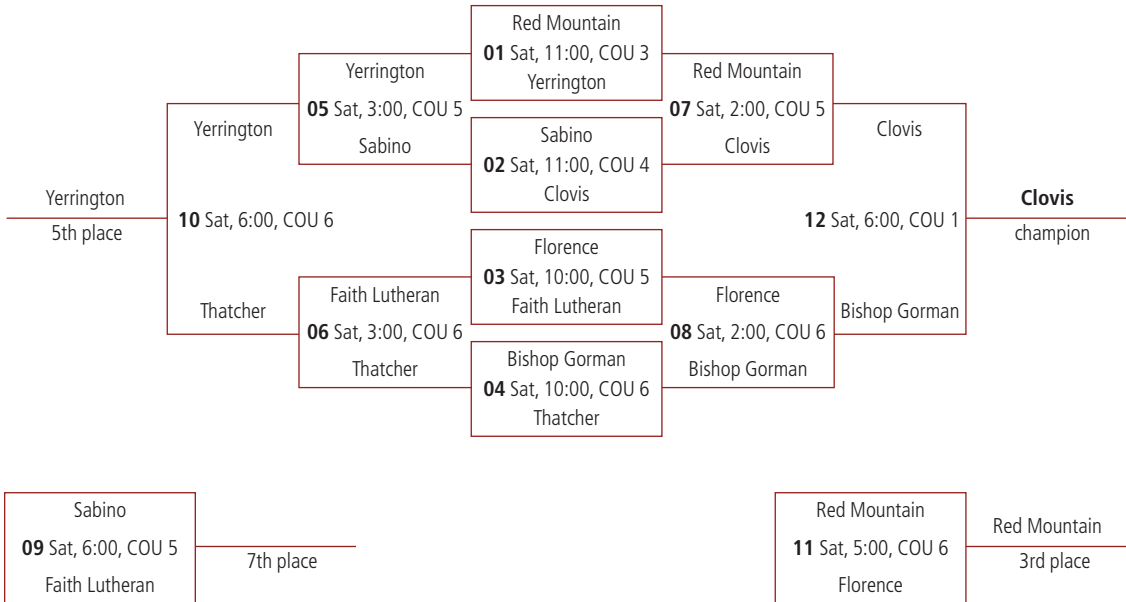

POOL P	Matches		Games		Pool Finish
	W	L	W	L	
Mesquite					
Chandler					
Safford					
Valley Lutheran					

POOLS Q – S

HOME	AWAY	DAY	TIME	VENUE	COURT
James Logan	Dobson	FRI	12:00	PER	1
St. Paul	Show Low	FRI	12:00	PER	2
James Logan	St. Paul	FRI	3:00	PER	1
Dobson	Show Low	FRI	3:00	PER	2
James Logan	Show Low	FRI	4:00	PER	1
Dobson	St. Paul	FRI	4:00	PER	2
Williams Field	Chandler Valley Christian	FRI	2:00	HAM	1
Tempe Prep	Deer Valley	FRI	2:00	HAM	2
Williams Field	Tempe Prep	FRI	5:00	HAM	1
Chandler Valley Christian	Deer Valley	FRI	5:00	HAM	2
Williams Field	Deer Valley	FRI	6:00	HAM	1
Chandler Valley Christian	Tempe Prep	FRI	6:00	HAM	2
West Anchorage	Yucca Valley	FRI	2:00	PER	1
Betty Fairfax	High Tech High	FRI	2:00	PER	2
West Anchorage	Betty Fairfax	FRI	5:00	PER	1
Yucca Valley	High Tech High	FRI	5:00	PER	2
West Anchorage	High Tech High	FRI	6:00	PER	1
Yucca Valley	Betty Fairfax	FRI	6:00	PER	2

POOL S	Matches		Games		Pool Finish
	W	L	W	L	
West Anchorage					
Yucca Valley					
Betty Fairfax					
High Tech High					

TOC Venues:
 COU - Court 1 Complex
 HAM - Hamilton High School
 PER - Perry High School

PLATINUM

GOLD

TOC Venues:
 COU - Court 1 Complex
 HAM - Hamilton High School
 PER - Perry High School

SILVER

BRONZE

TOC Venues:
 COU - Court 1 Complex
 HAM - Hamilton High School
 PER - Perry High School

DIAMOND

SAPPHIRE

TOC Venues:
 COU - Court 1 Complex
 HAM - Hamilton High School
 PER - Perry High School

RUBY

EMERALD