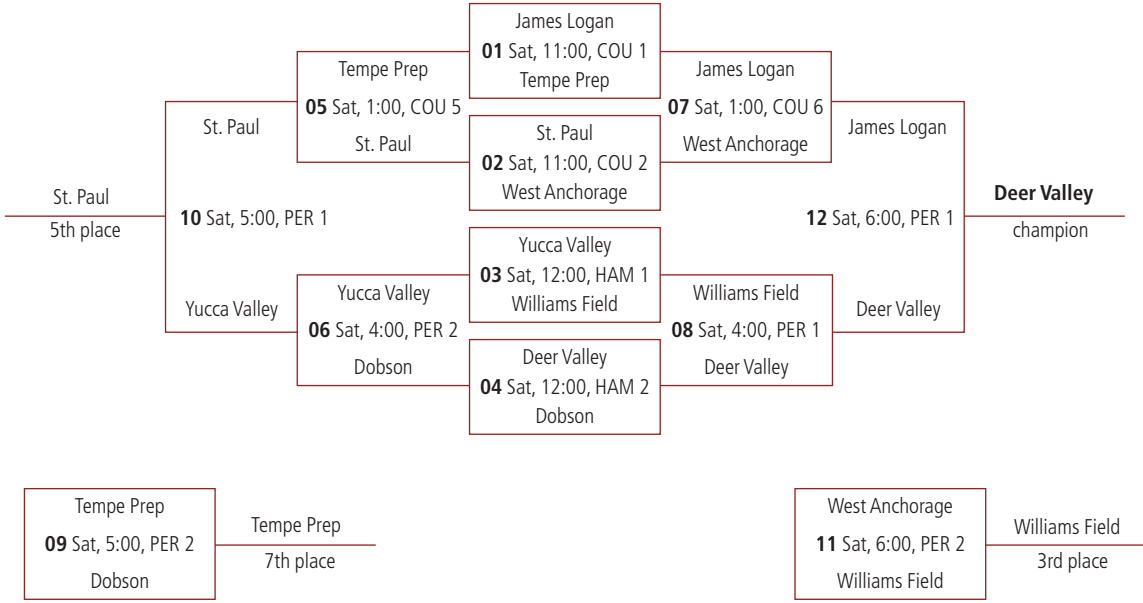

POOL P	Matches		Games		Pool Finish
	W	L	W	L	
Mesquite					
Chandler					
Safford					
Valley Lutheran					

POOLS Q – S

HOME	AWAY	DAY	TIME	VENUE	COURT
James Logan	Dobson	FRI	12:00	PER	1
St. Paul	Show Low	FRI	12:00	PER	2
James Logan	St. Paul	FRI	3:00	PER	1
Dobson	Show Low	FRI	3:00	PER	2
James Logan	Show Low	FRI	4:00	PER	1
Dobson	St. Paul	FRI	4:00	PER	2
Williams Field	Chandler Valley Christian	FRI	2:00	HAM	1
Tempe Prep	Deer Valley	FRI	2:00	HAM	2
Williams Field	Tempe Prep	FRI	5:00	HAM	1
Chandler Valley Christian	Deer Valley	FRI	5:00	HAM	2
Williams Field	Deer Valley	FRI	6:00	HAM	1
Chandler Valley Christian	Tempe Prep	FRI	6:00	HAM	2
West Anchorage	Yucca Valley	FRI	2:00	PER	1
Betty Fairfax	High Tech High	FRI	2:00	PER	2
West Anchorage	Betty Fairfax	FRI	5:00	PER	1
Yucca Valley	High Tech High	FRI	5:00	PER	2
West Anchorage	High Tech High	FRI	6:00	PER	1
Yucca Valley	Betty Fairfax	FRI	6:00	PER	2

POOL S	Matches		Games		Pool Finish
	W	L	W	L	
West Anchorage					
Yucca Valley					
Betty Fairfax					
High Tech High					

TOC Venues:
 COU - Court 1 Complex
 HAM - Hamilton High School
 PER - Perry High School

PLATINUM

GOLD

TOC Venues:
 COU - Court 1 Complex
 HAM - Hamilton High School
 PER - Perry High School

SILVER

BRONZE

TOC Venues:
 COU - Court 1 Complex
 HAM - Hamilton High School
 PER - Perry High School

DIAMOND

SAPPHIRE

TOC Venues:
 COU - Court 1 Complex
 HAM - Hamilton High School
 PER - Perry High School

RUBY

EMERALD