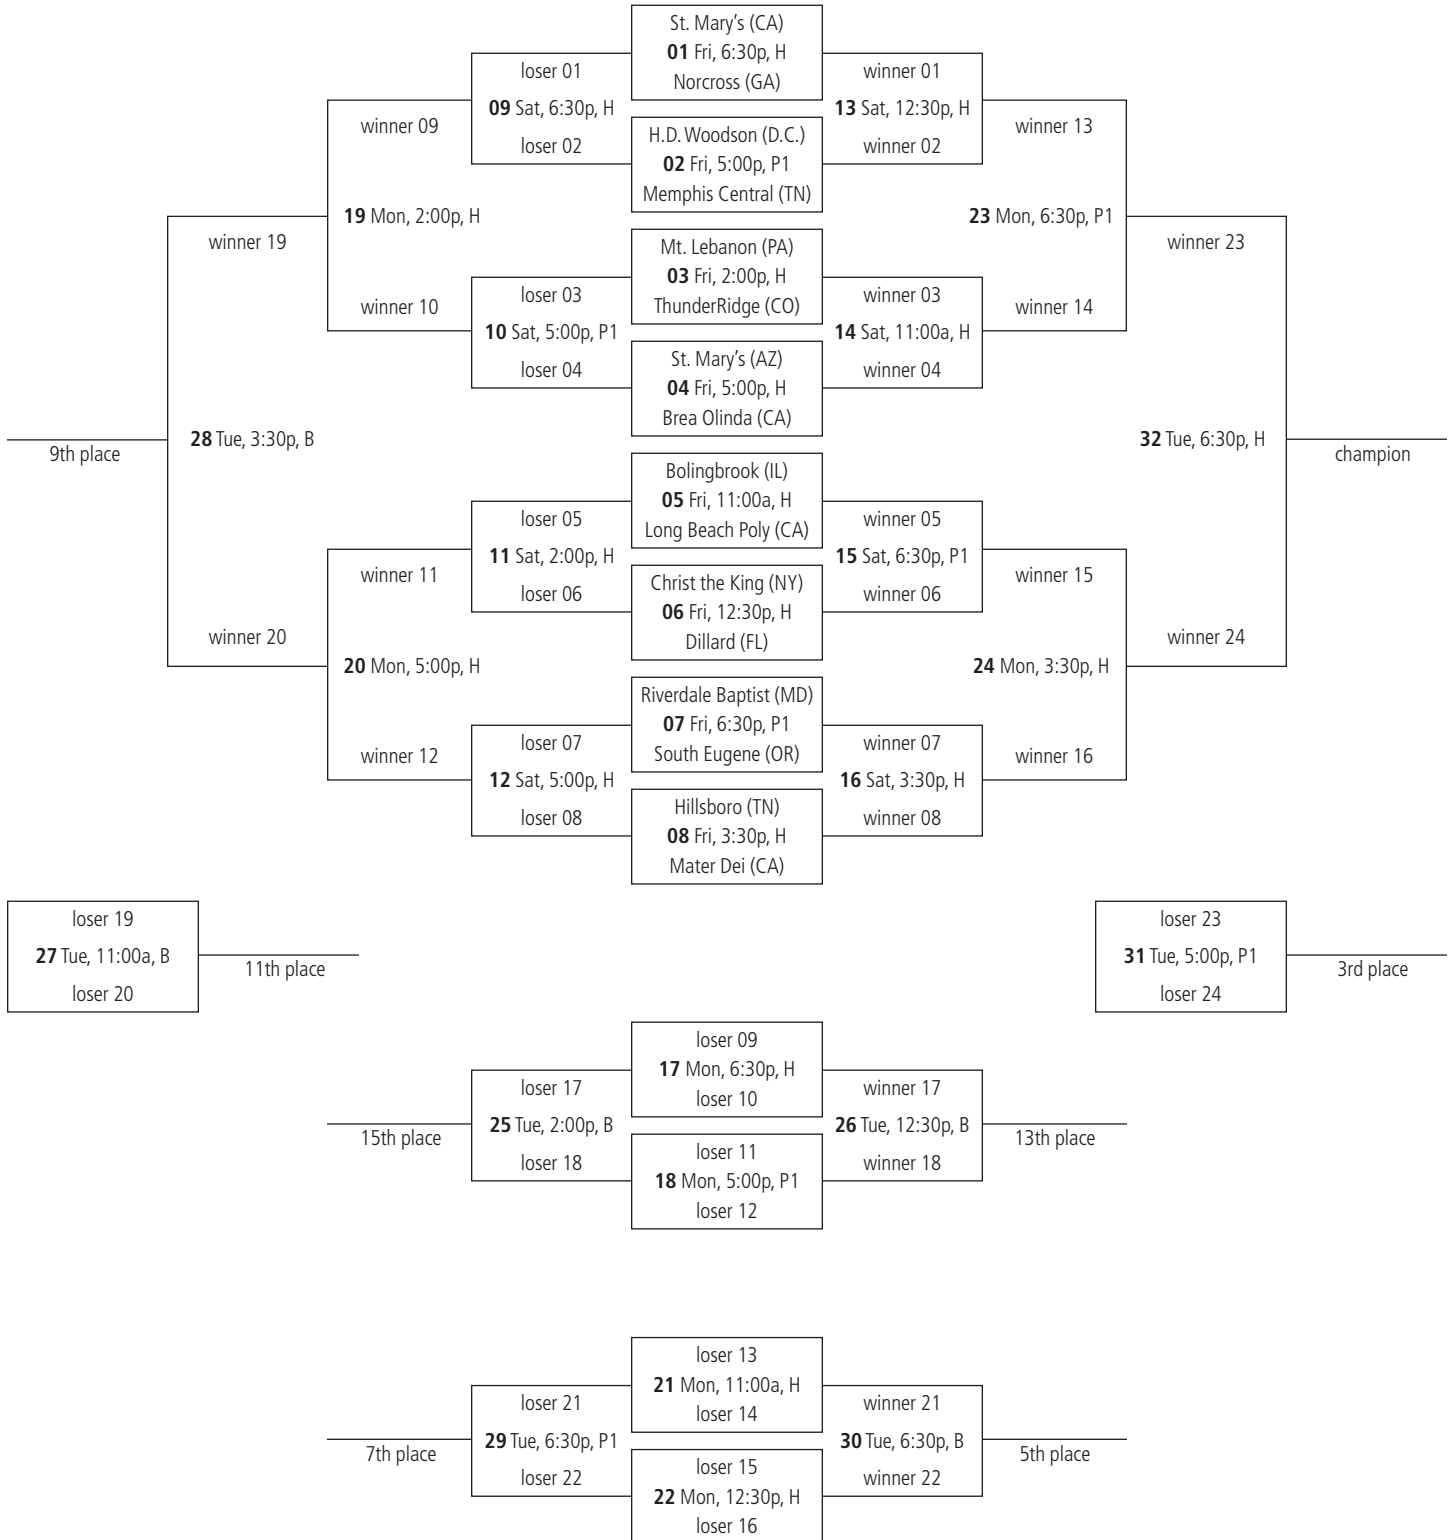

JOE SMITH DIVISION

December 18-22, 2009

Site Legend

B = Basha High, C = Chandler High, H = Hamilton High, P = Perry High,
S = SanTan K-8 School, W = Willis Junior High

TENTATIVE