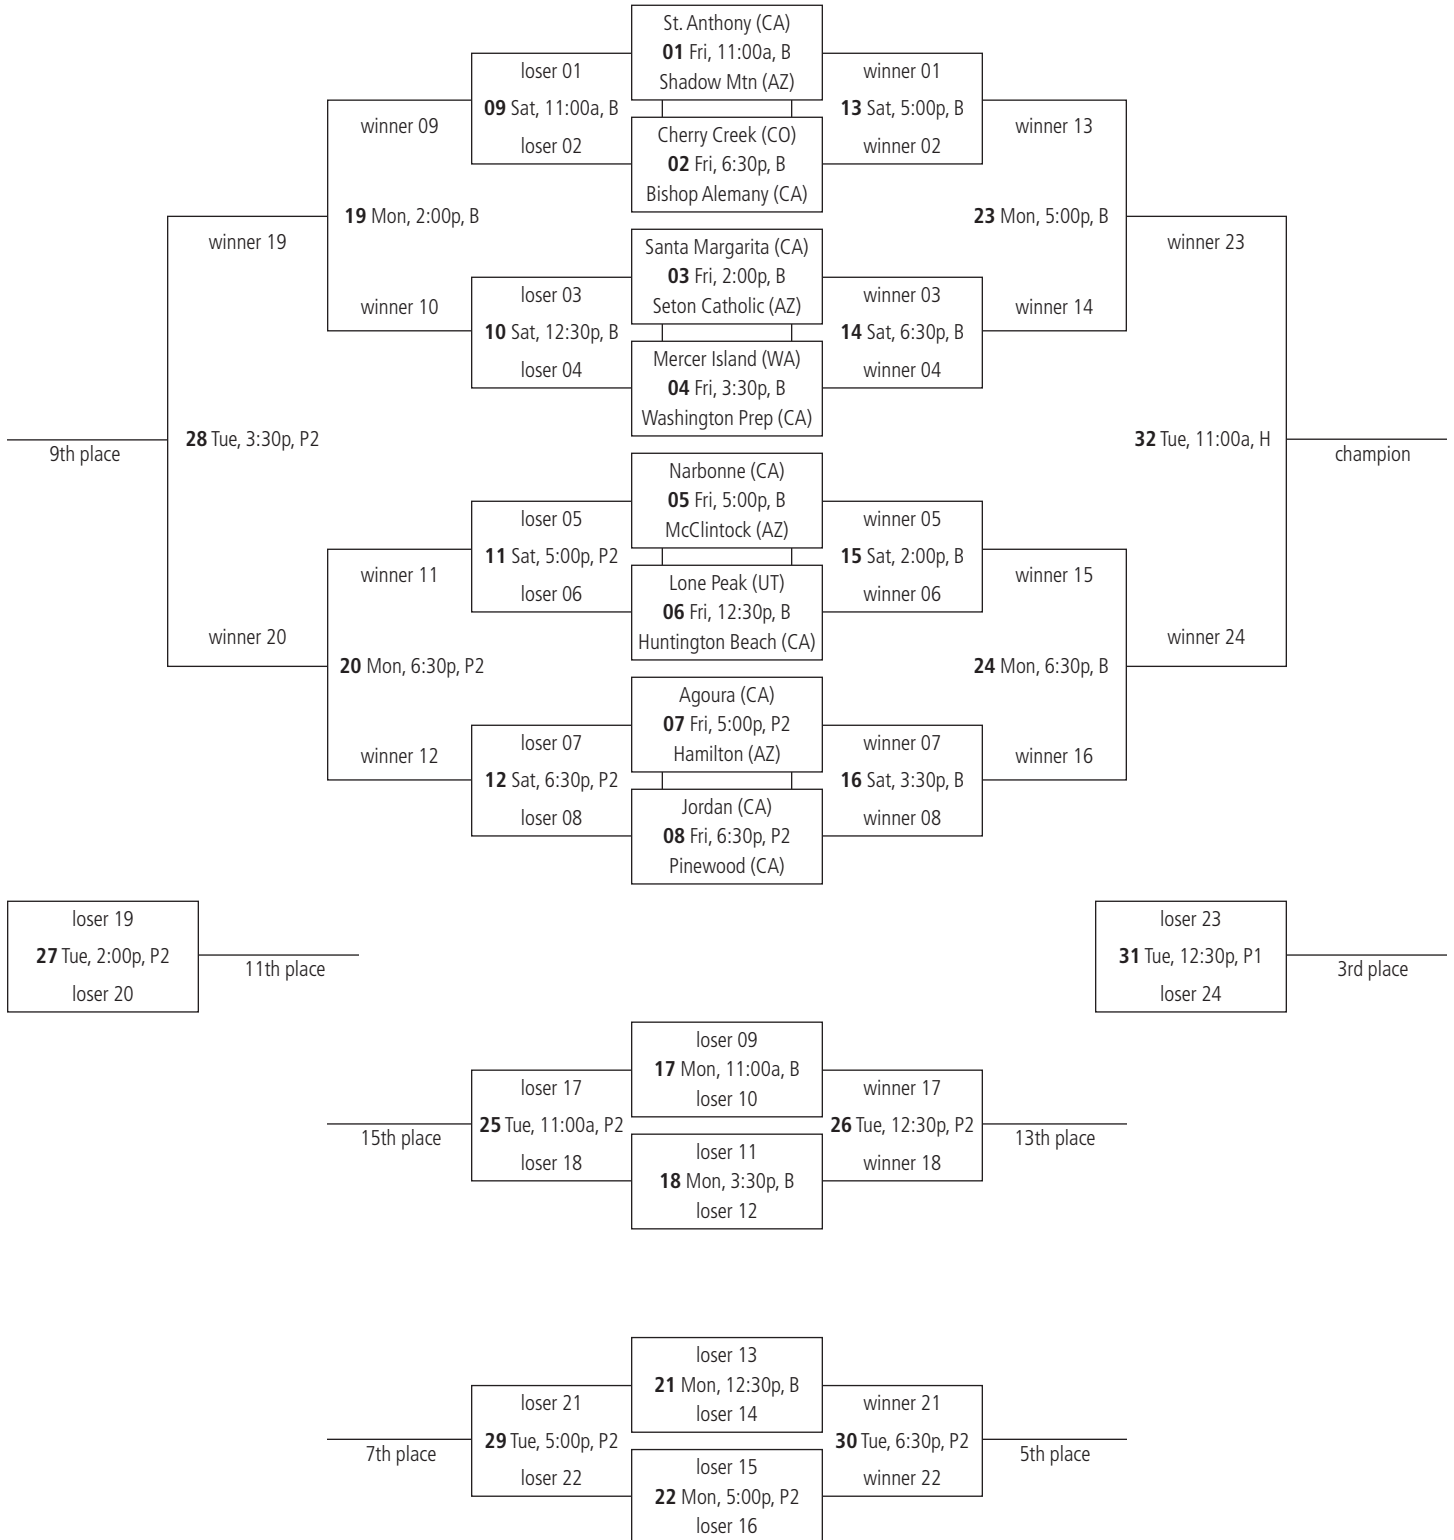

# JOHN ANDERSON DIVISION

December 18-22, 2009

## Site Legend

B = Basha High, C = Chandler High, H = Hamilton High, P = Perry High,  
S = SanTan K-8 School, W = Willis Junior High

TENTATIVE

# MIKE DESPER DIVISION

December 18-22, 2009