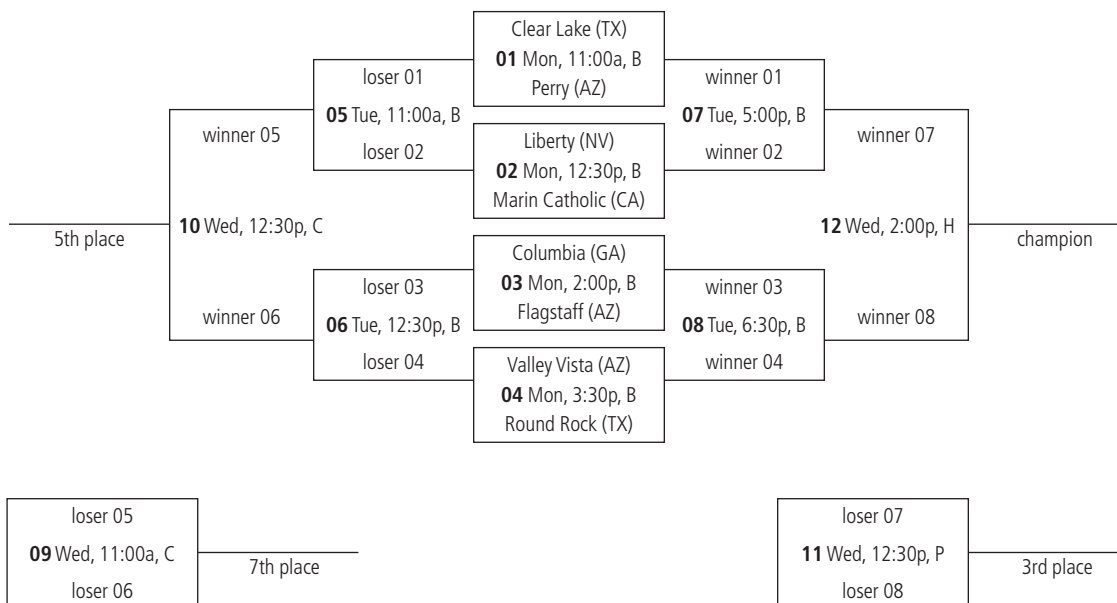

# ORANGE DIVISION

December 28-30, 2009

# PURPLE DIVISION

December 28-30, 2009

### Site Legend

- C = Chandler High School
- H = Hamilton High School
- P = Perry High School

# RED DIVISION

December 28-30, 2009