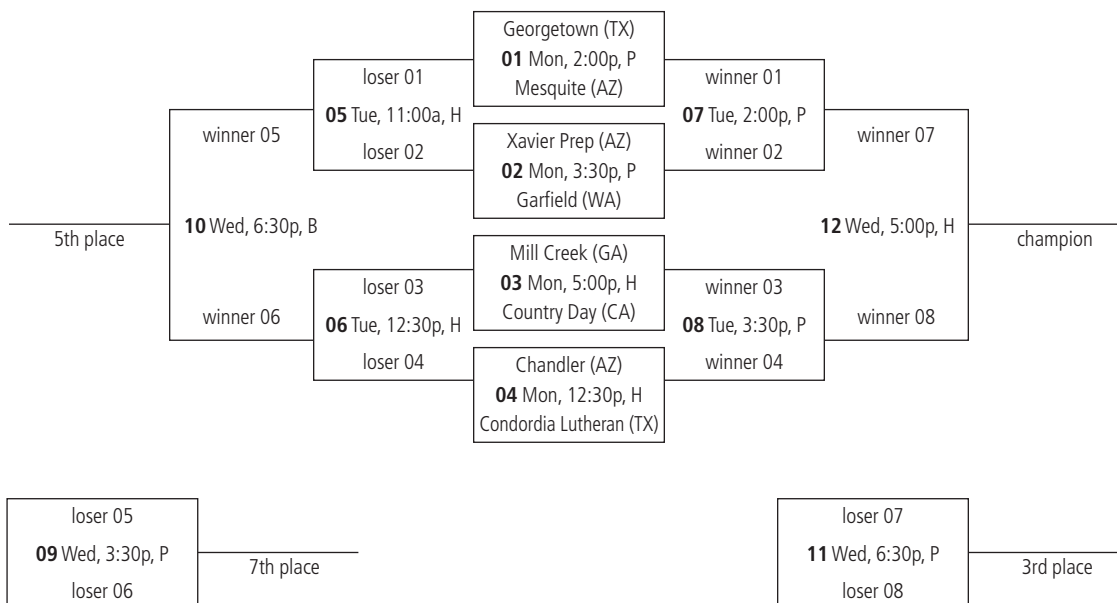

ORANGE DIVISION

December 28-30, 2009