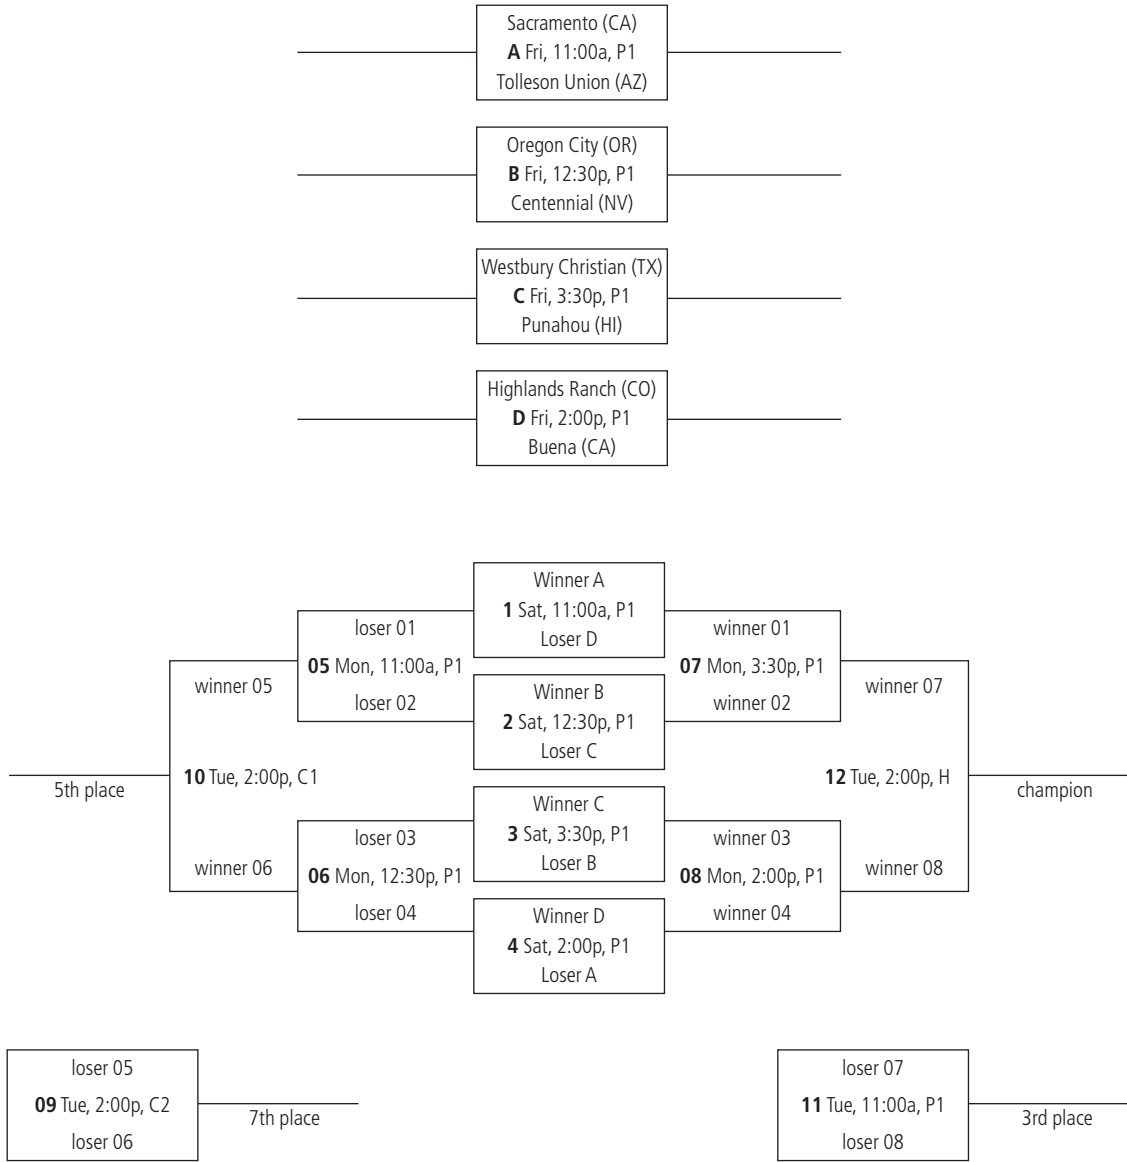

MIKE DESPER DIVISION

December 18-22, 2009

Site Legend

B = Basha High, C = Chandler High, H = Hamilton High, P = Perry High,
S = SanTan K-8 School, W = Willis Junior High

TENTATIVE