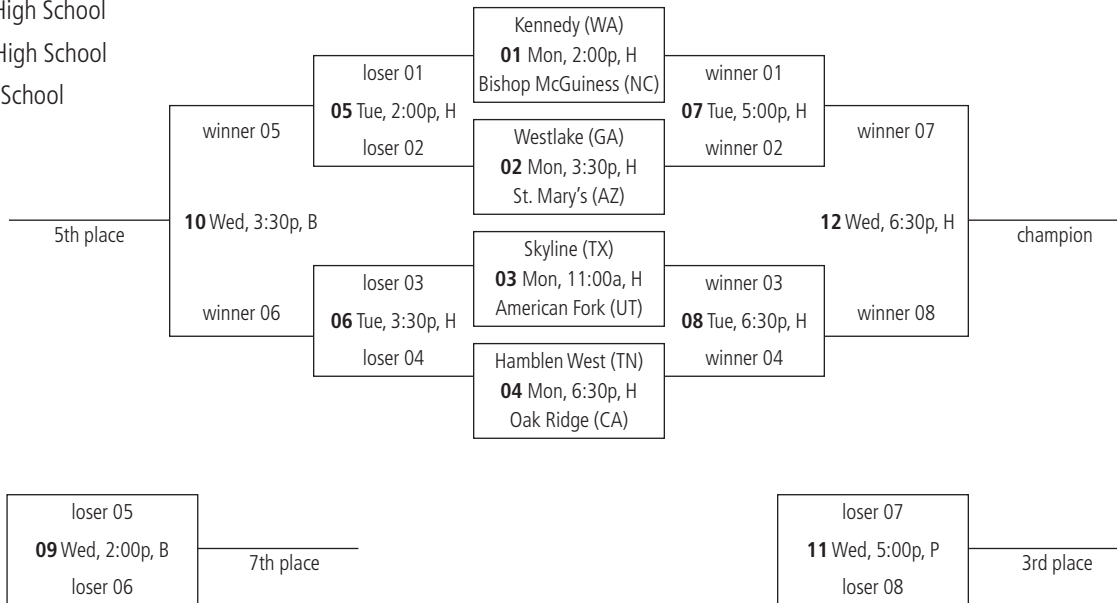

## Site Legend

B = Basha High, C = Chandler High, H = Hamilton High, P = Perry High,  
S = SanTan K-8 School, W = Willis Junior High

# TENTATIVE

### Site Legend

- C = Chandler High School
- H = Hamilton High School
- P = Perry High School