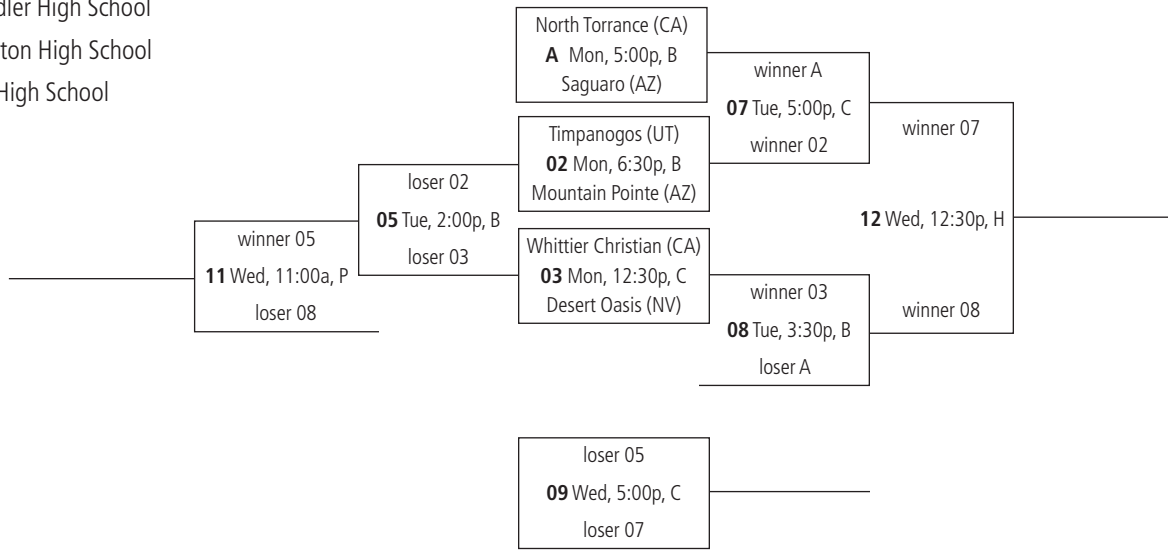

SILVER DIVISION

December 28-30, 2009

Site Legend

- C = Chandler High School
- H = Hamilton High School
- P = Perry High School