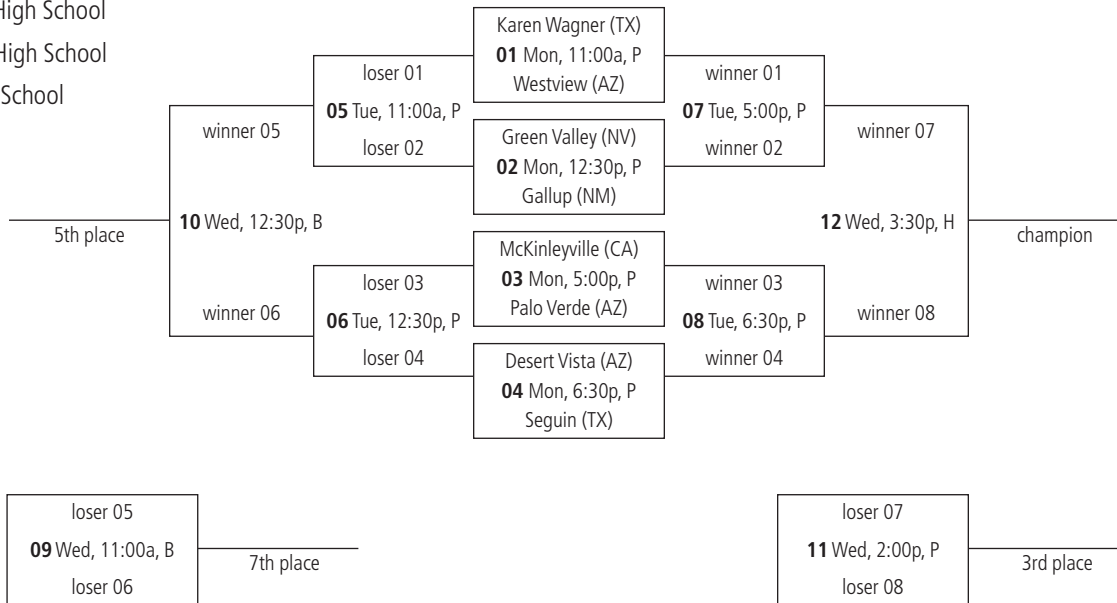

PURPLE DIVISION

December 28-30, 2009

Site Legend

- C = Chandler High School
- H = Hamilton High School
- P = Perry High School