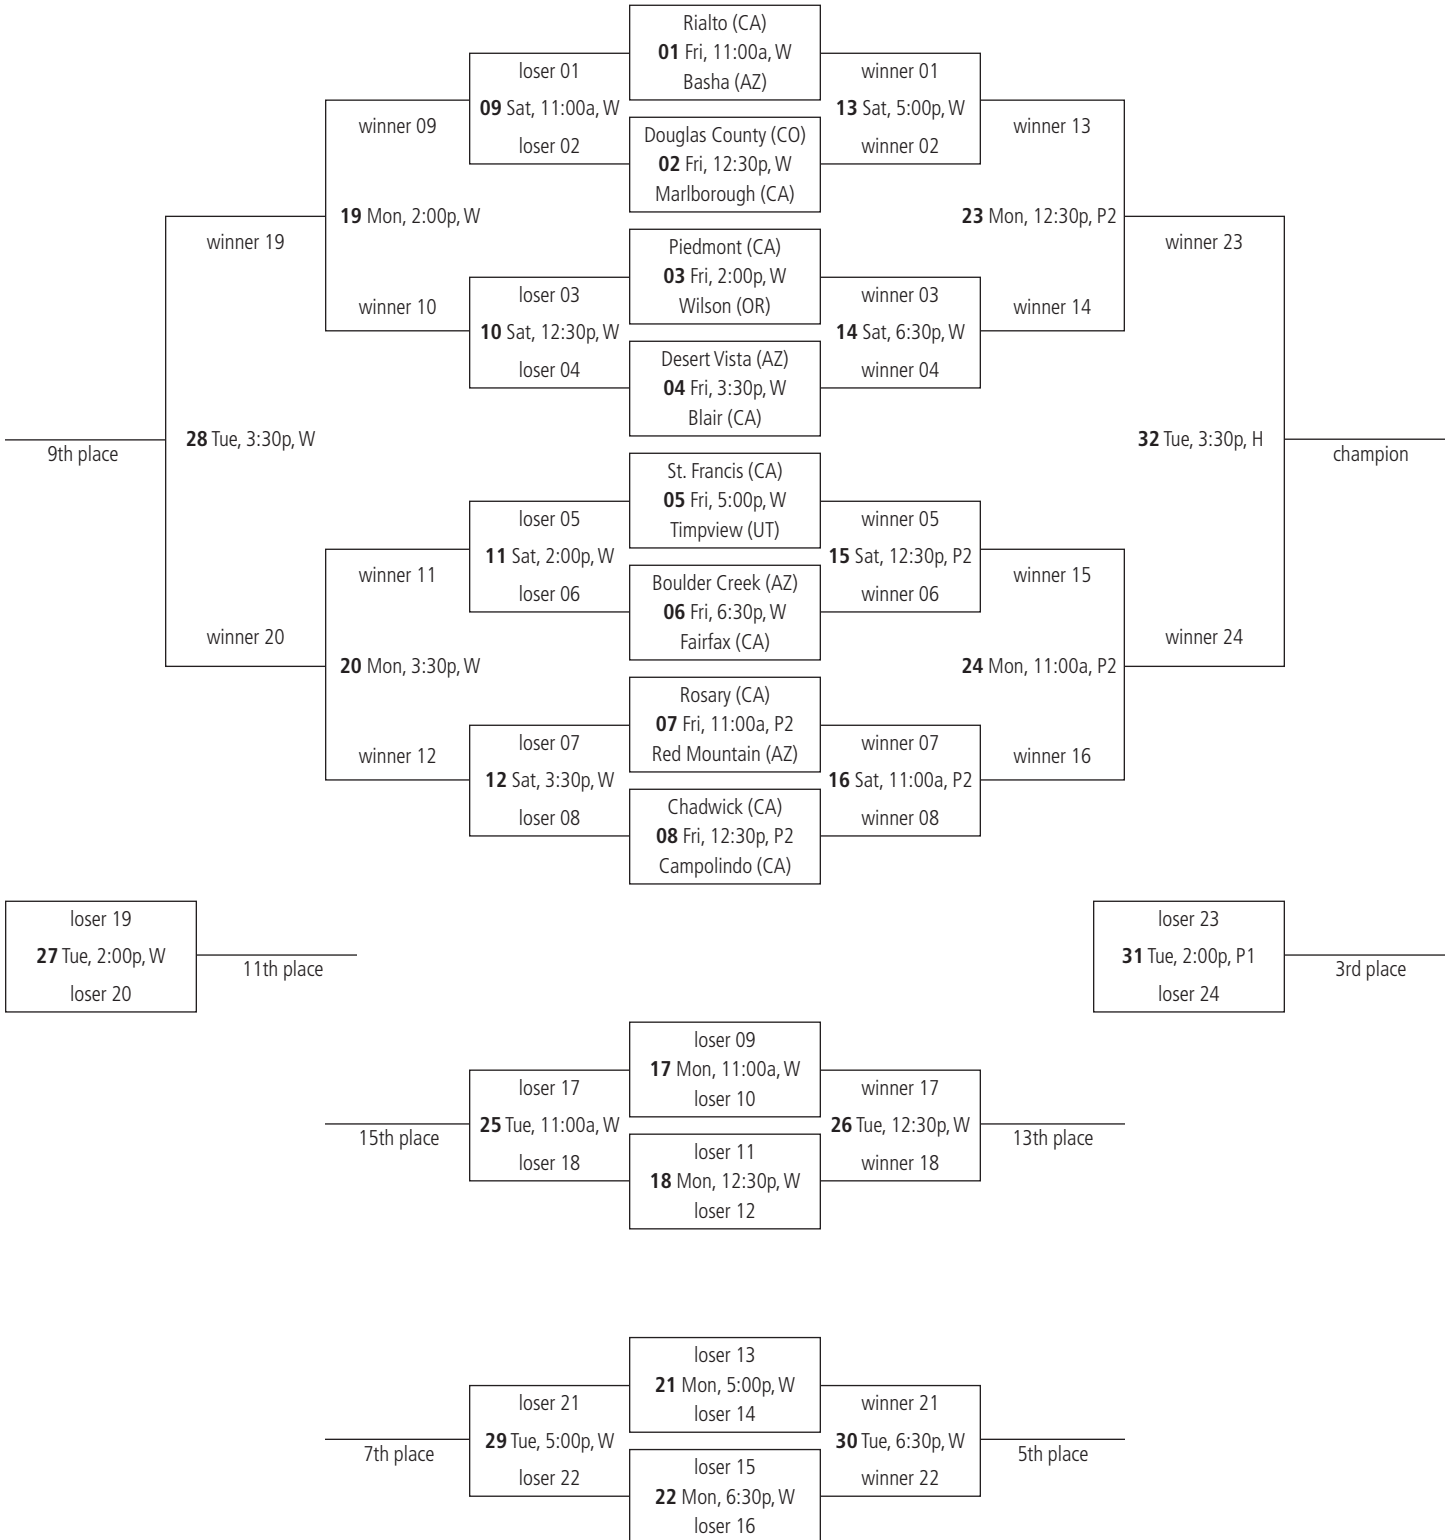

BLUE DIVISION

December 18-22, 2009

Site Legend

B = Basha High, C = Chandler High, H = Hamilton High, P = Perry High,
S = SanTan K-8 School, W = Willis Junior High

TENTATIVE