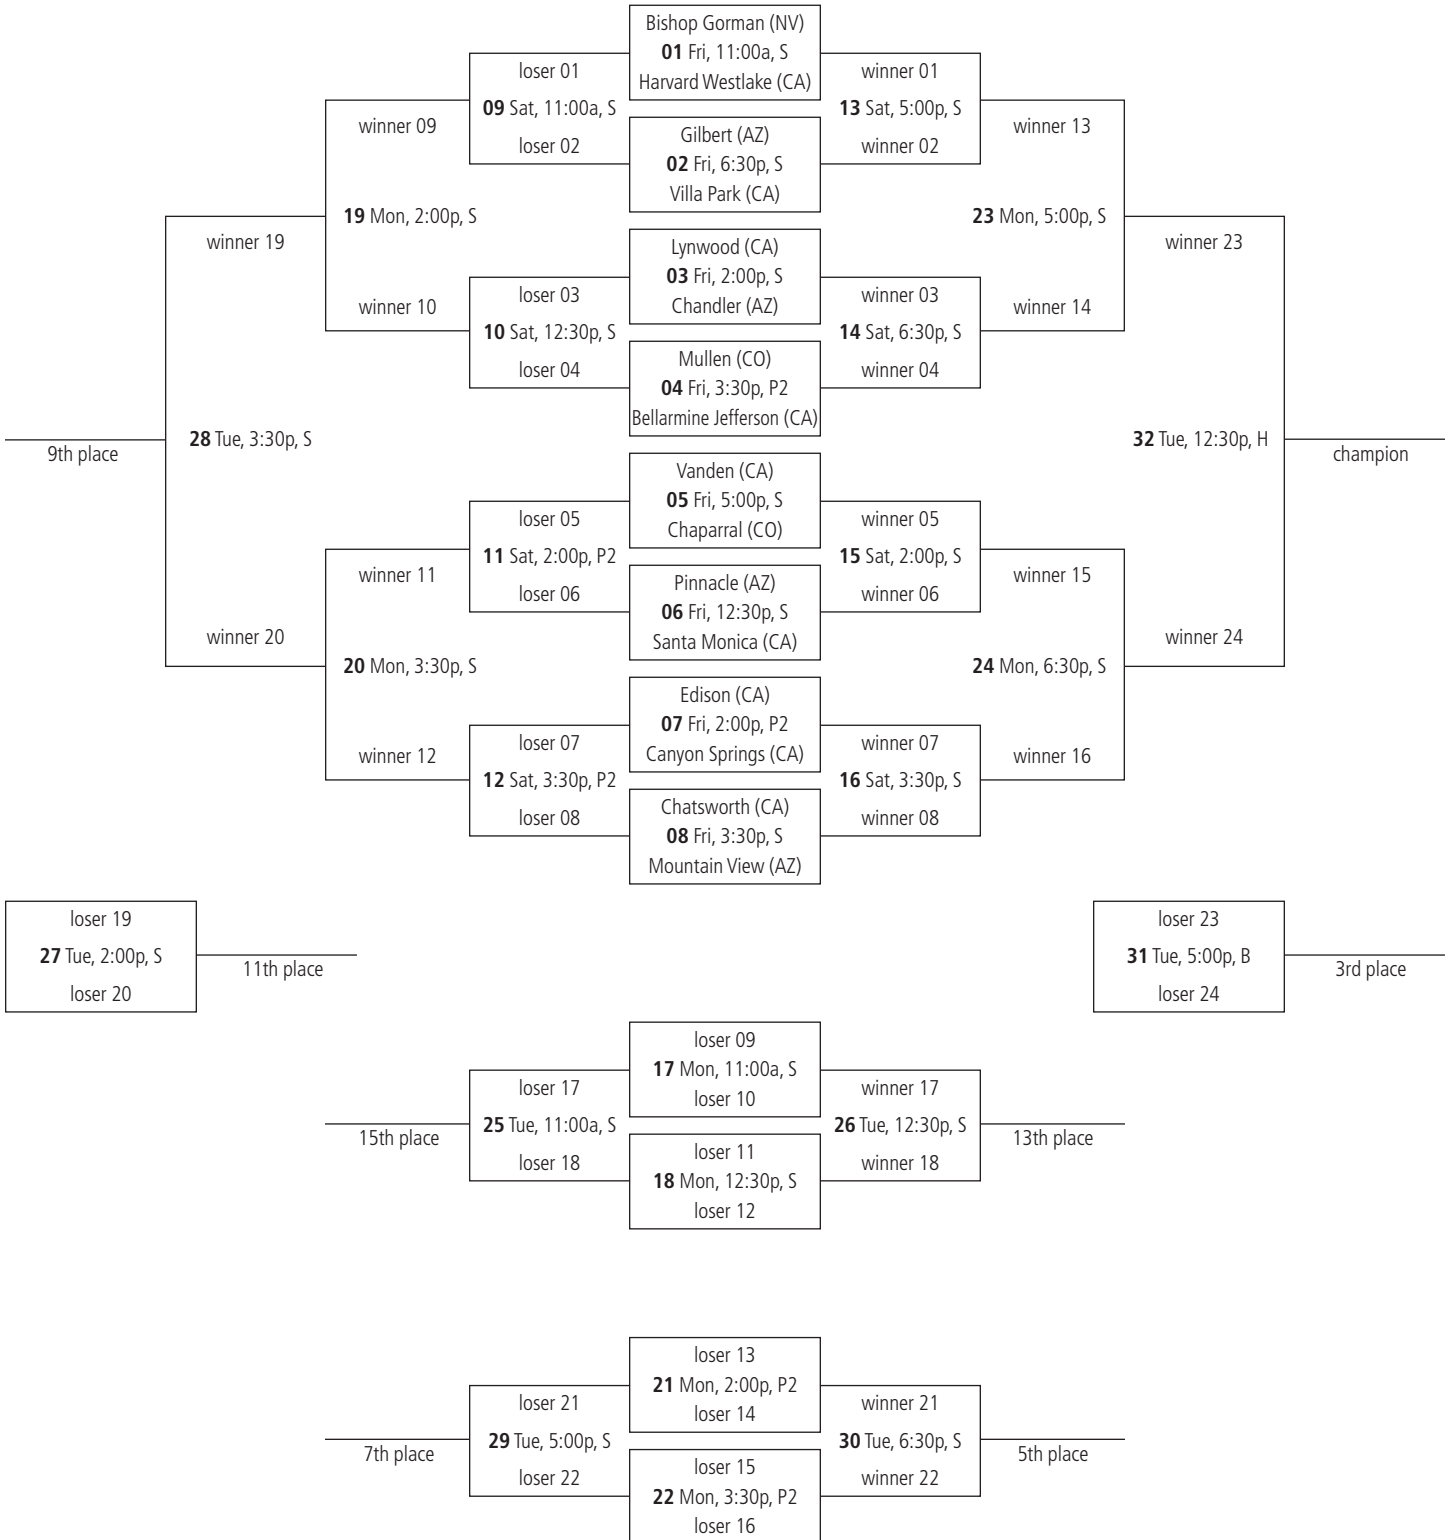

GRAY DIVISION

December 18-22, 2009

Site Legend

B = Basha High, C = Chandler High, H = Hamilton High, P = Perry High,
S = SanTan K-8 School, W = Willis Junior High

TENTATIVE