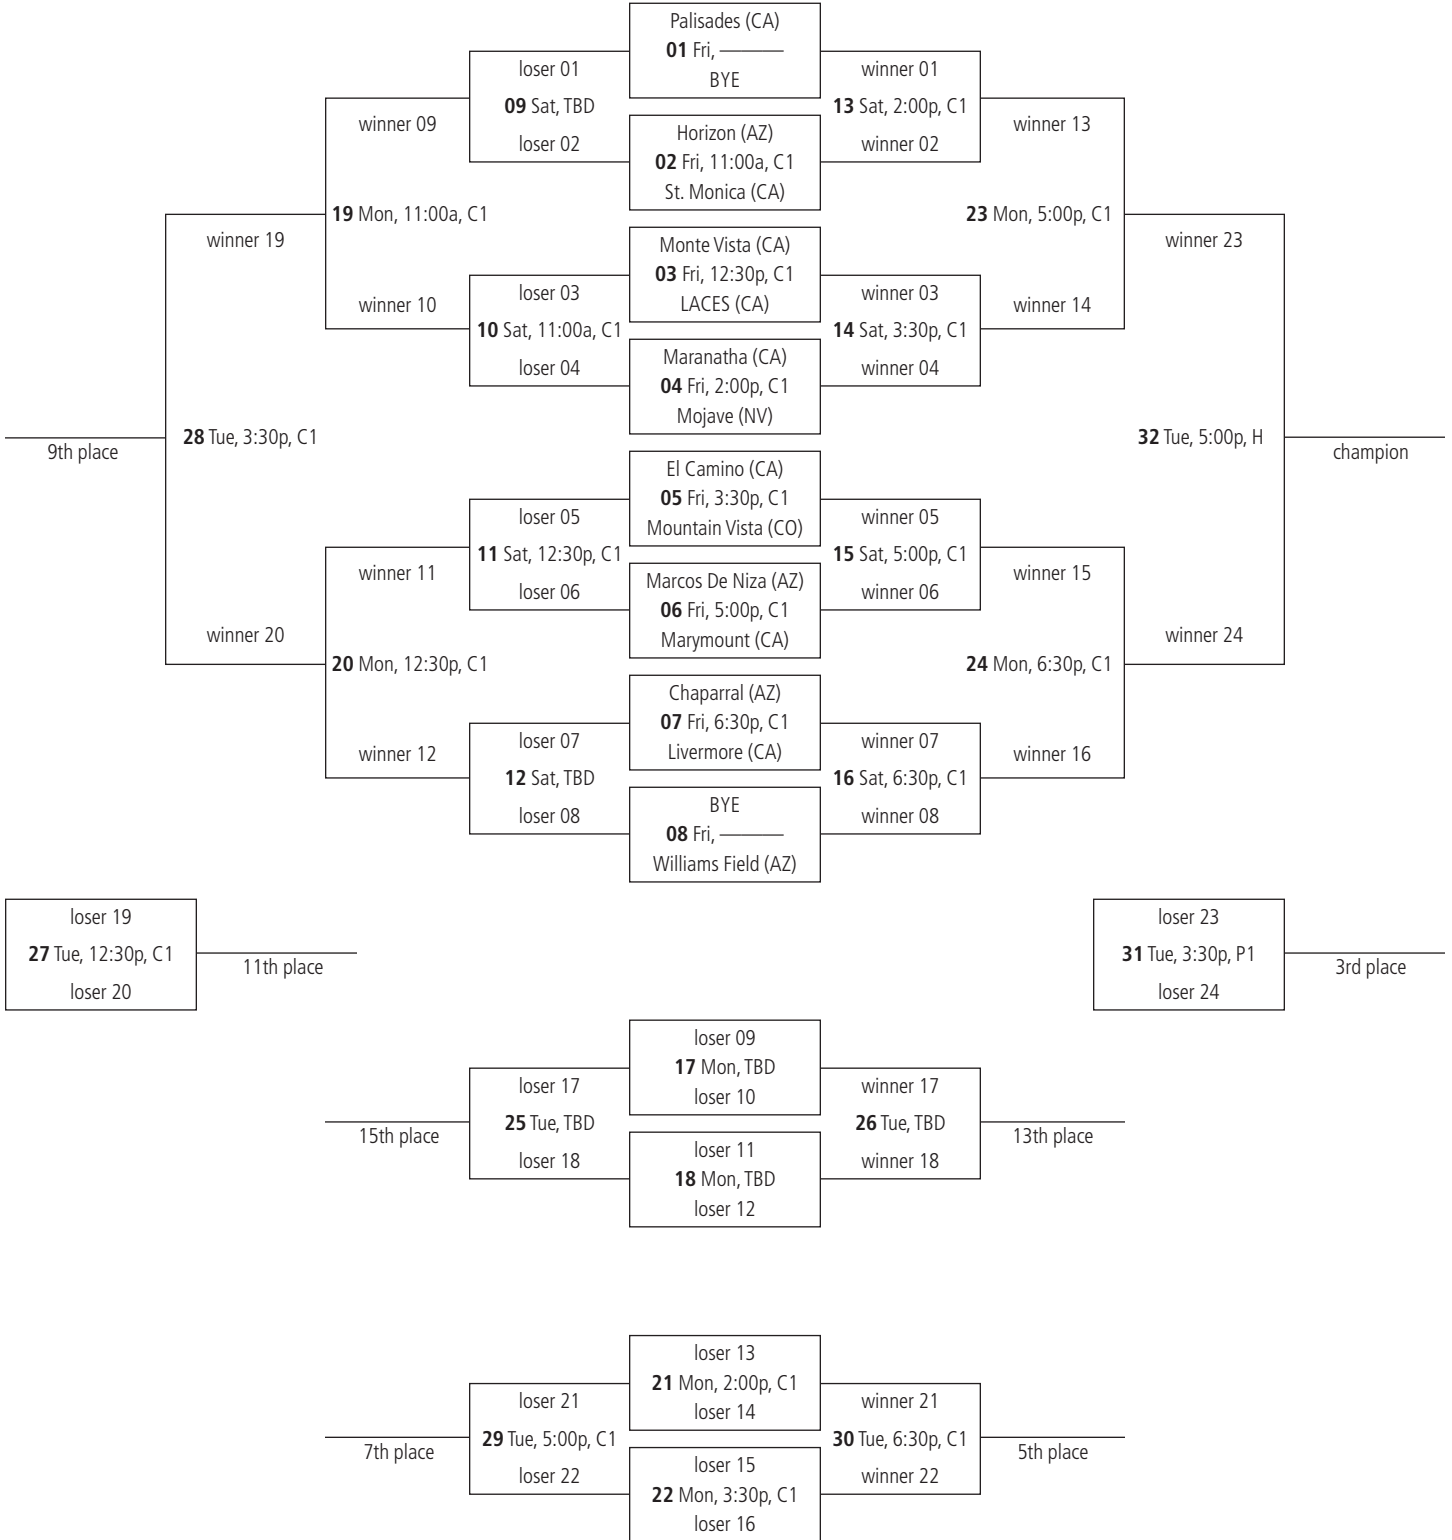

BLACK DIVISION

D... 18... 2009

TENTATIVE