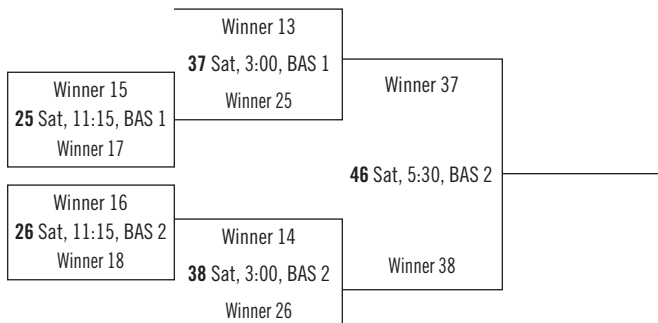

Saturday, September 19

TIME	LOC	GAME	HOME TEAM	AWAY TEAM
10:00	BAS 1	21	Carson	Highland
10:00	BAS 2	22	Eastlake	Northwest Christian
10:00	PER 1	19	Pleasant Grove	Sunset
10:00	PER 2	20	Pinnacle	Chandler
11:15	BAS 1	25	Arcadia	Williams Field
11:15	BAS 2	26	Perry	Red Mountain (BYE)
11:15	PER1	23	Sacred Heart Cathedral	Desert Vista
11:15	PER2	24	The Bishop's	Rio Rancho
12:30	BAS 1	29	St. Mary's	Otay Ranch
12:30	BAS 2	30	Millenium (BYE)	-
12:30	PER 2	28	Desert Ridge	Valley Christian
12:30	PER1	27	Mesquite	Mountain Pointe
1:45	BAS 1	33	Sandra Day O'Connor	Winner 21
1:45	BAS 2	34	Basha	Winner 22
1:45	PER1	31	Corona Del Sol	Winner 19
1:45	PER2	32	Cathedral Catholic	Winner 20
3:00	BAS 1	37	Faith Lutheran	Winner 25
3:00	BAS 2	38	Juan Diego	Winner 26
3:00	PER 1	35	Seton Catholic	Winner 23
3:00	PER 2	36	Clovis West	Winner 24
4:15	BAS 1	41	Horizon	Winner 29
4:15	BAS 2	42	Mesa	Winner 30
4:15	PER 1	39	Sabino	Winner 27
4:15	PER 2	40	Hamilton	Winner 28
5:30	BAS 1	45	Winner 33	Winner 34
5:30	BAS 2	46	Winner 37	Winner 38
5:30	PER 1	43	Winner 35	Winner 36
5:30	PER 2	44	Winner 31	Winner 32
6:45	BAS 1	48	Winner 41	Winner 42
6:45	PER 1	47	Winner 39	Winner 40

Saturday

TOC Venues:
 BAS - Basha High School
 CHA - Chandler High School
 HAM - Hamilton High School
 PER - Perry High School

Gold Championship

Gold Consolation

Silver Championship

Silver Consolation

Bronze Championship