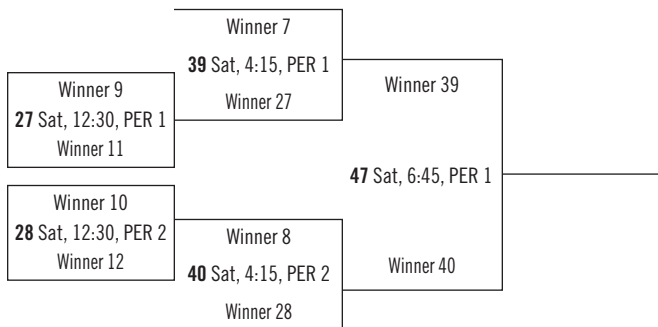

Saturday

TOC Venues:
 BAS - Basha High School
 CHA - Chandler High School
 HAM - Hamilton High School
 PER - Perry High School

Gold Championship

Gold Consolation

Silver Championship

Silver Consolation

Bronze Championship