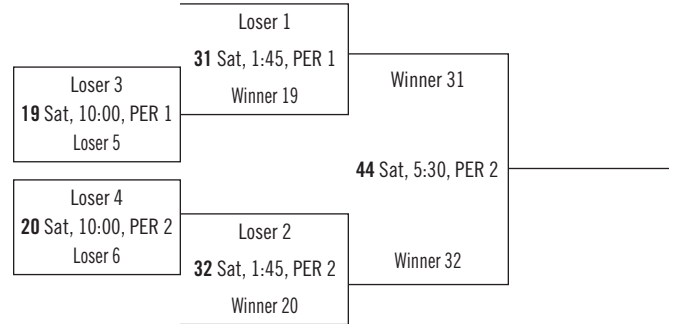

Saturday, September 19

TIME	LOC	GAME	HOME TEAM	AWAY TEAM
10:00	BAS 1	21	Carson	Highland
10:00	BAS 2	22	Eastlake	Northwest Christian
10:00	PER 1	19	Pleasant Grove	Sunset
10:00	PER 2	20	Pinnacle	Chandler
11:15	BAS 1	25	Arcadia	Williams Field
11:15	BAS 2	26	Perry	Red Mountain (BYE)
11:15	PER1	23	Sacred Heart Cathedral	Desert Vista
11:15	PER2	24	The Bishop's	Rio Rancho
12:30	BAS 1	29	St. Mary's	Otay Ranch
12:30	BAS 2	30	Millenium (BYE)	-
12:30	PER 2	28	Desert Ridge	Valley Christian
12:30	PER1	27	Mesquite	Mountain Pointe
1:45	BAS 1	33	Sandra Day O'Connor	Winner 21
1:45	BAS 2	34	Basha	Winner 22
1:45	PER1	31	Corona Del Sol	Winner 19
1:45	PER2	32	Cathedral Catholic	Winner 20
3:00	BAS 1	37	Faith Lutheran	Winner 25
3:00	BAS 2	38	Juan Diego	Winner 26
3:00	PER 1	35	Seton Catholic	Winner 23
3:00	PER 2	36	Clovis West	Winner 24
4:15	BAS 1	41	Horizon	Winner 29
4:15	BAS 2	42	Mesa	Winner 30
4:15	PER 1	39	Sabino	Winner 27
4:15	PER 2	40	Hamilton	Winner 28
5:30	BAS 1	45	Winner 33	Winner 34
5:30	BAS 2	46	Winner 37	Winner 38
5:30	PER 1	43	Winner 35	Winner 36
5:30	PER 2	44	Winner 31	Winner 32
6:45	BAS 1	48	Winner 41	Winner 42
6:45	PER 1	47	Winner 39	Winner 40

Saturday

TOC Venues:
 BAS - Basha High School
 CHA - Chandler High School
 HAM - Hamilton High School
 PER - Perry High School

Gold Championship

Gold Consolation

Silver Championship

Silver Consolation

Bronze Championship