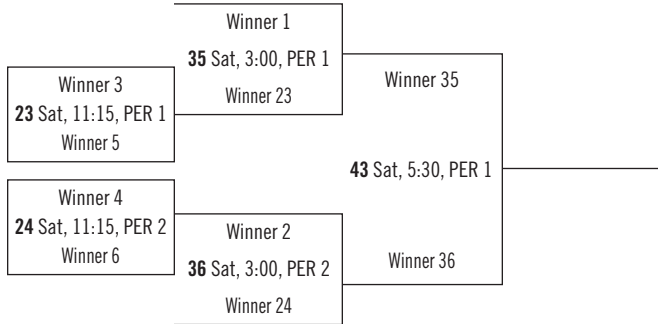

Saturday, September 19

TIME	LOC	GAME	HOME TEAM	AWAY TEAM
10:00	BAS 1	21	Carson	Highland
10:00	BAS 2	22	Eastlake	Northwest Christian
10:00	PER 1	19	Pleasant Grove	Sunset
10:00	PER 2	20	Pinnacle	Chandler
11:15	BAS 1	25	Arcadia	Williams Field
11:15	BAS 2	26	Perry	Red Mountain (BYE)
11:15	PER1	23	Sacred Heart Cathedral	Desert Vista
11:15	PER2	24	The Bishop's	Rio Rancho
12:30	BAS 1	29	St. Mary's	Otay Ranch
12:30	BAS 2	30	Millenium (BYE)	-
12:30	PER 2	28	Desert Ridge	Valley Christian
12:30	PER1	27	Mesquite	Mountain Pointe
1:45	BAS 1	33	Sandra Day O'Connor	Winner 21
1:45	BAS 2	34	Basha	Winner 22
1:45	PER1	31	Corona Del Sol	Winner 19
1:45	PER2	32	Cathedral Catholic	Winner 20
3:00	BAS 1	37	Faith Lutheran	Winner 25
3:00	BAS 2	38	Juan Diego	Winner 26
3:00	PER 1	35	Seton Catholic	Winner 23
3:00	PER 2	36	Clovis West	Winner 24
4:15	BAS 1	41	Horizon	Winner 29
4:15	BAS 2	42	Mesa	Winner 30
4:15	PER 1	39	Sabino	Winner 27
4:15	PER 2	40	Hamilton	Winner 28
5:30	BAS 1	45	Winner 33	Winner 34
5:30	BAS 2	46	Winner 37	Winner 38
5:30	PER 1	43	Winner 35	Winner 36
5:30	PER 2	44	Winner 31	Winner 32
6:45	BAS 1	48	Winner 41	Winner 42
6:45	PER 1	47	Winner 39	Winner 40

Saturday

TOC Venues:
 BAS - Basha High School
 CHA - Chandler High School
 HAM - Hamilton High School
 PER - Perry High School

Gold Championship

Gold Consolation

Silver Championship

Silver Consolation

Bronze Championship