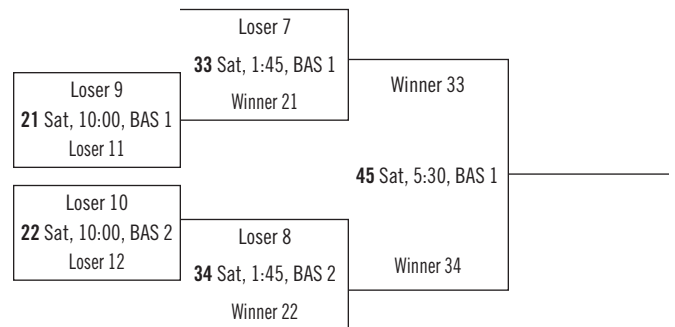

Saturday

TOC Venues:
 BAS - Basha High School
 CHA - Chandler High School
 HAM - Hamilton High School
 PER - Perry High School

Gold Championship

Gold Consolation

Silver Championship

Silver Consolation

Bronze Championship